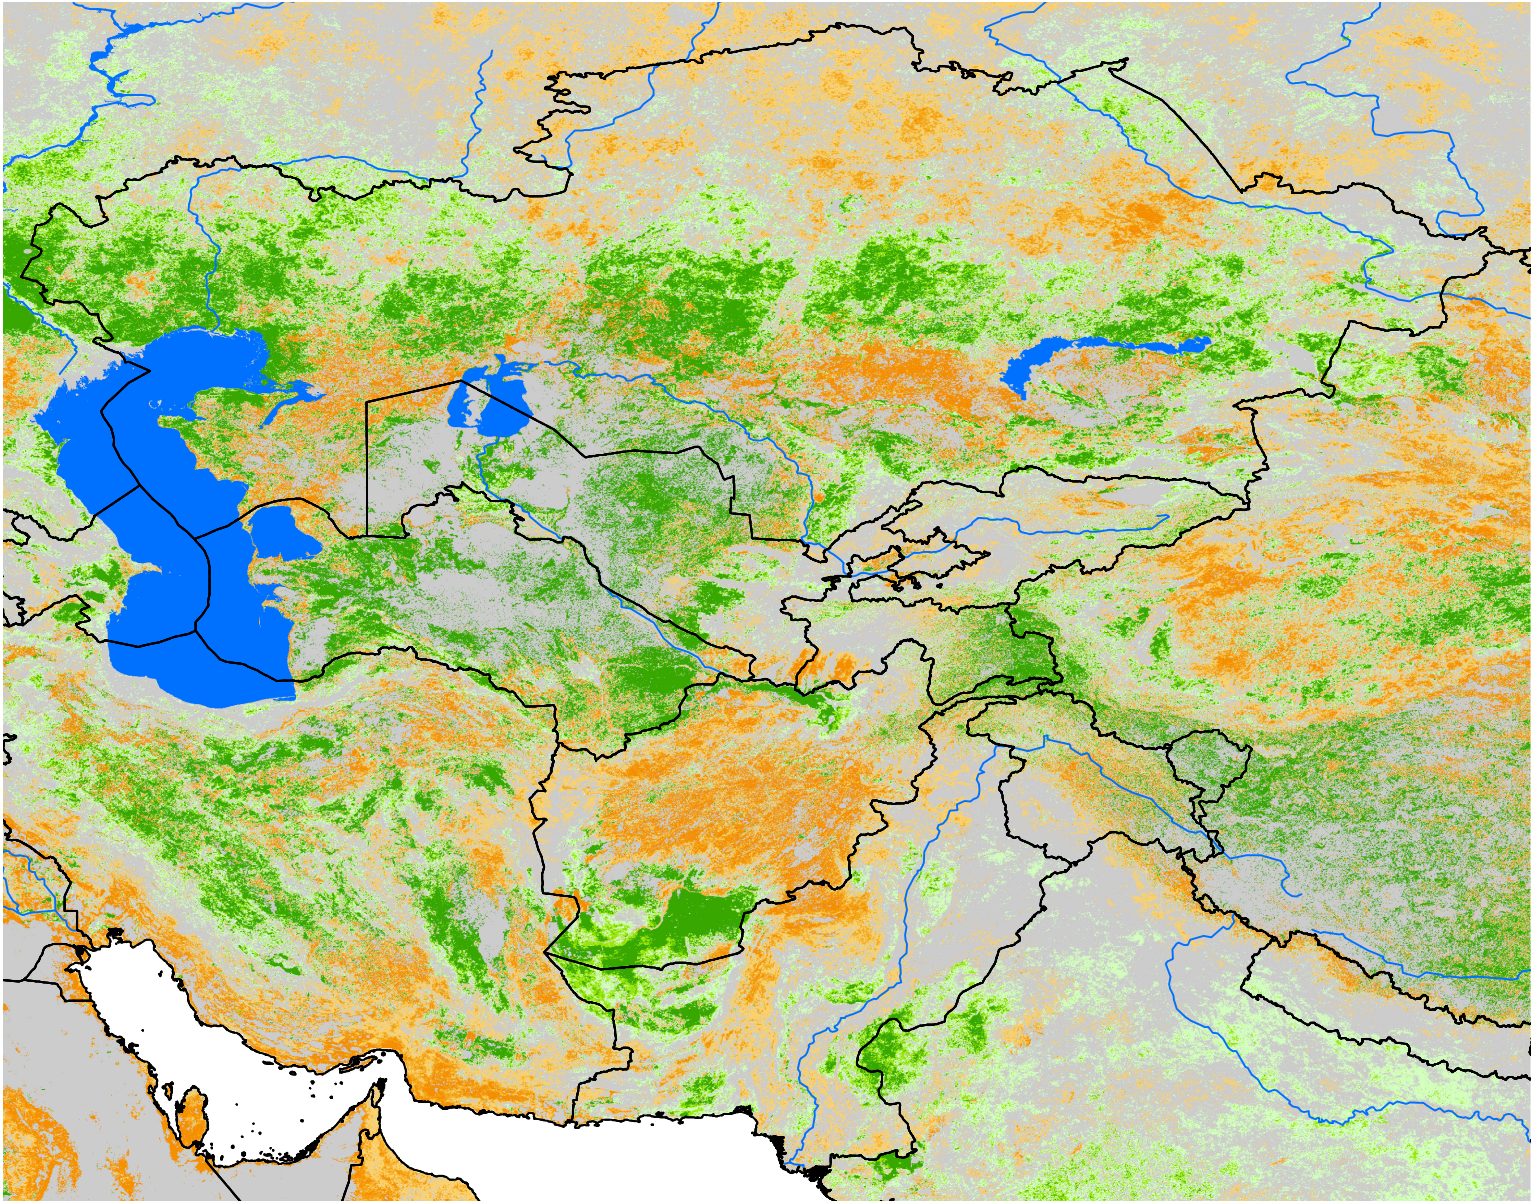

Central Asia SSEBop Cumulative ET Anomaly

Percent of Median (2003-2015)
Apr Dekad 1 - Jul Dekad 3, 2004

ET Anomaly (%)