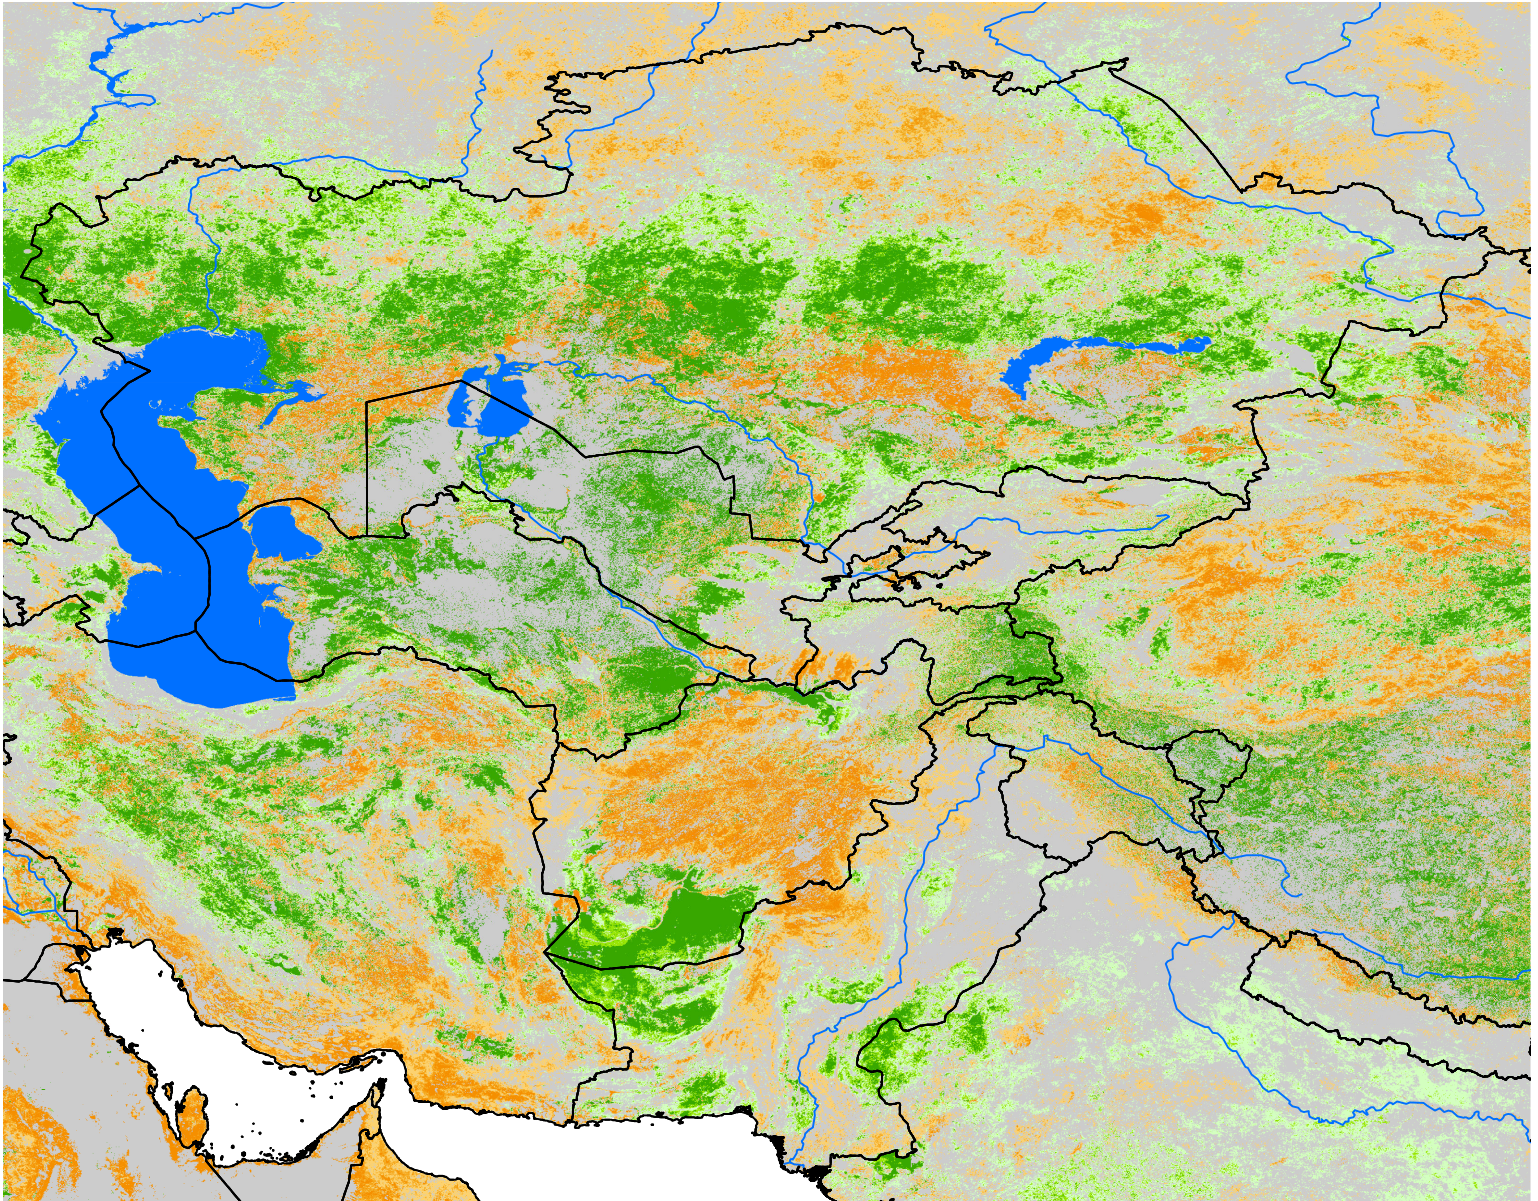

# Central Asia SSEBop Cumulative ET Anomaly

Percent of Median (2003-2015)  
Apr Dekad 1 - Aug Dekad 1, 2004

ET Anomaly (%)