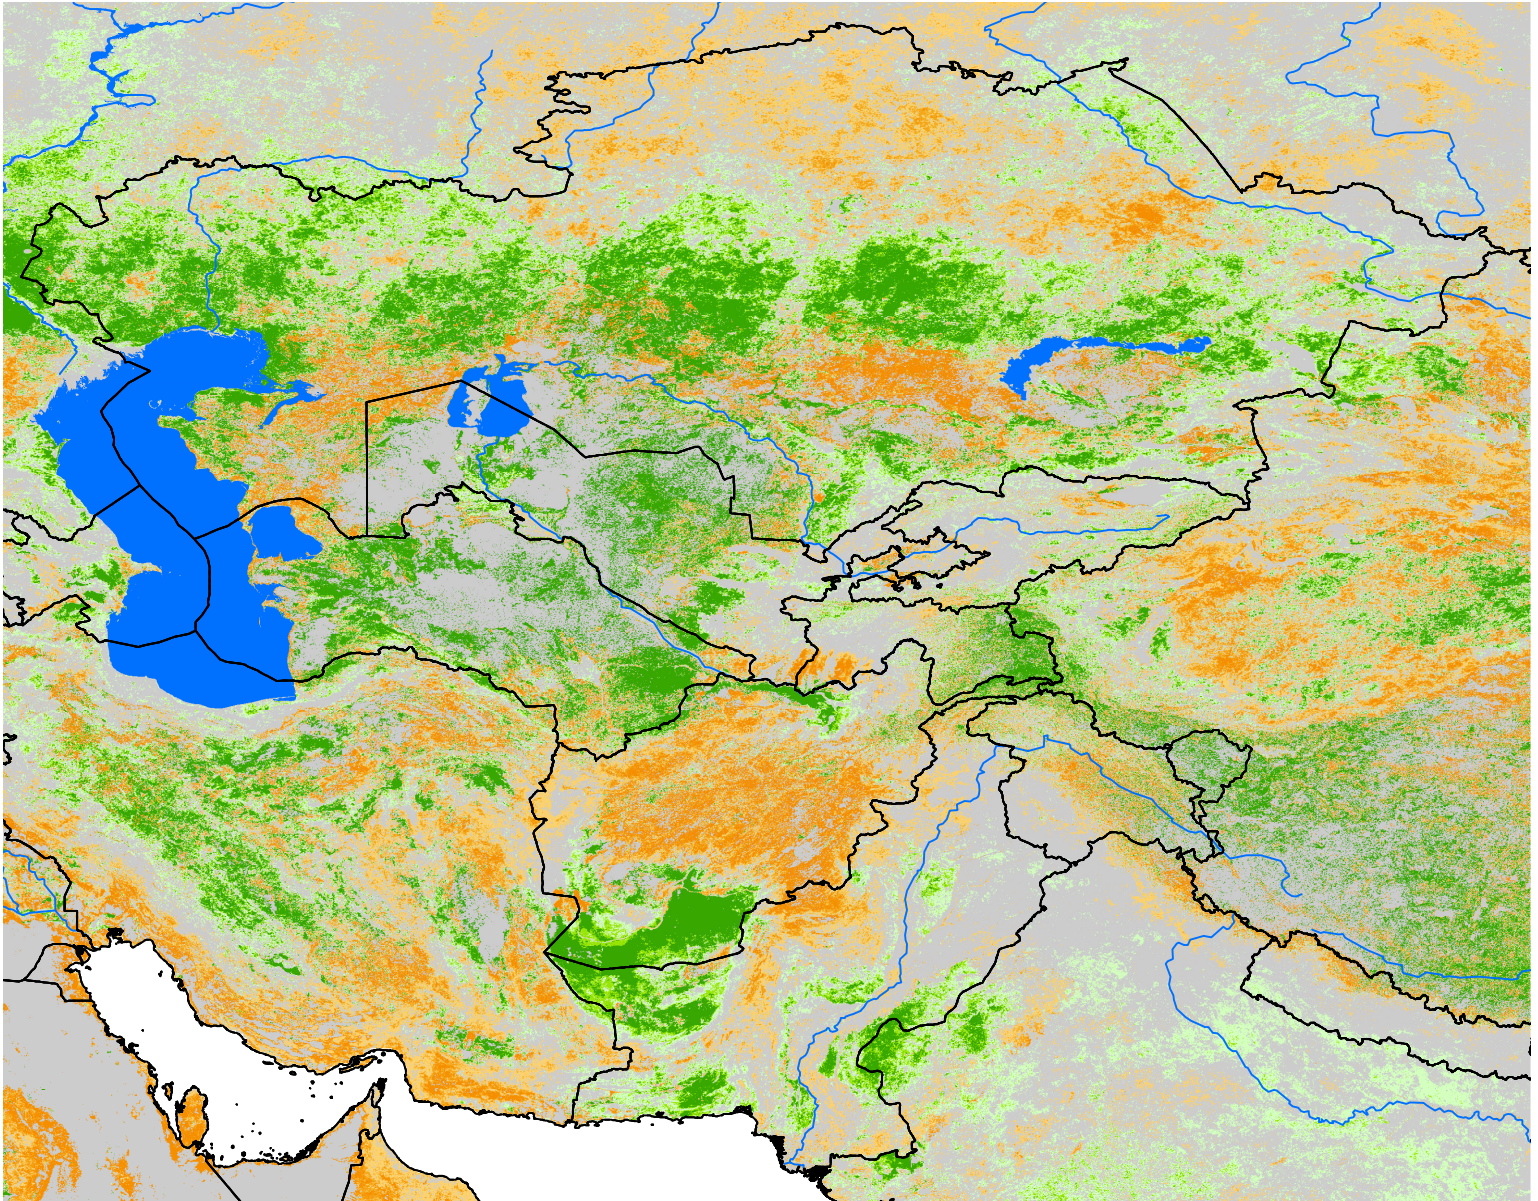

# Central Asia SSEBop Cumulative ET Anomaly

Percent of Median (2003-2015)  
Apr Dekad 1 - Aug Dekad 2, 2004

ET Anomaly (%)