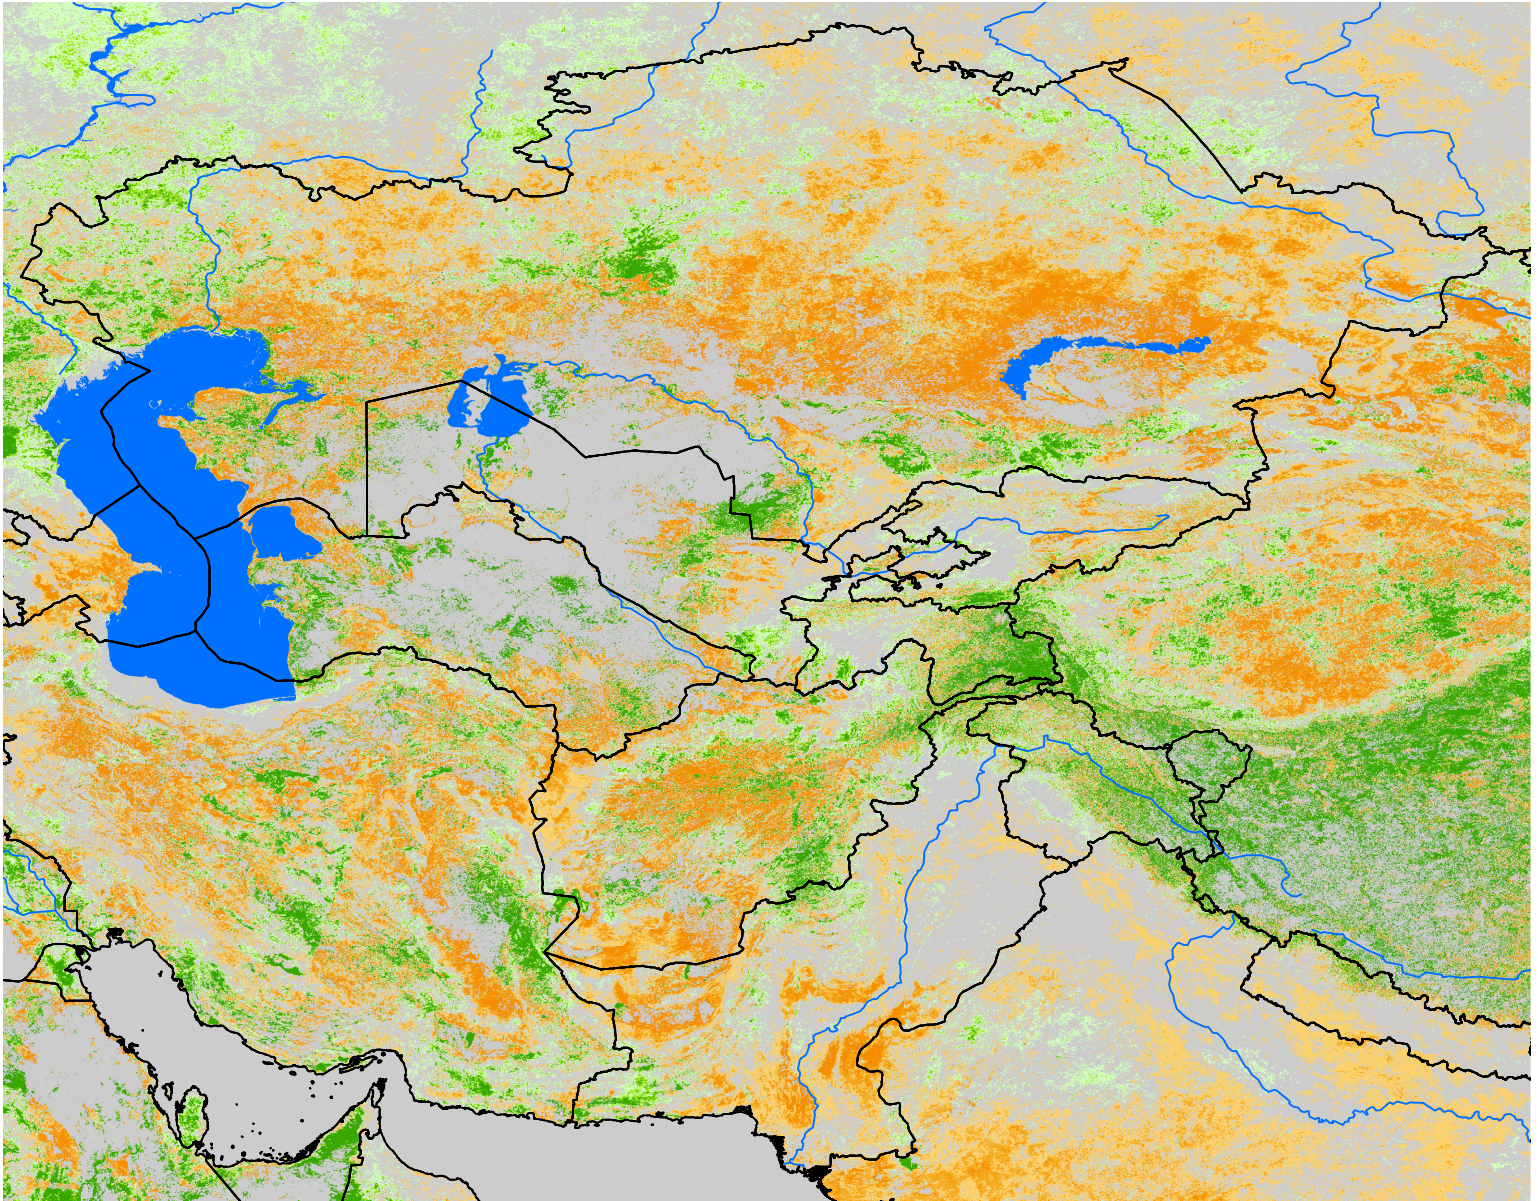

Central Asia SSEBop Cumulative ET Anomaly

Percent of Median (2003-2015)
Apr Dekad 1 - Jul Dekad 3, 2005

ET Anomaly (%)