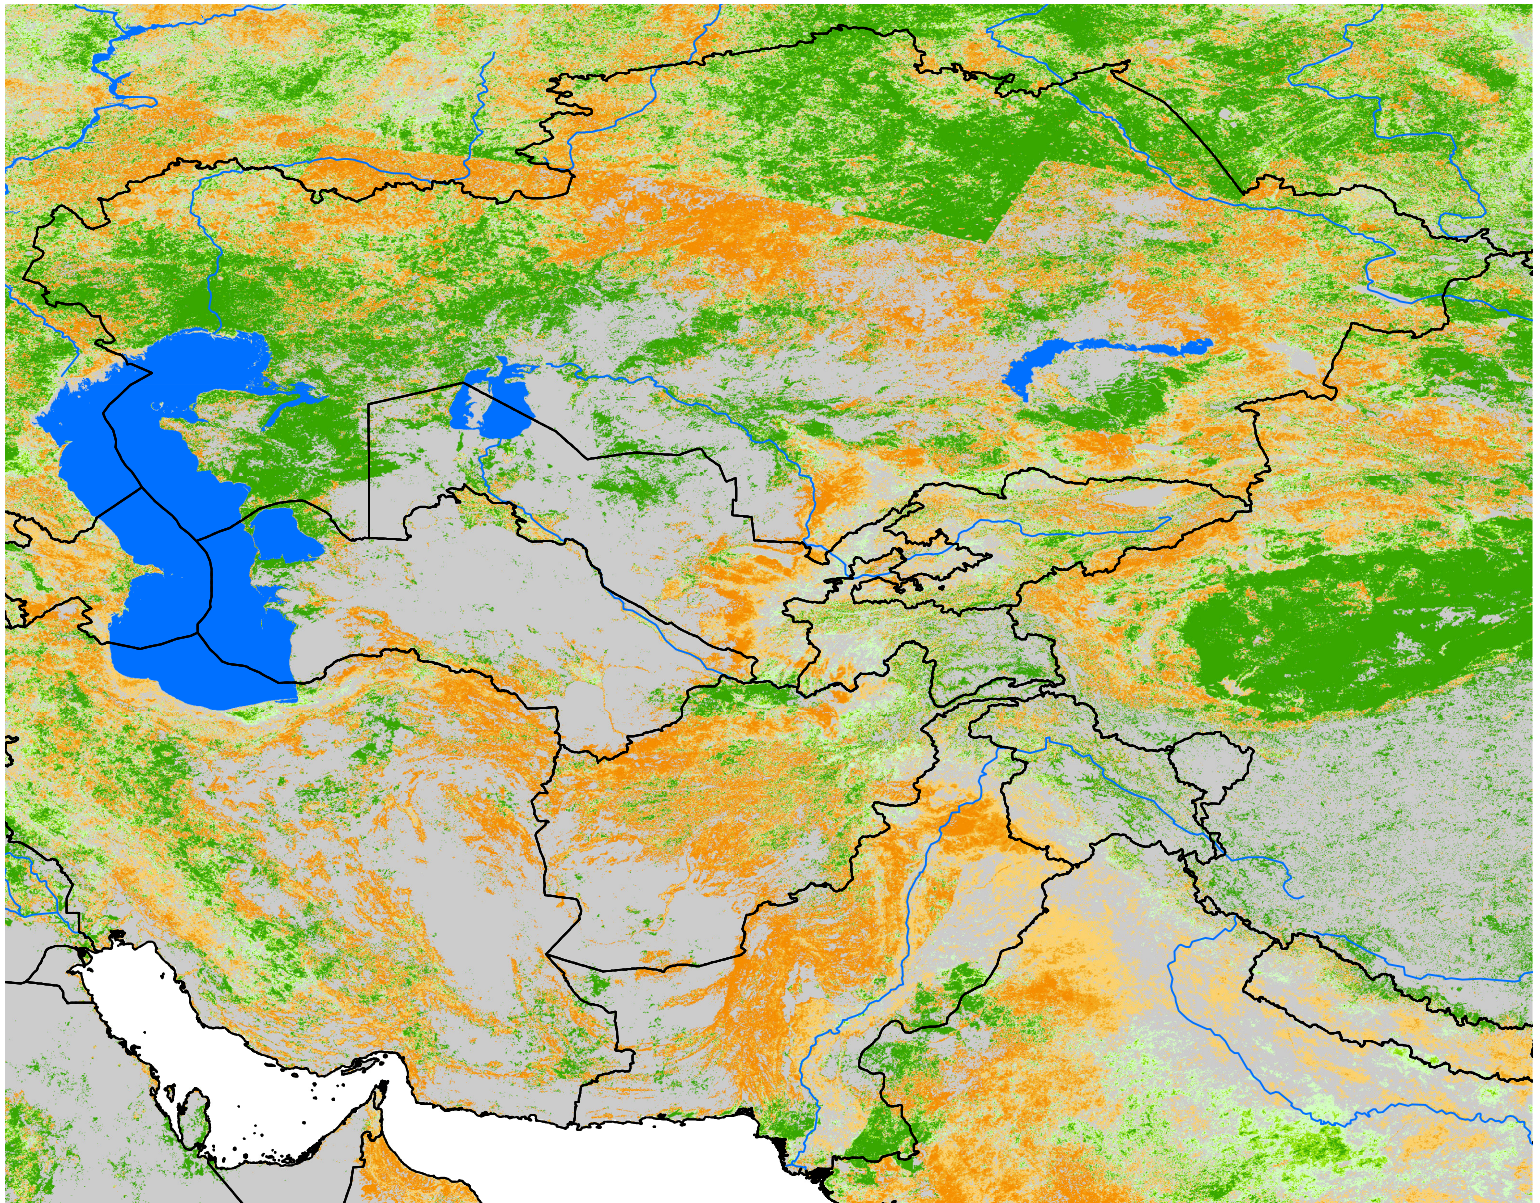

Central Asia SSEBop Cumulative ET Anomaly

Percent of Median (2003-2015)
Apr Dekad 1 - May Dekad 1, 2006

ET Anomaly (%)