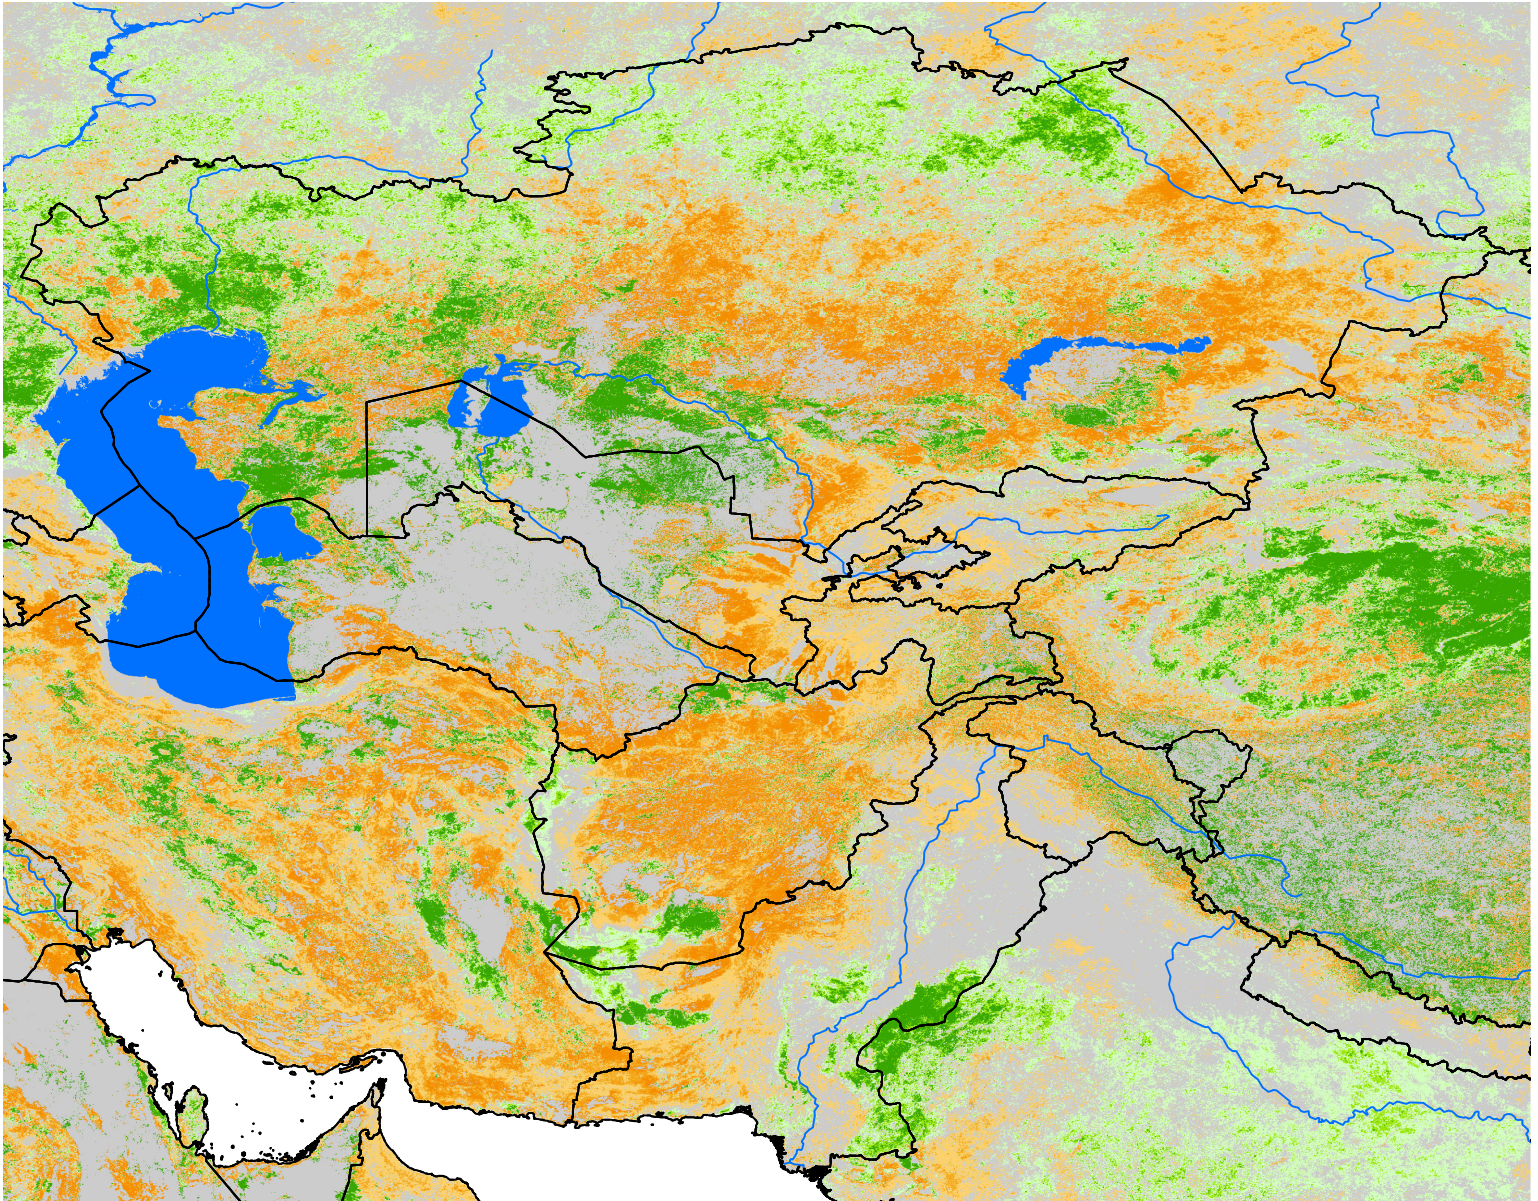

Central Asia SSEBop Cumulative ET Anomaly

Percent of Median (2003-2015)
Apr Dekad 1 - Jul Dekad 3, 2006

ET Anomaly (%)