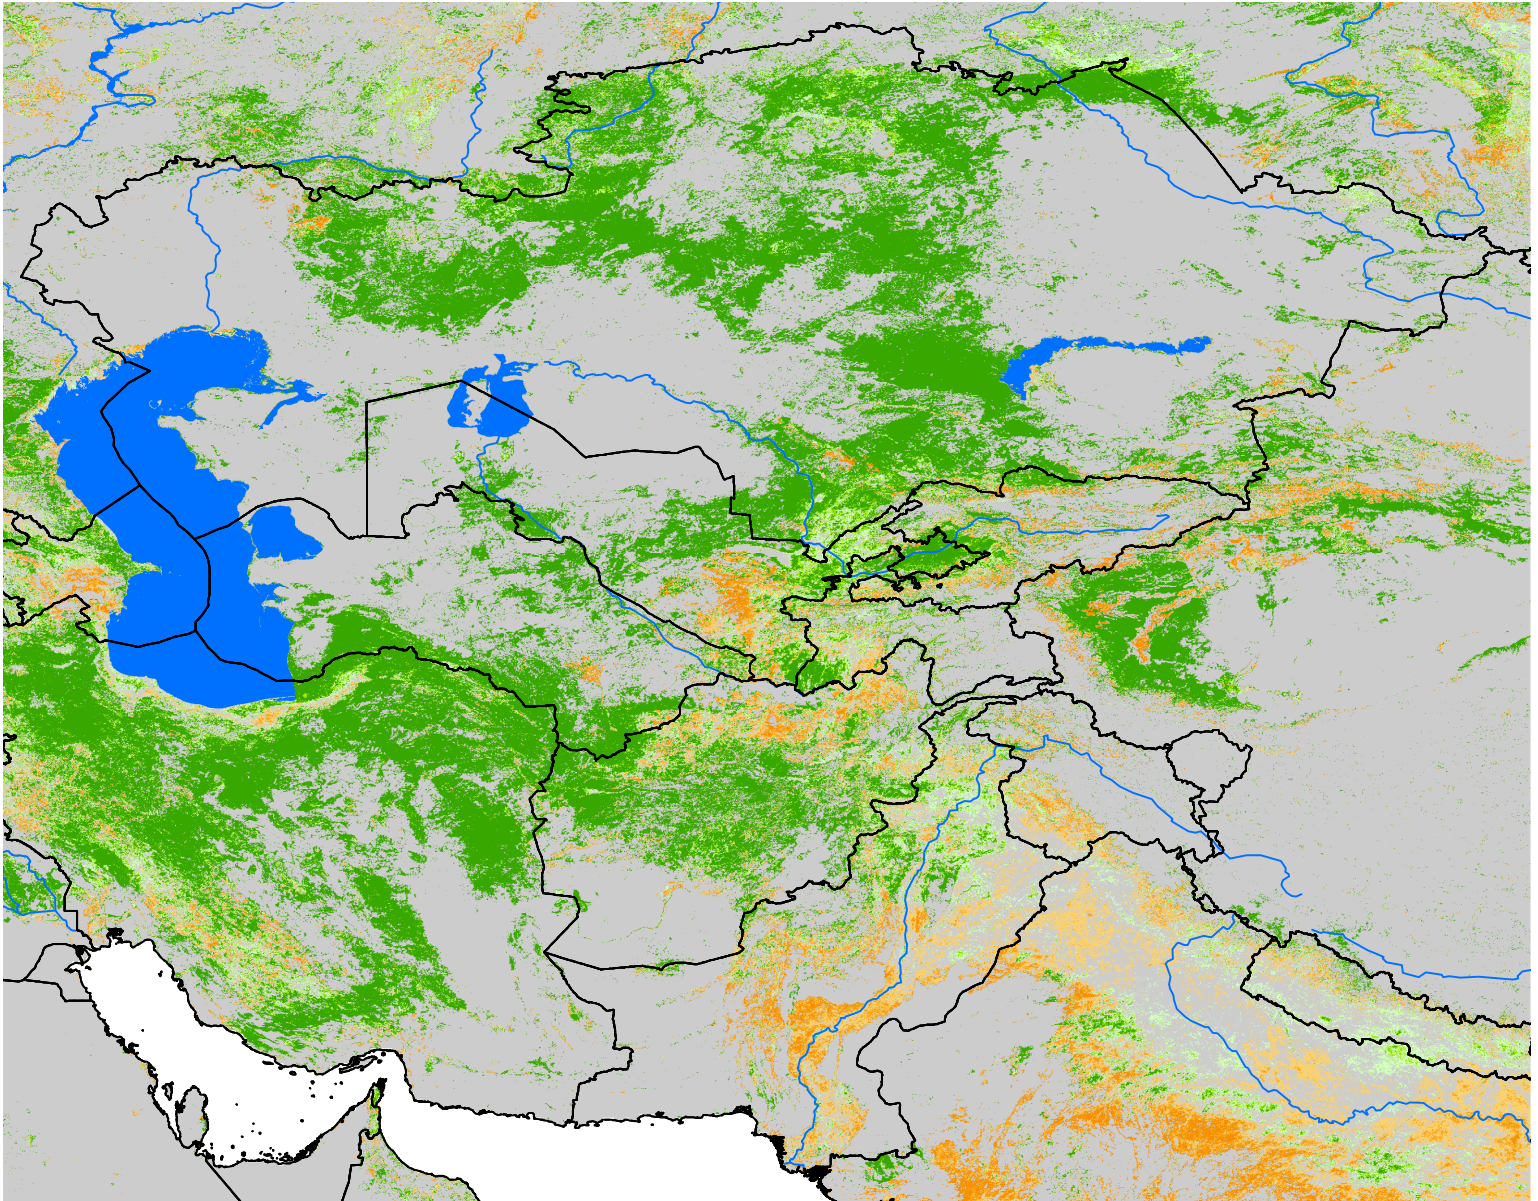

# Central Asia SSEBop Cumulative ET Anomaly

Percent of Median (2003-2015)  
Apr Dekad 1, 2007

ET Anomaly (%)