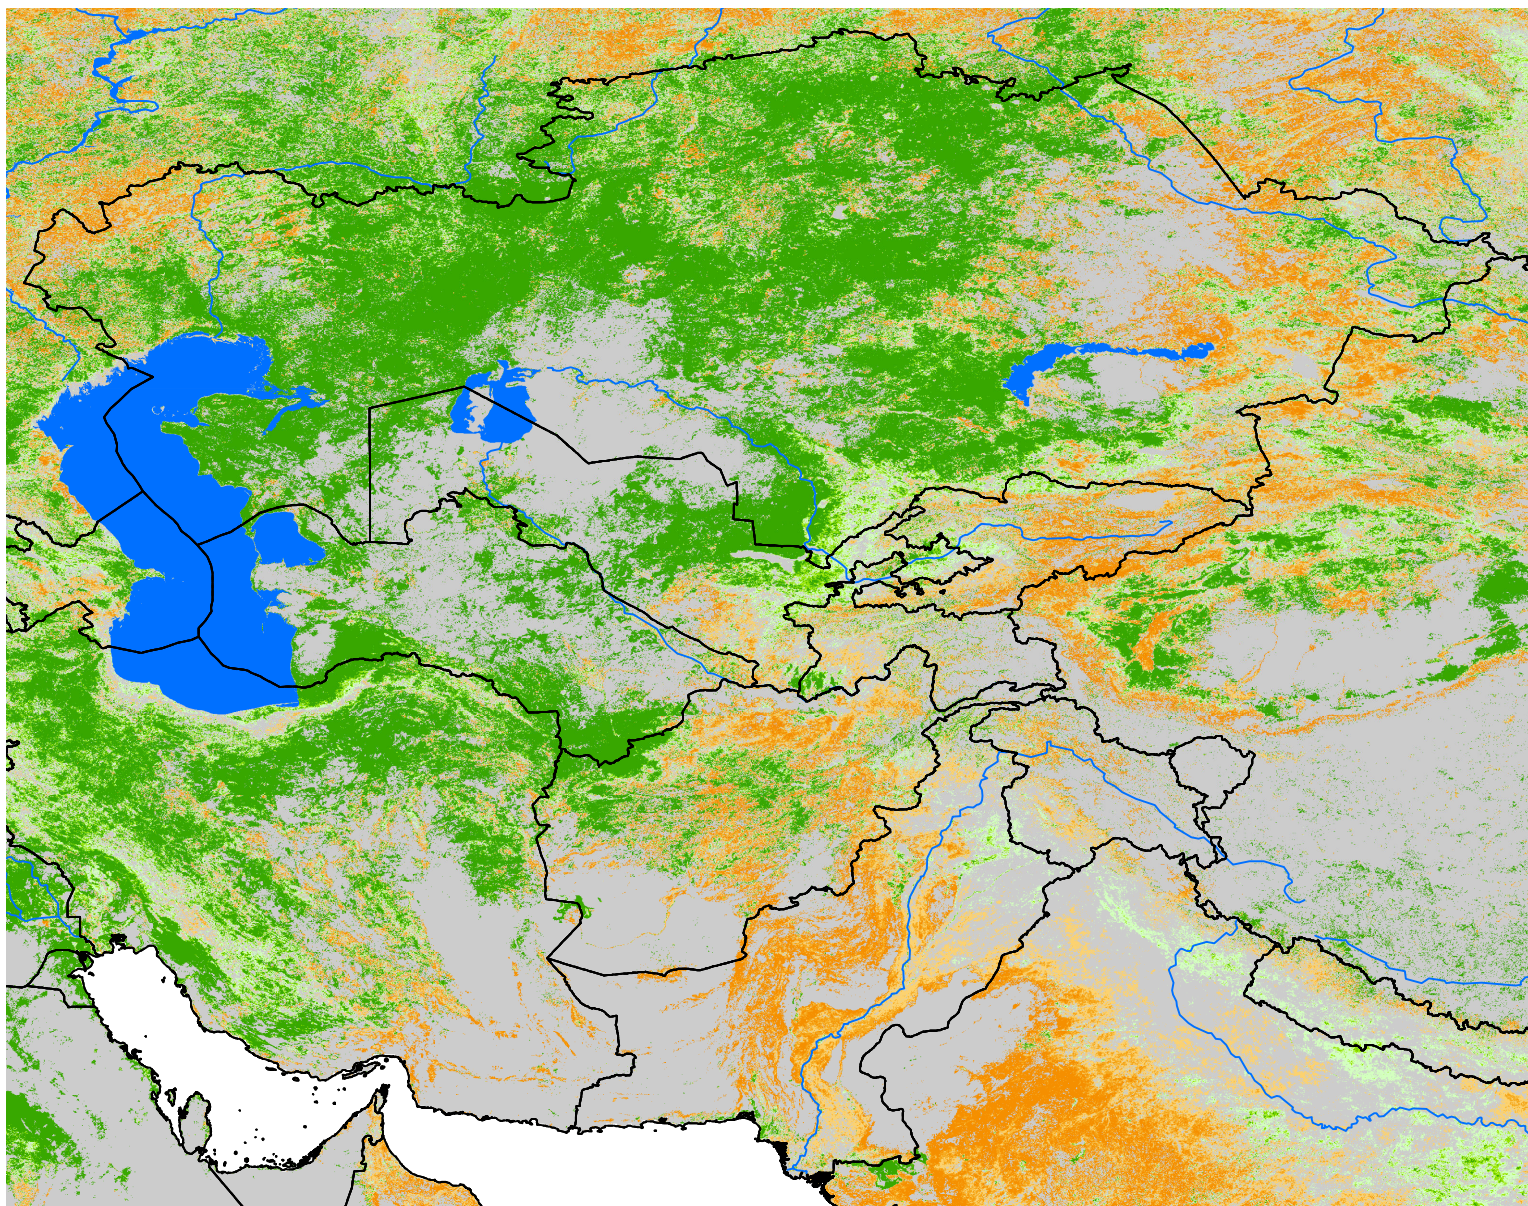

# Central Asia SSEBop Cumulative ET Anomaly

Percent of Median (2003-2015)  
Apr Dekad 1 - Apr Dekad 3, 2007

ET Anomaly (%)