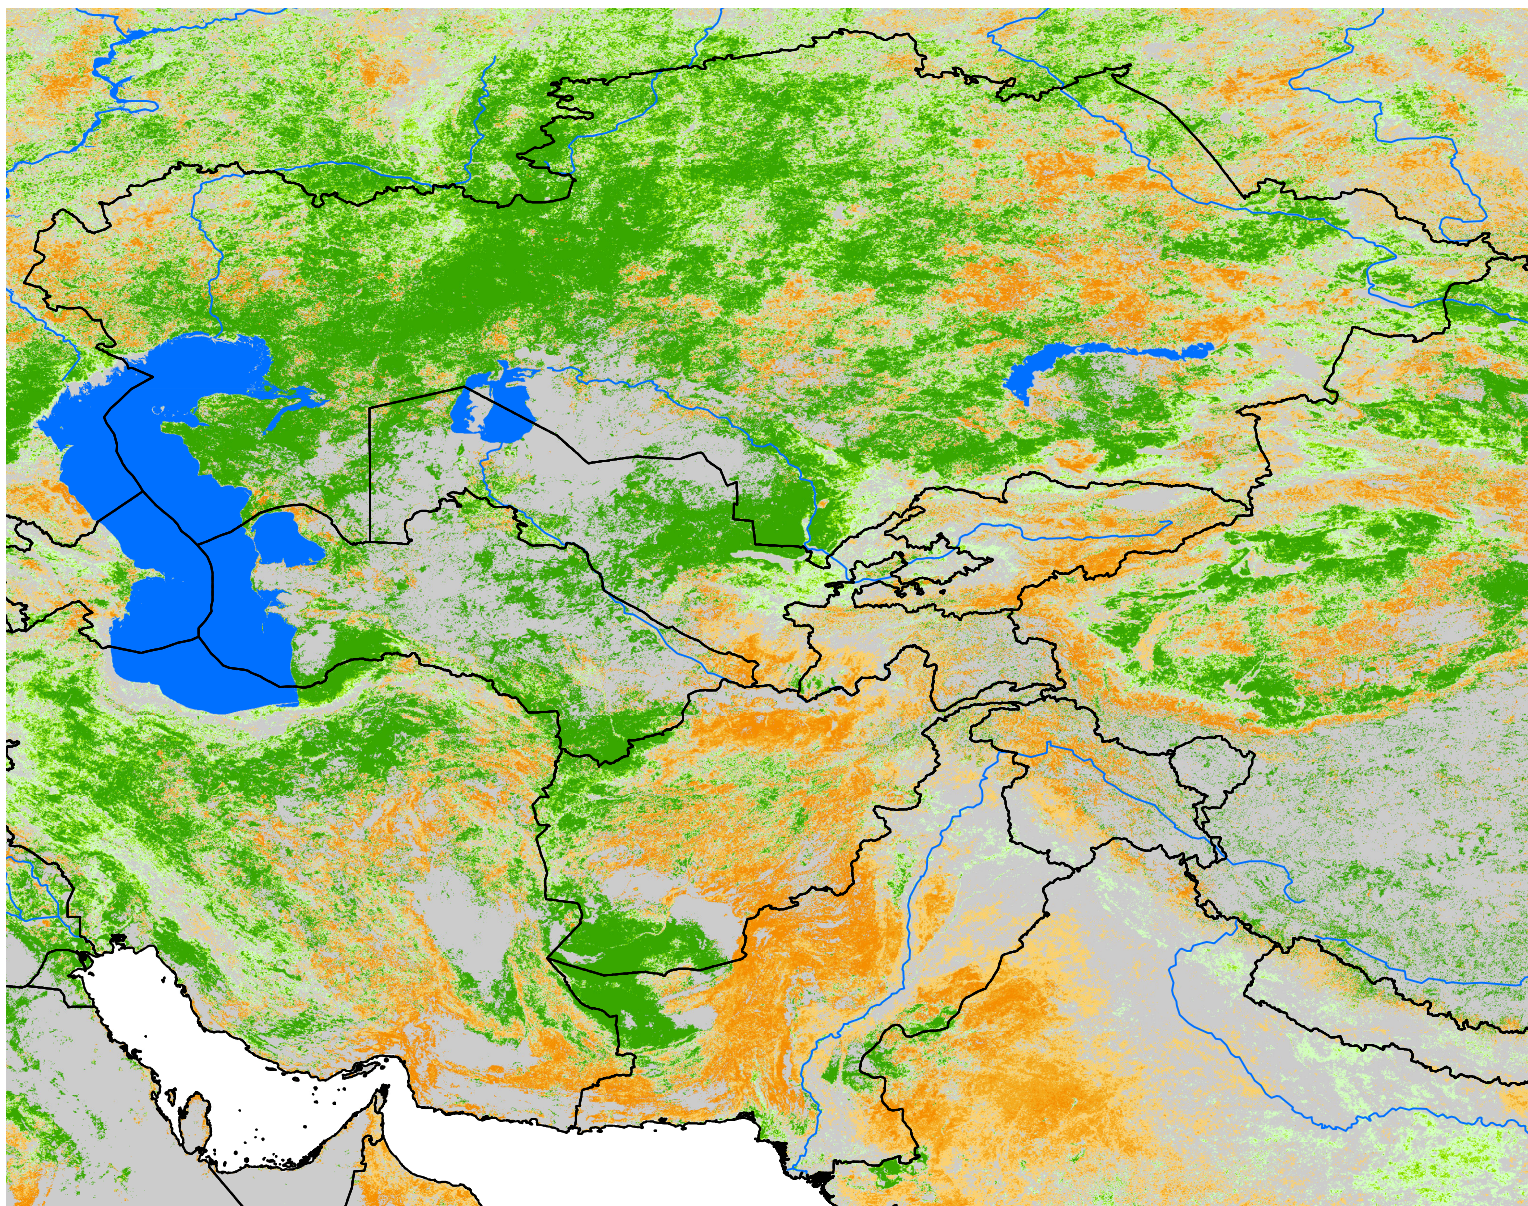

Central Asia SSEBop Cumulative ET Anomaly

Percent of Median (2003-2015)
Apr Dekad 1 - May Dekad 3, 2007

ET Anomaly (%)