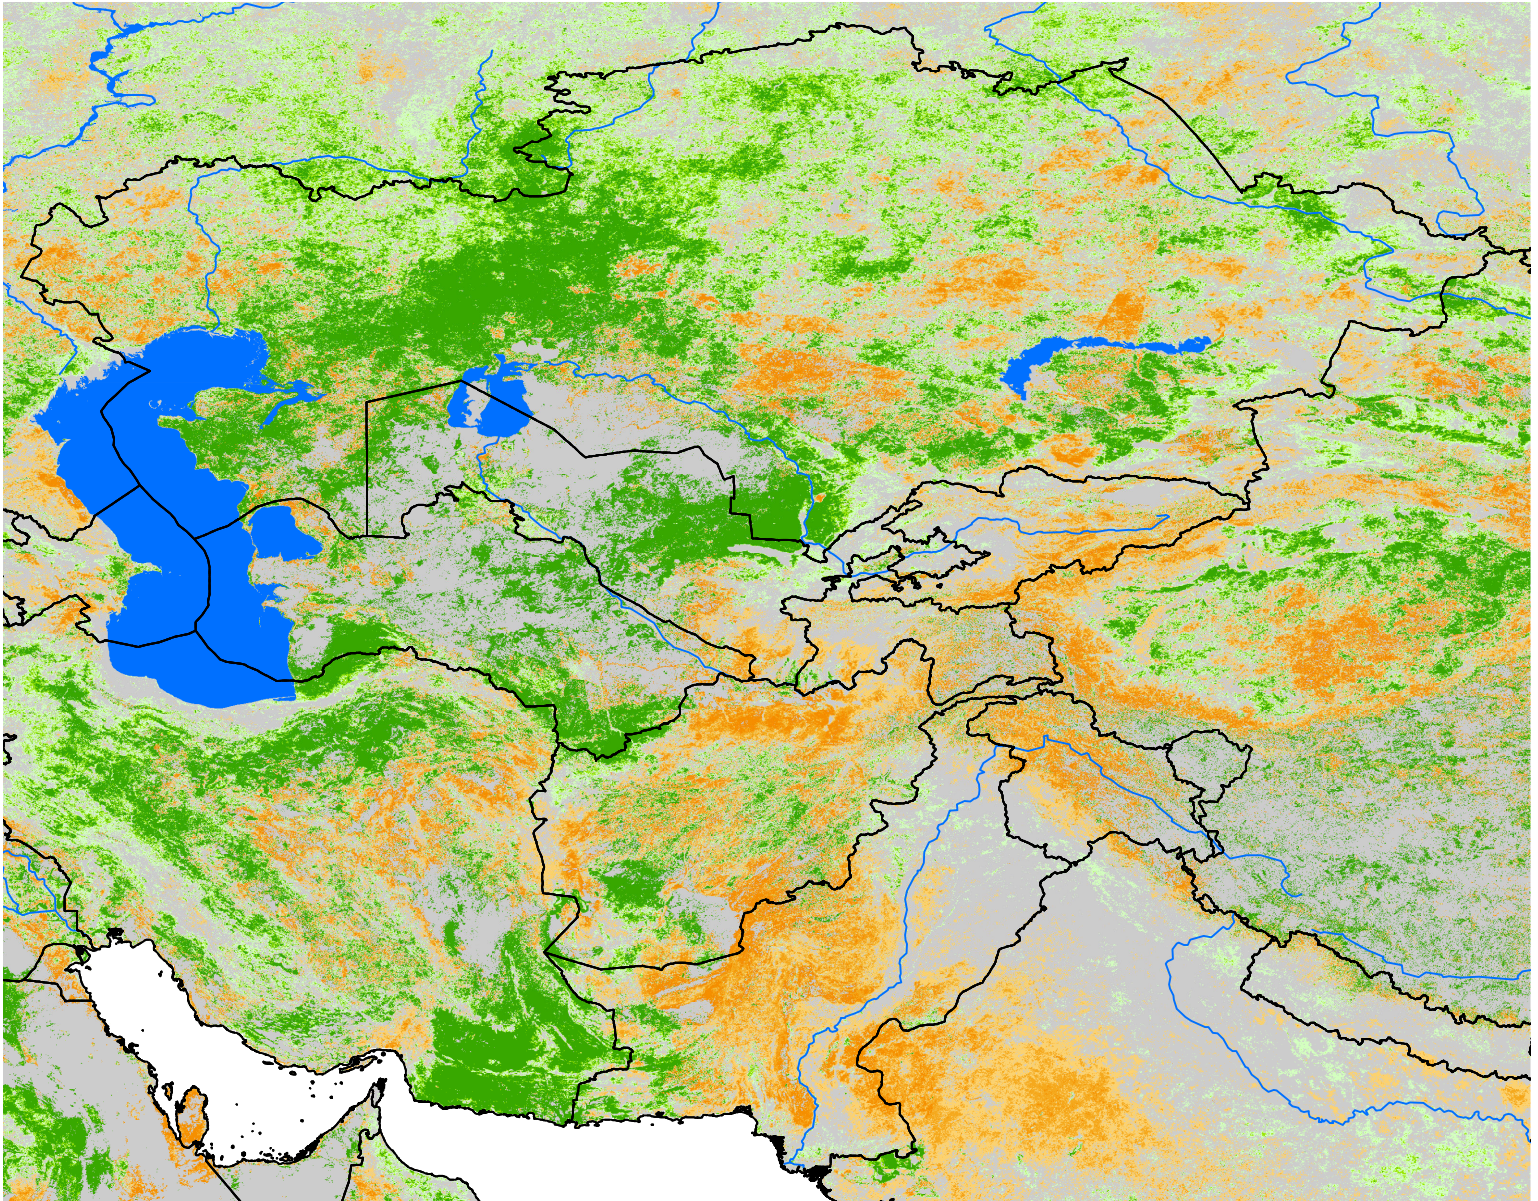

Central Asia

SSEBop Cumulative ET Anomaly

Percent of Median (2003-2015)
Apr Dekad 1 - Jun Dekad 3, 2007

ET Anomaly (%)