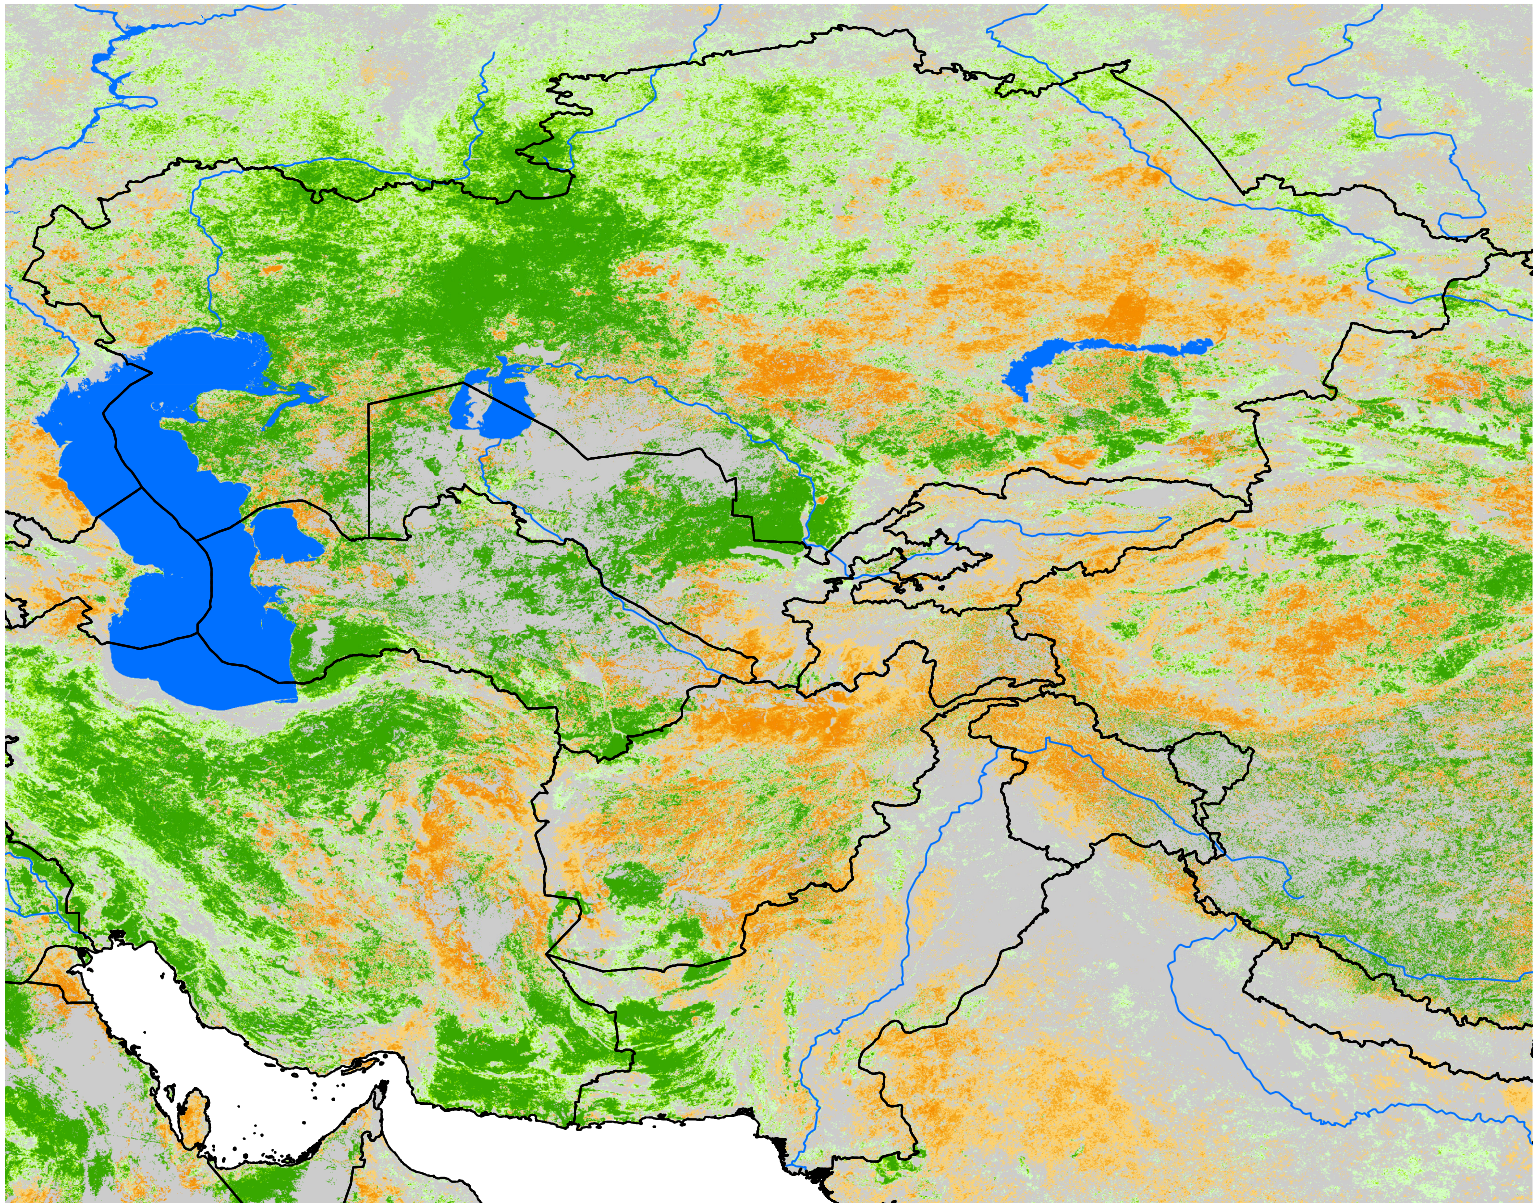

Central Asia SSEBop Cumulative ET Anomaly

Percent of Median (2003-2015)
Apr Dekad 1 - Jul Dekad 3, 2007

ET Anomaly (%)