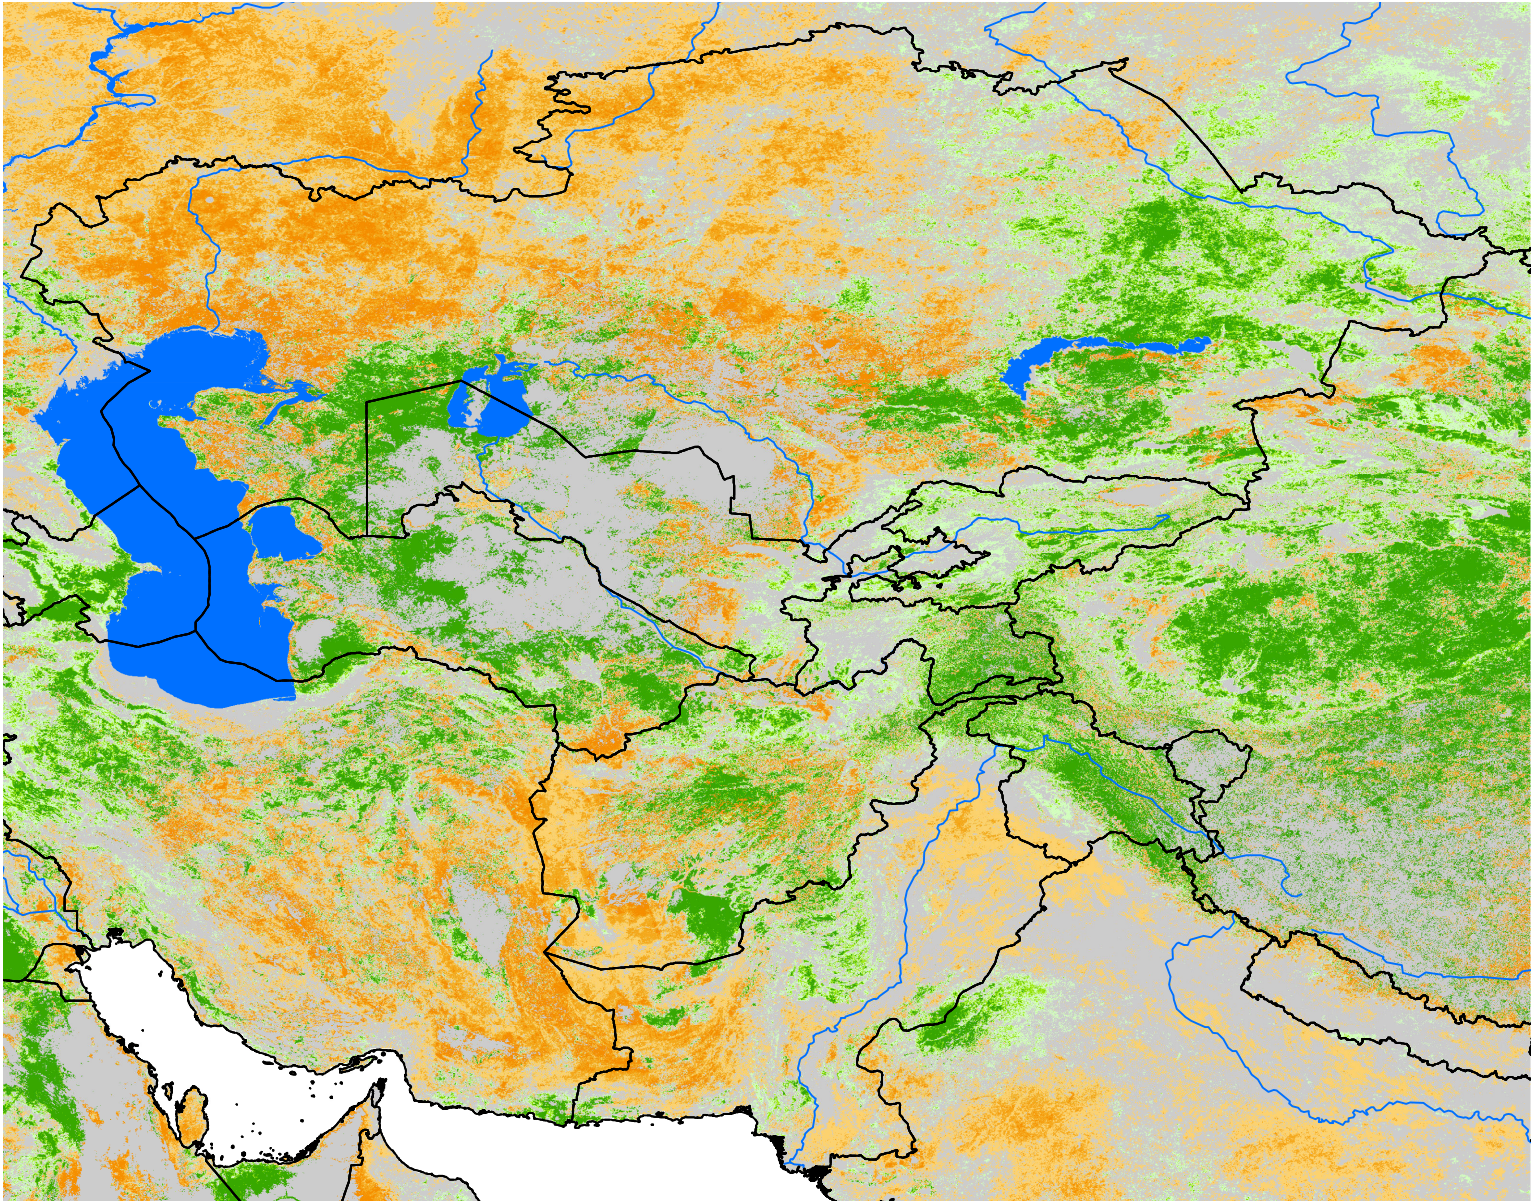

# Central Asia SSEBop Cumulative ET Anomaly

Percent of Median (2003-2015)  
Apr Dekad 1 - Jul Dekad 3, 2010

ET Anomaly (%)