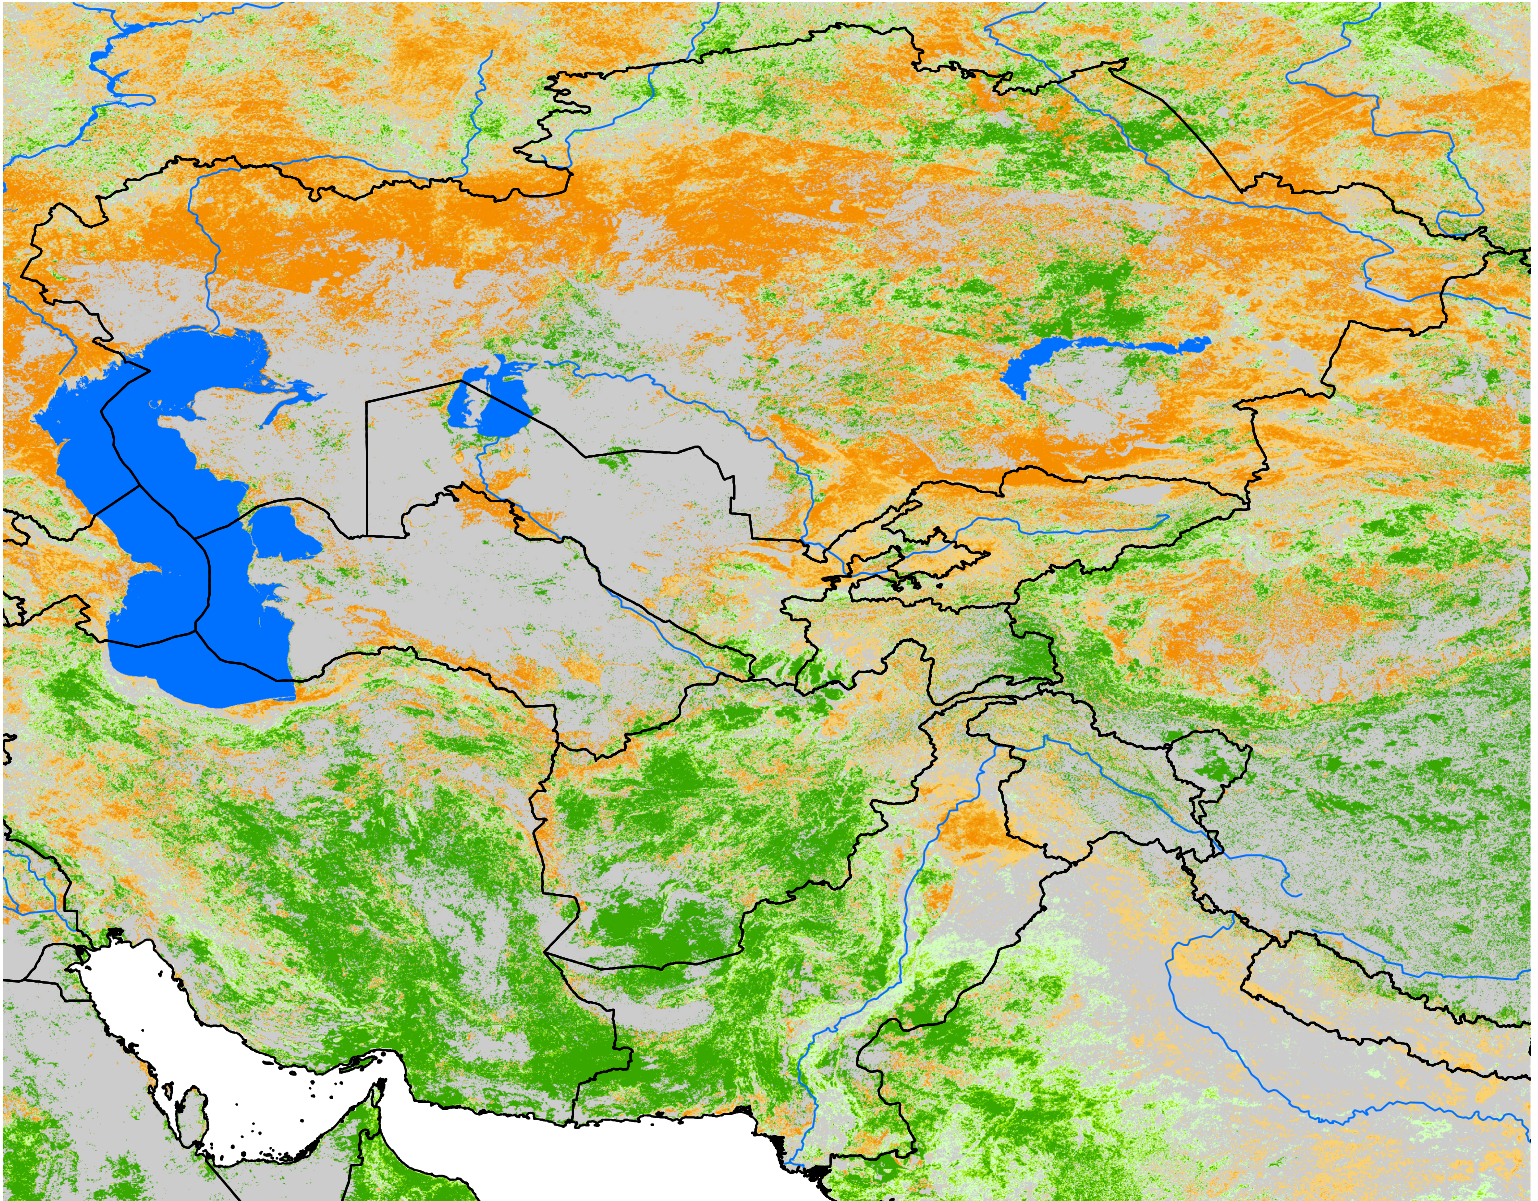

# Central Asia SSEBop Cumulative ET Anomaly

Percent of Median (2003-2015)  
Apr Dekad 1 - May Dekad 2, 2012

ET Anomaly (%)