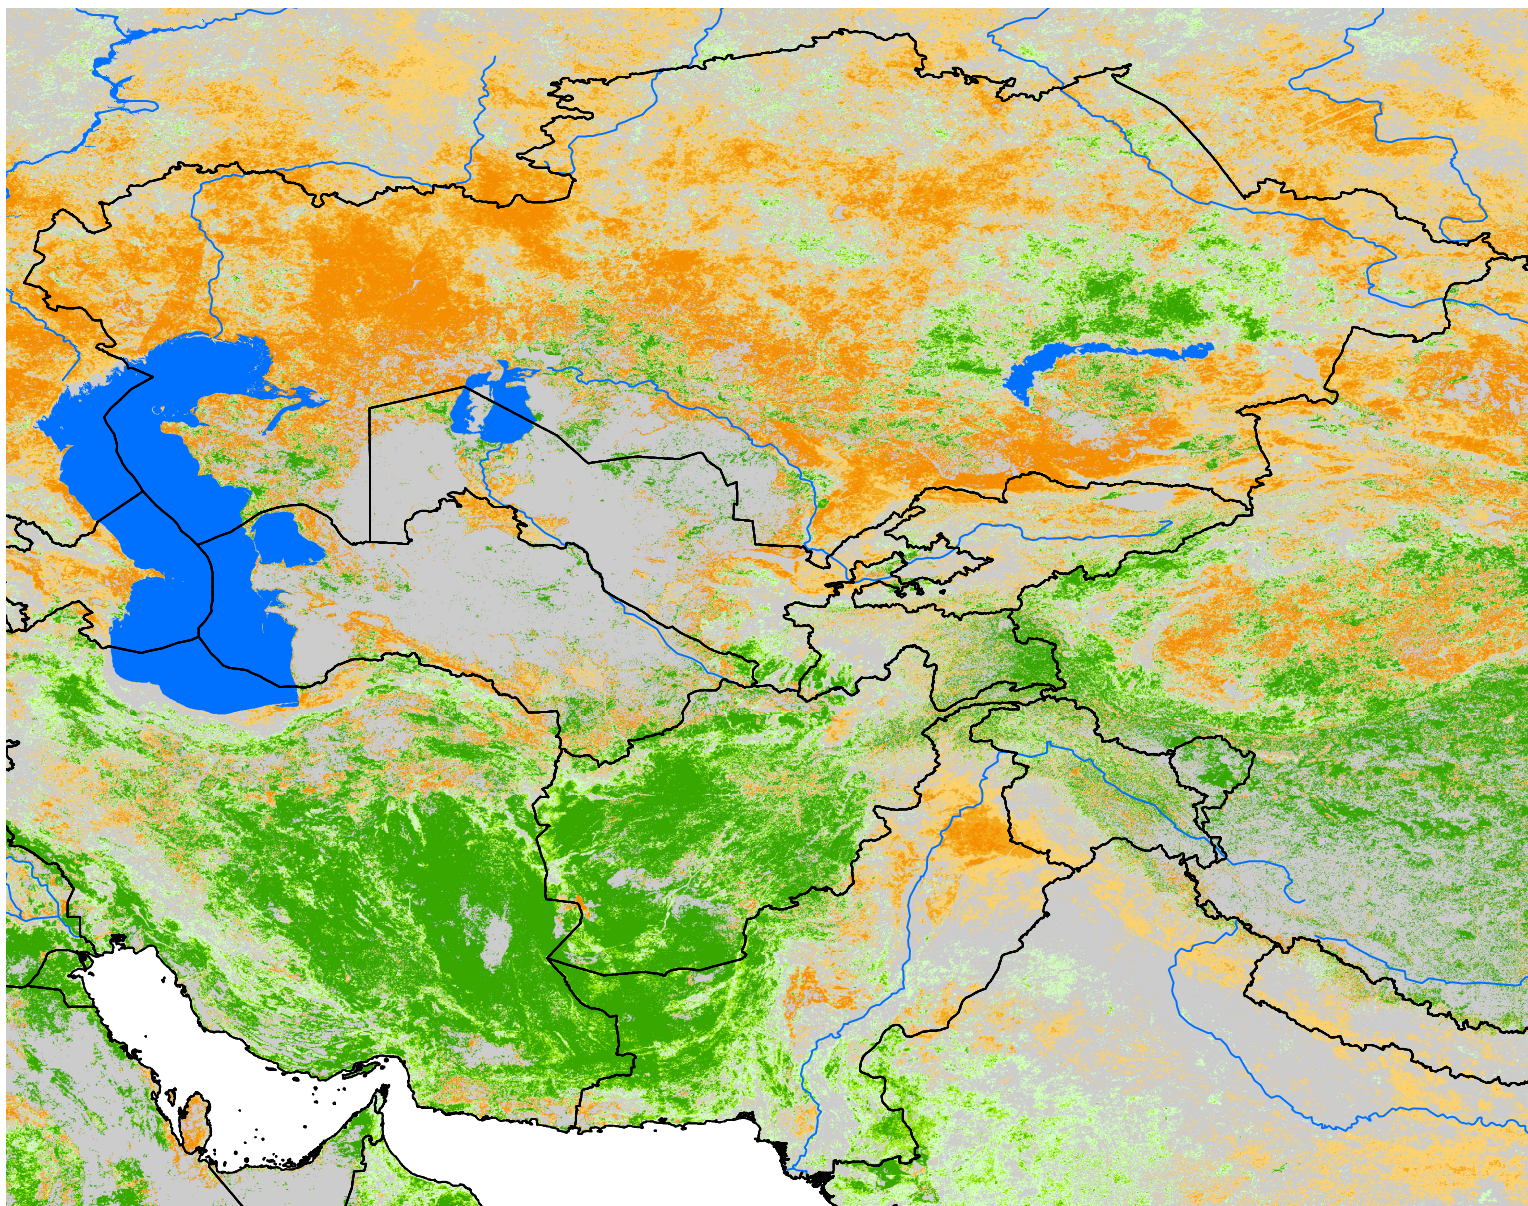

# Central Asia SSEBop Cumulative ET Anomaly

Percent of Median (2003-2015)  
Apr Dekad 1 - Jun Dekad 3, 2012

ET Anomaly (%)