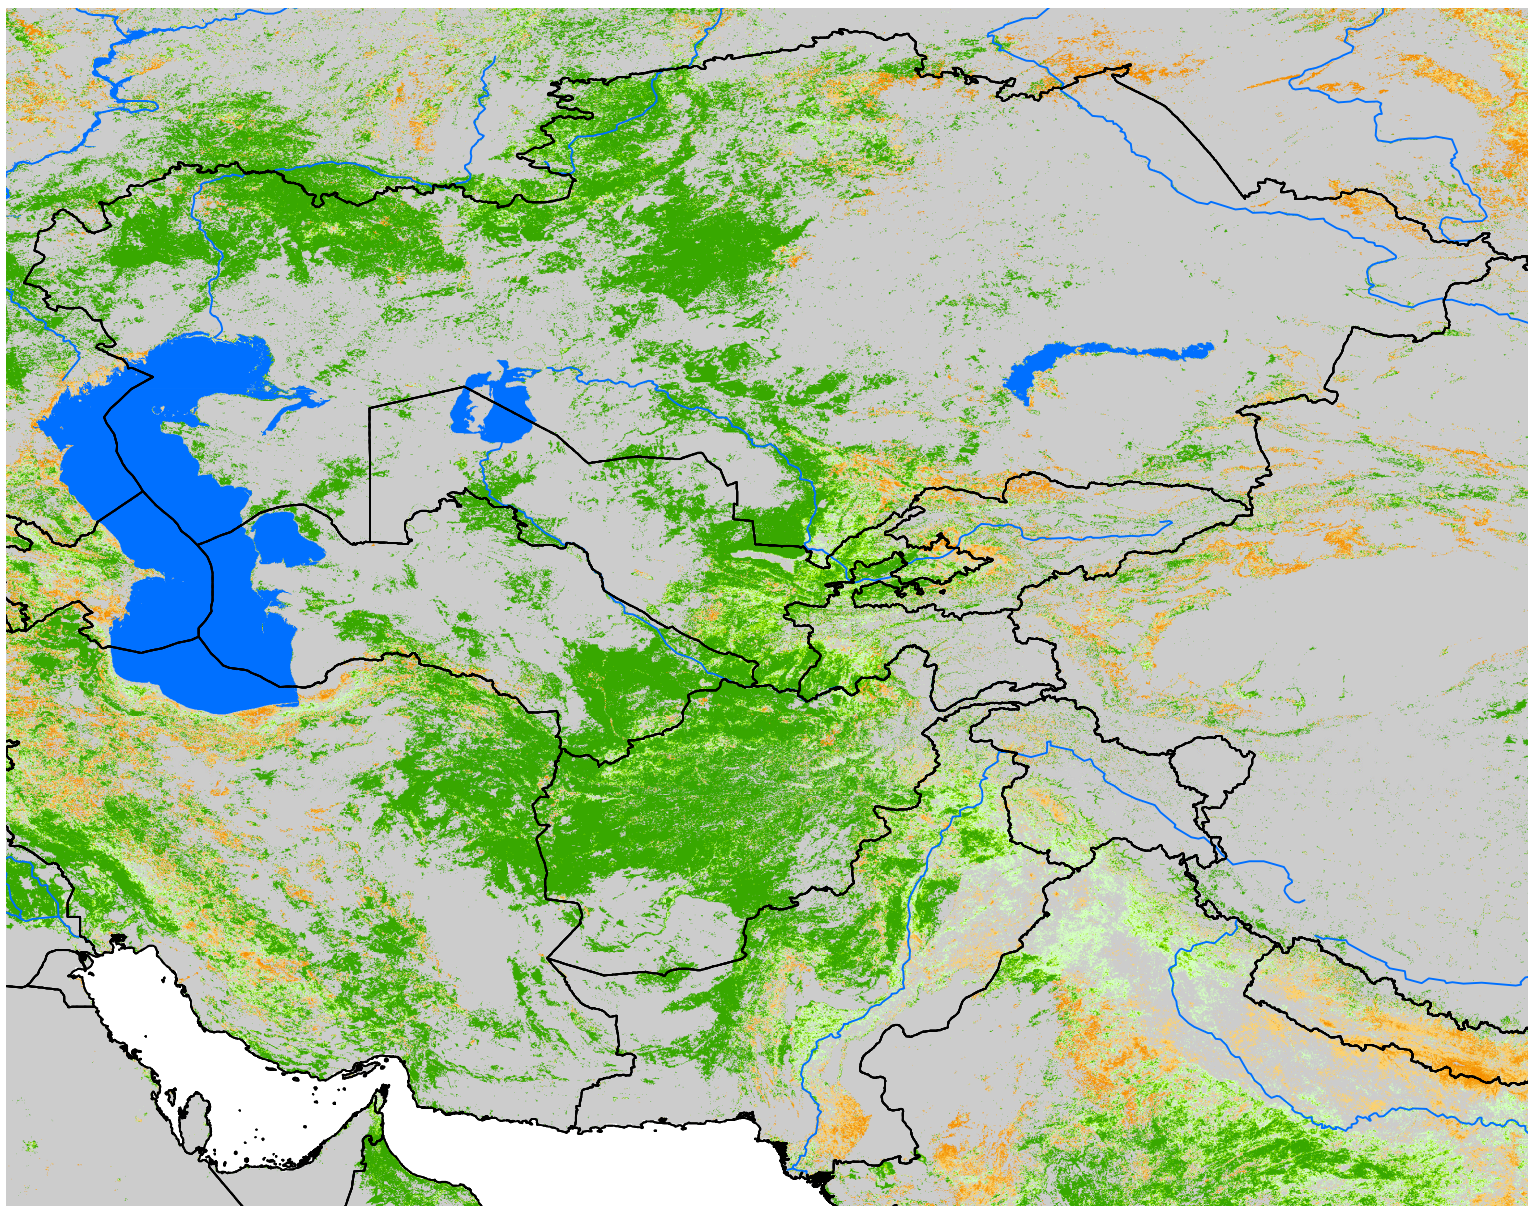

Central Asia SSEBop Cumulative ET Anomaly

Percent of Median (2003-2015)
Apr Dekad 1, 2014

ET Anomaly (%)