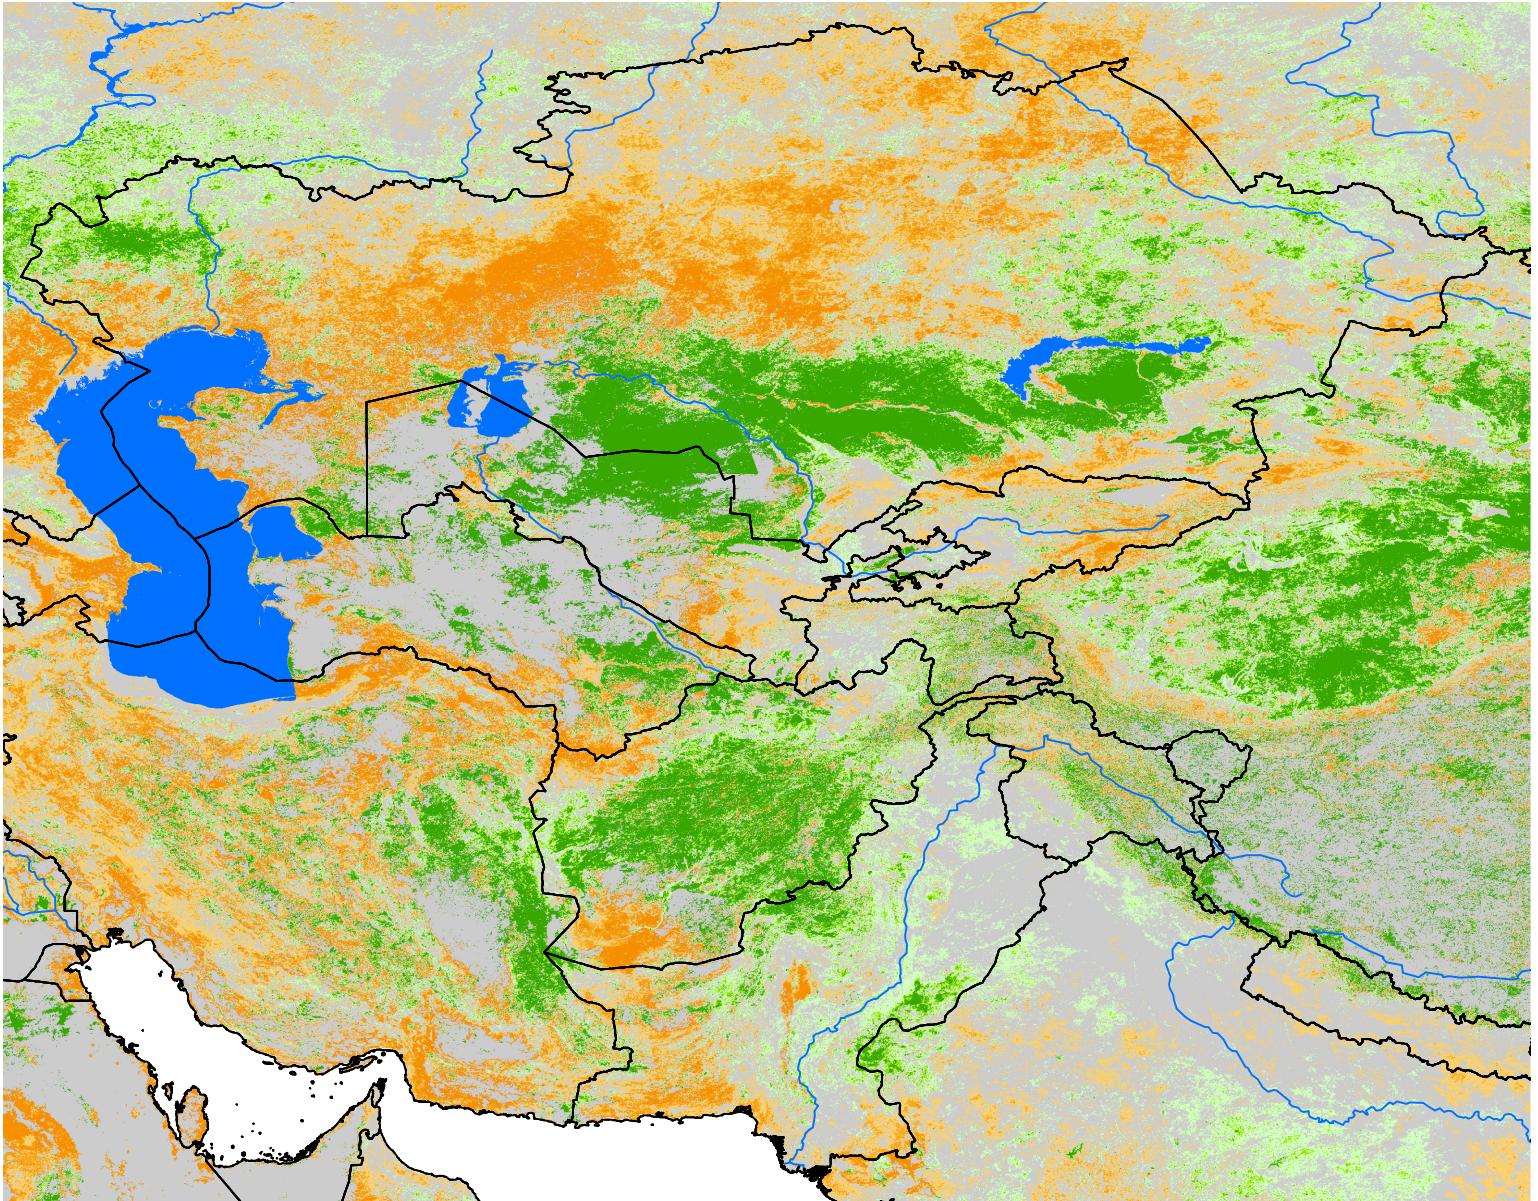

Central Asia SSEBop Cumulative ET Anomaly

Percent of Median (2003-2015)
Apr Dekad 1 - Jun Dekad 3, 2014

ET Anomaly (%)