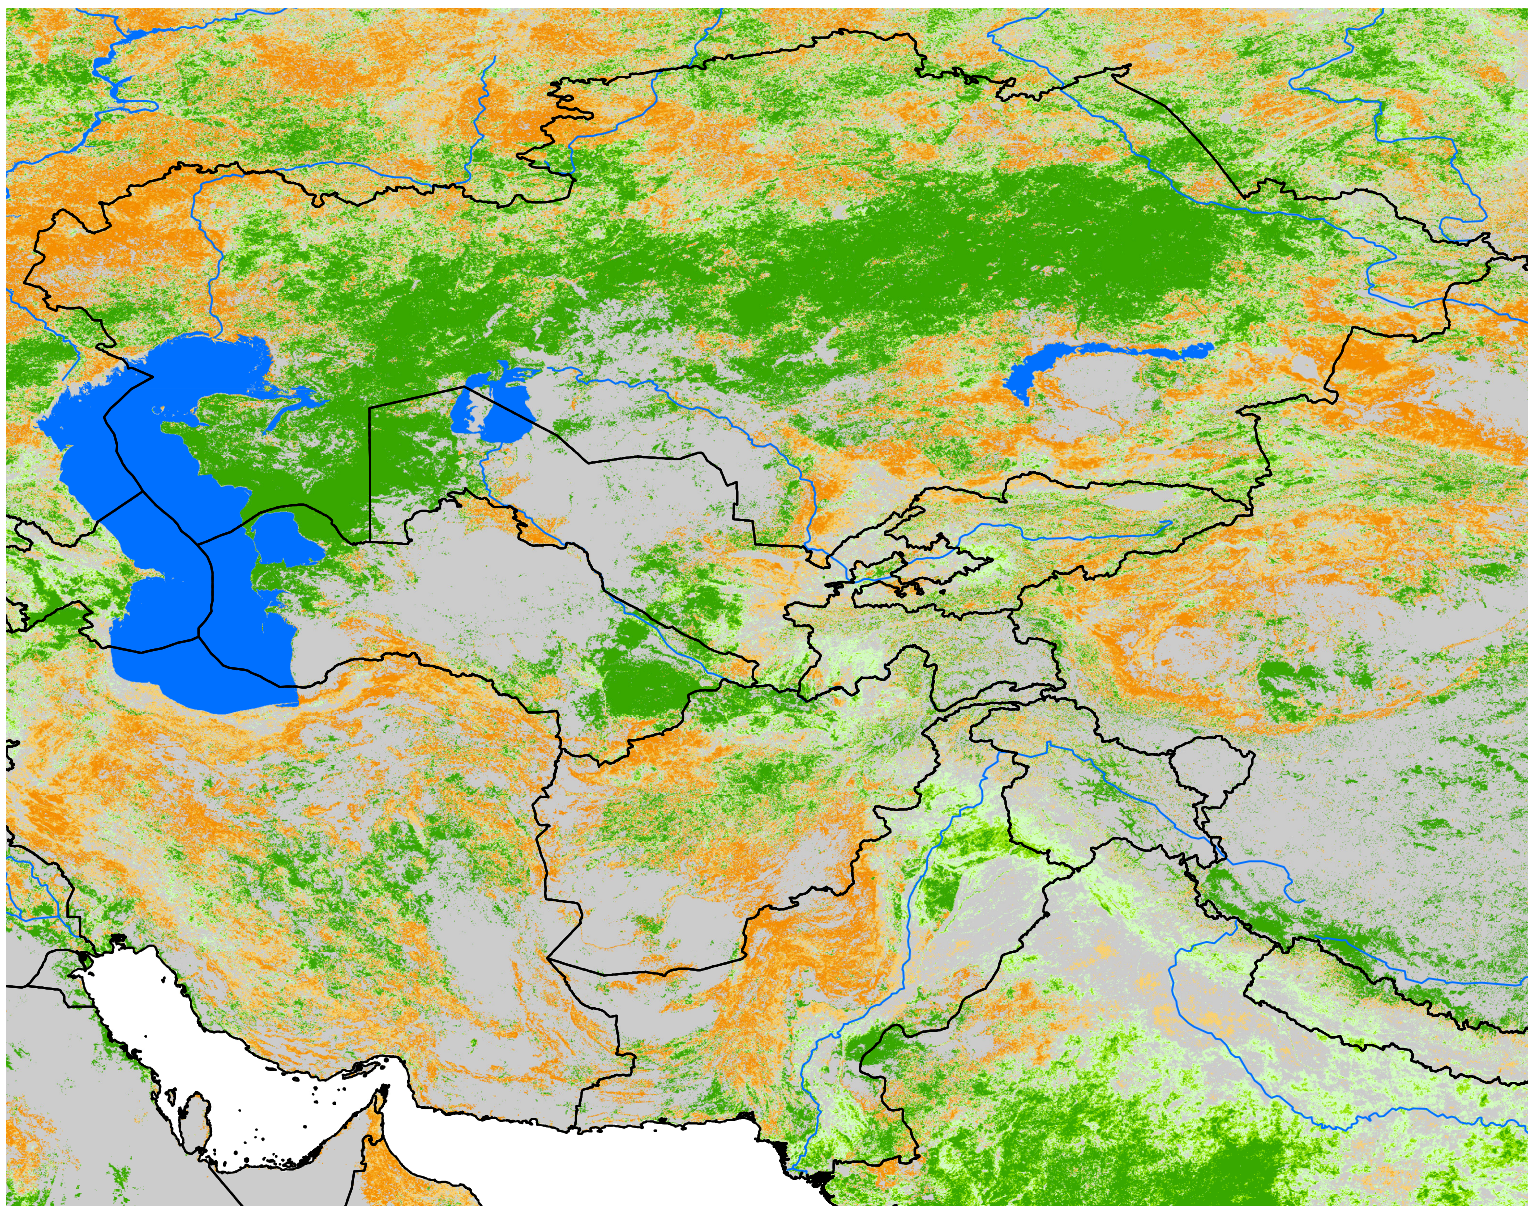

Central Asia SSEBop Cumulative ET Anomaly

Percent of Median (2003-2015)
Apr Dekad 1 - May Dekad 1, 2015

ET Anomaly (%)