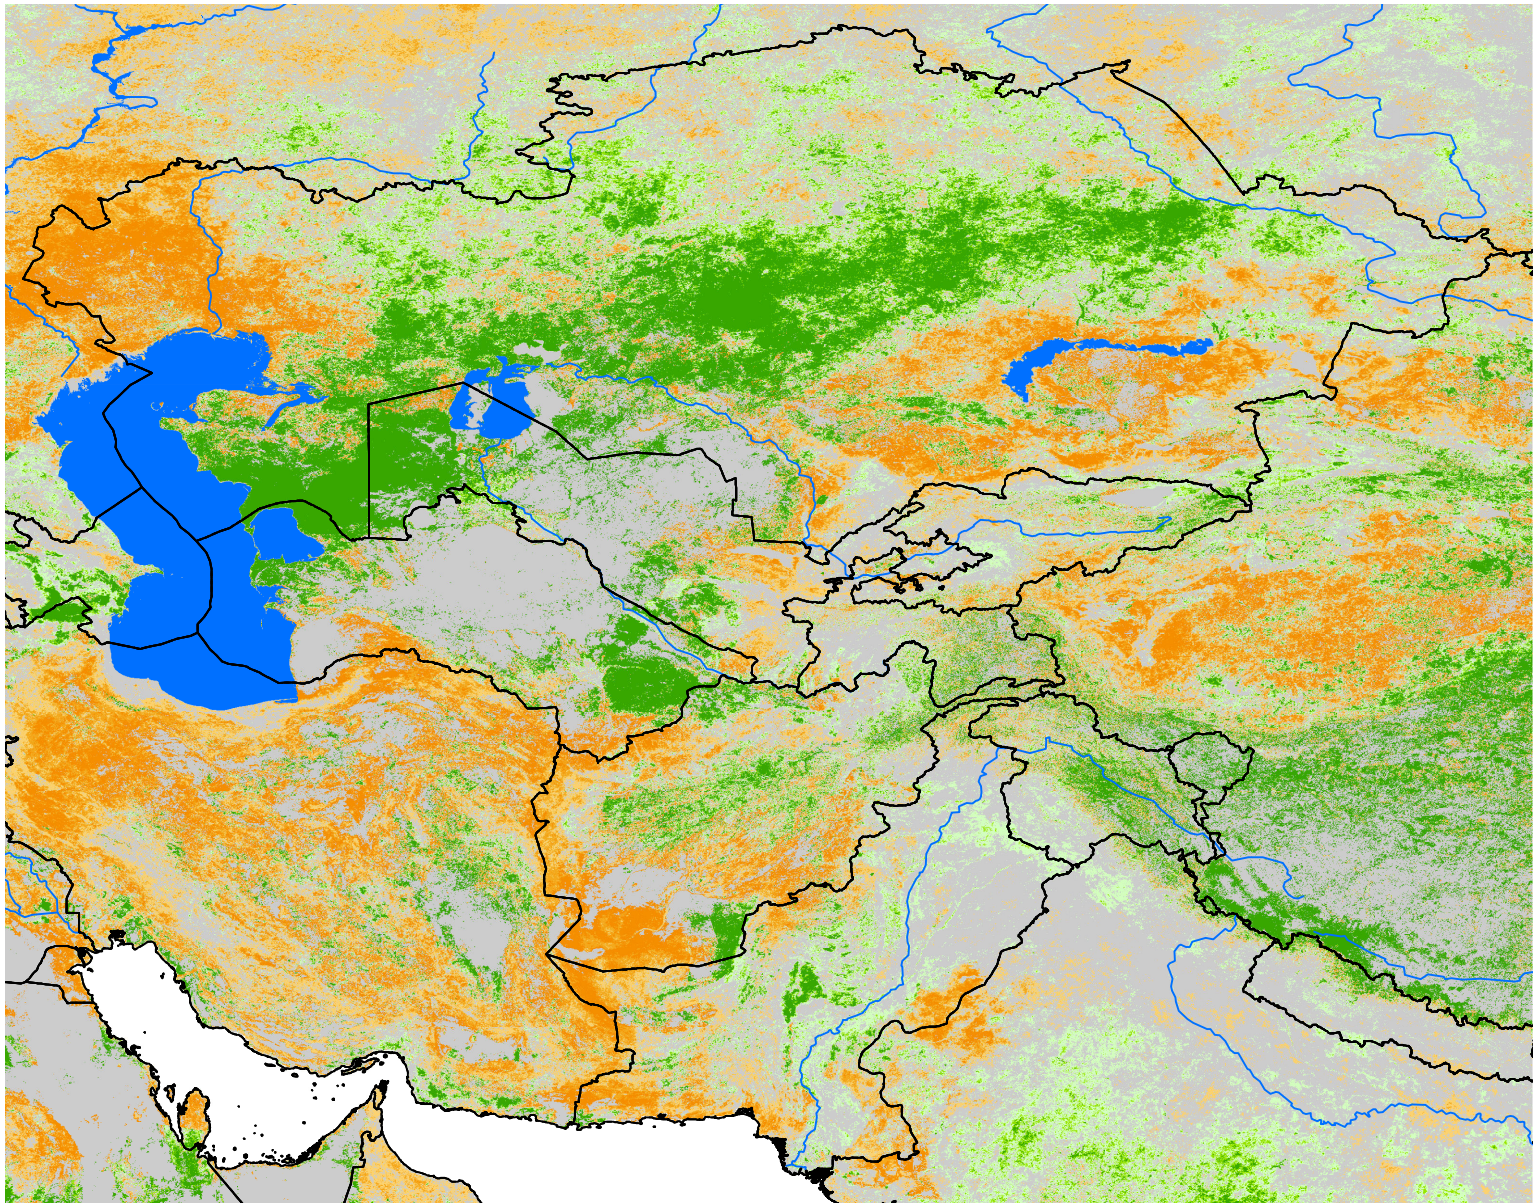

Central Asia SSEBop Cumulative ET Anomaly

Percent of Median (2003-2015)
Apr Dekad 1 - Jun Dekad 3, 2015

ET Anomaly (%)