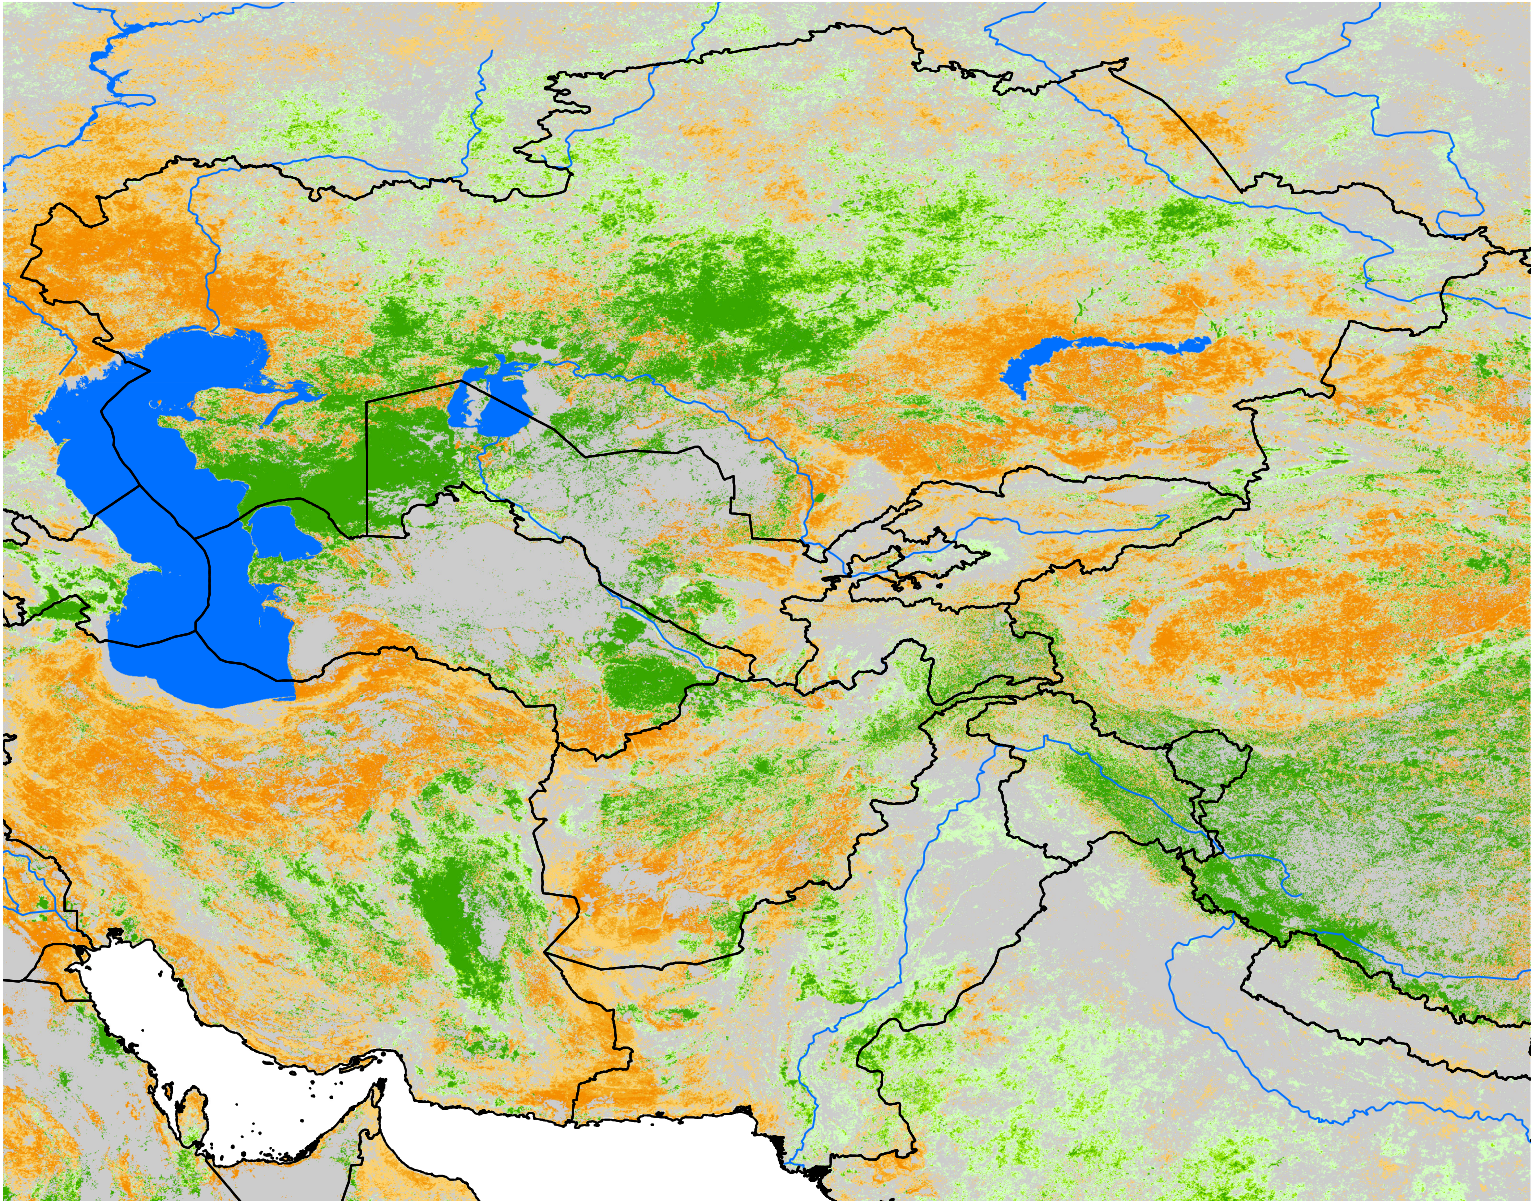

Central Asia SSEBop Cumulative ET Anomaly

Percent of Median (2003-2015)
Apr Dekad 1 - Jul Dekad 3, 2015

ET Anomaly (%)