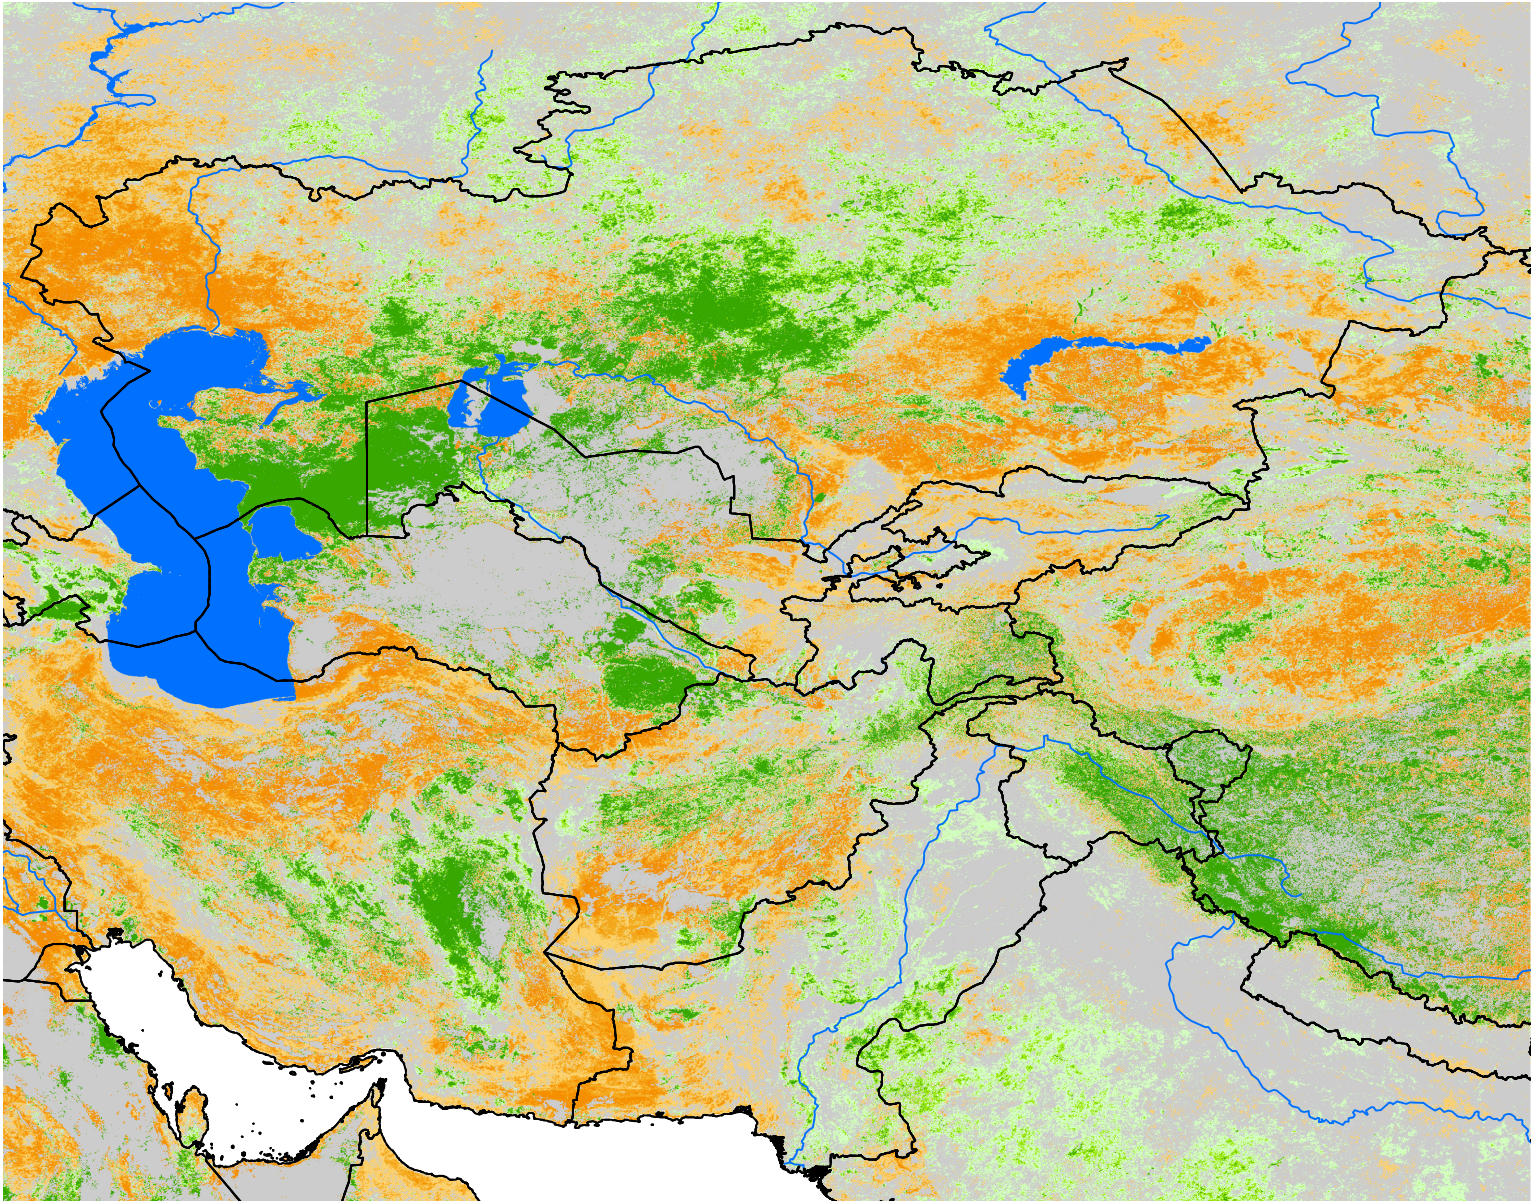

# Central Asia SSEBop Cumulative ET Anomaly

Percent of Median (2003-2015)  
Apr Dekad 1 - Aug Dekad 2, 2015

ET Anomaly (%)