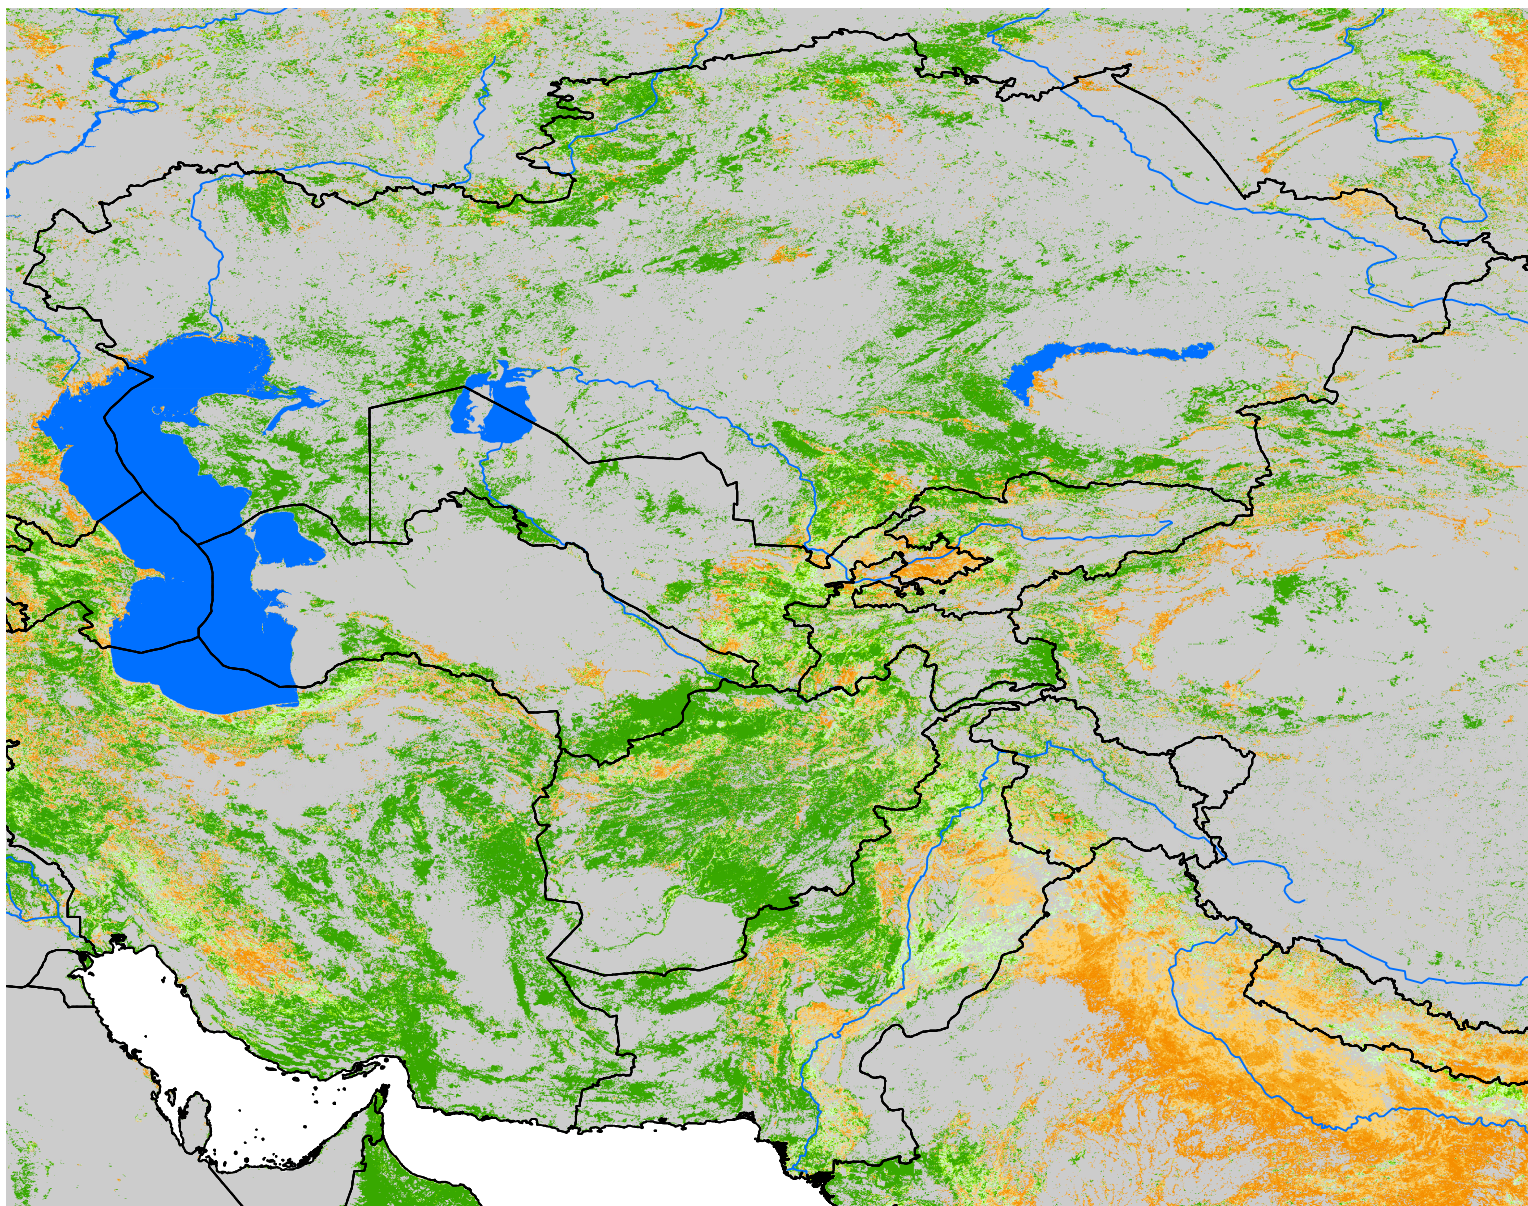

# Central Asia SSEBop Cumulative ET Anomaly

Percent of Median (2003-2015)  
Apr Dekad 1, 2016

ET Anomaly (%)