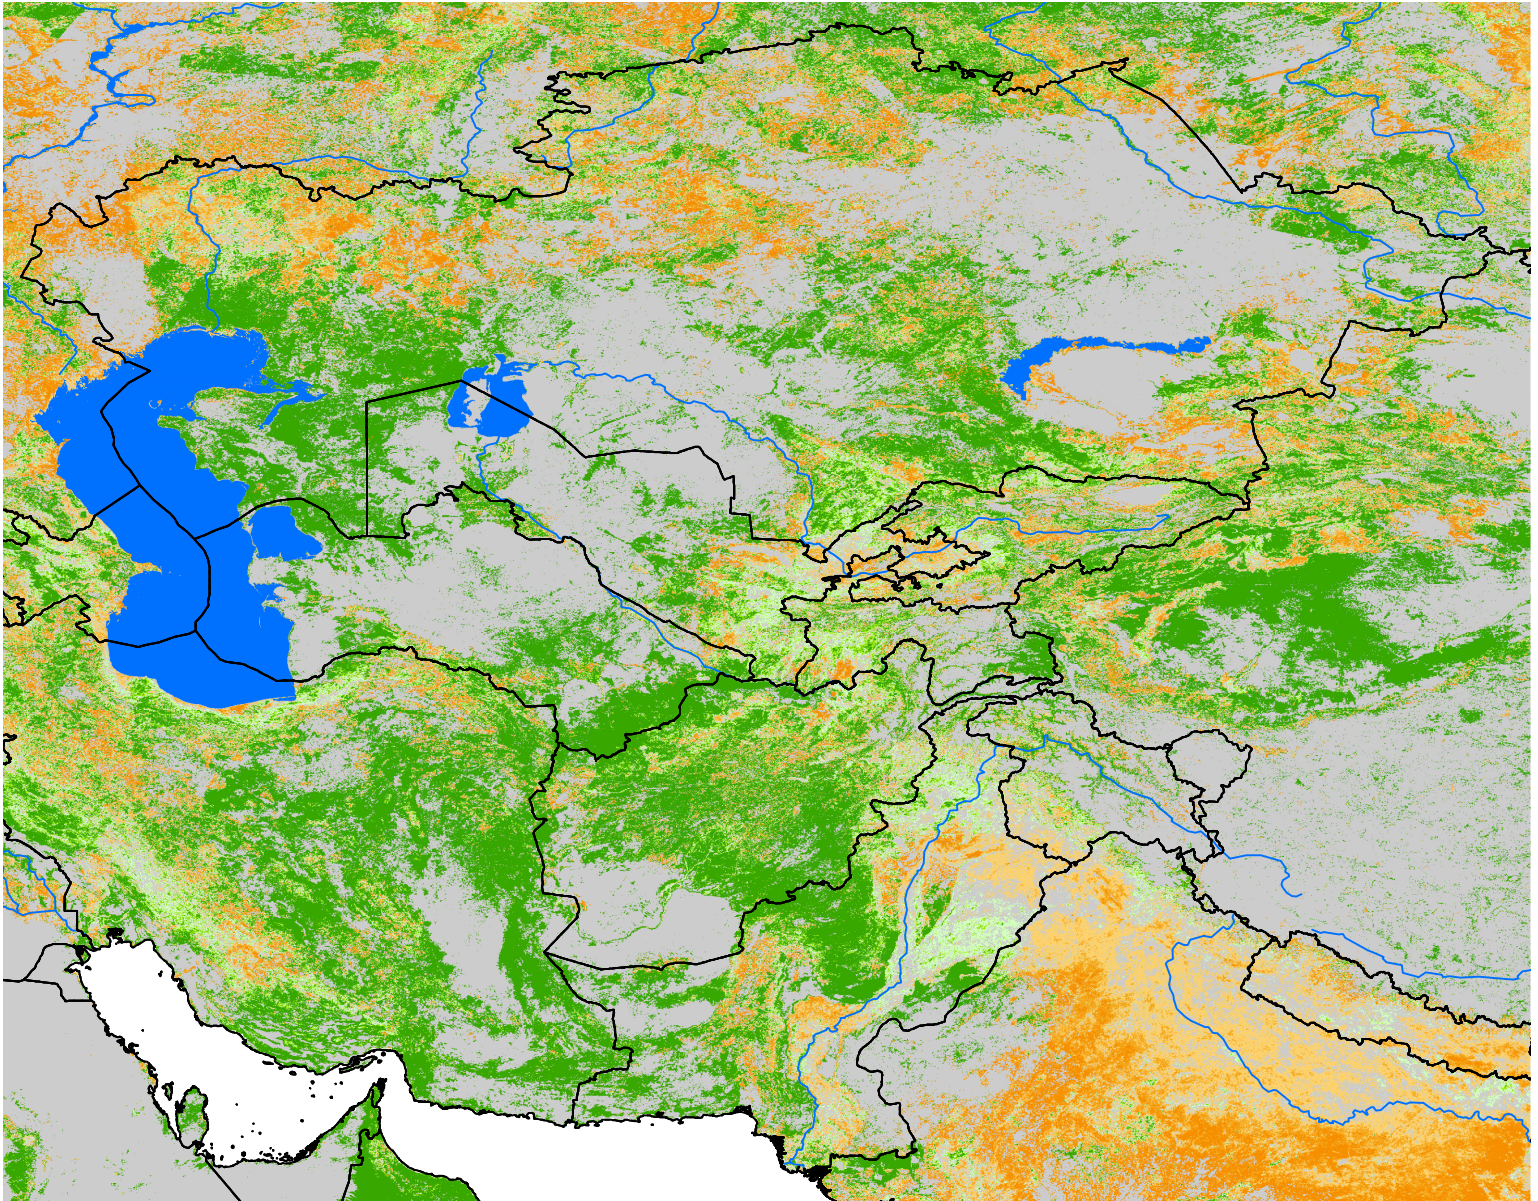

# Central Asia SSEBop Cumulative ET Anomaly

Percent of Median (2003-2015)  
Apr Dekad 1 - Apr Dekad 2, 2016

ET Anomaly (%)