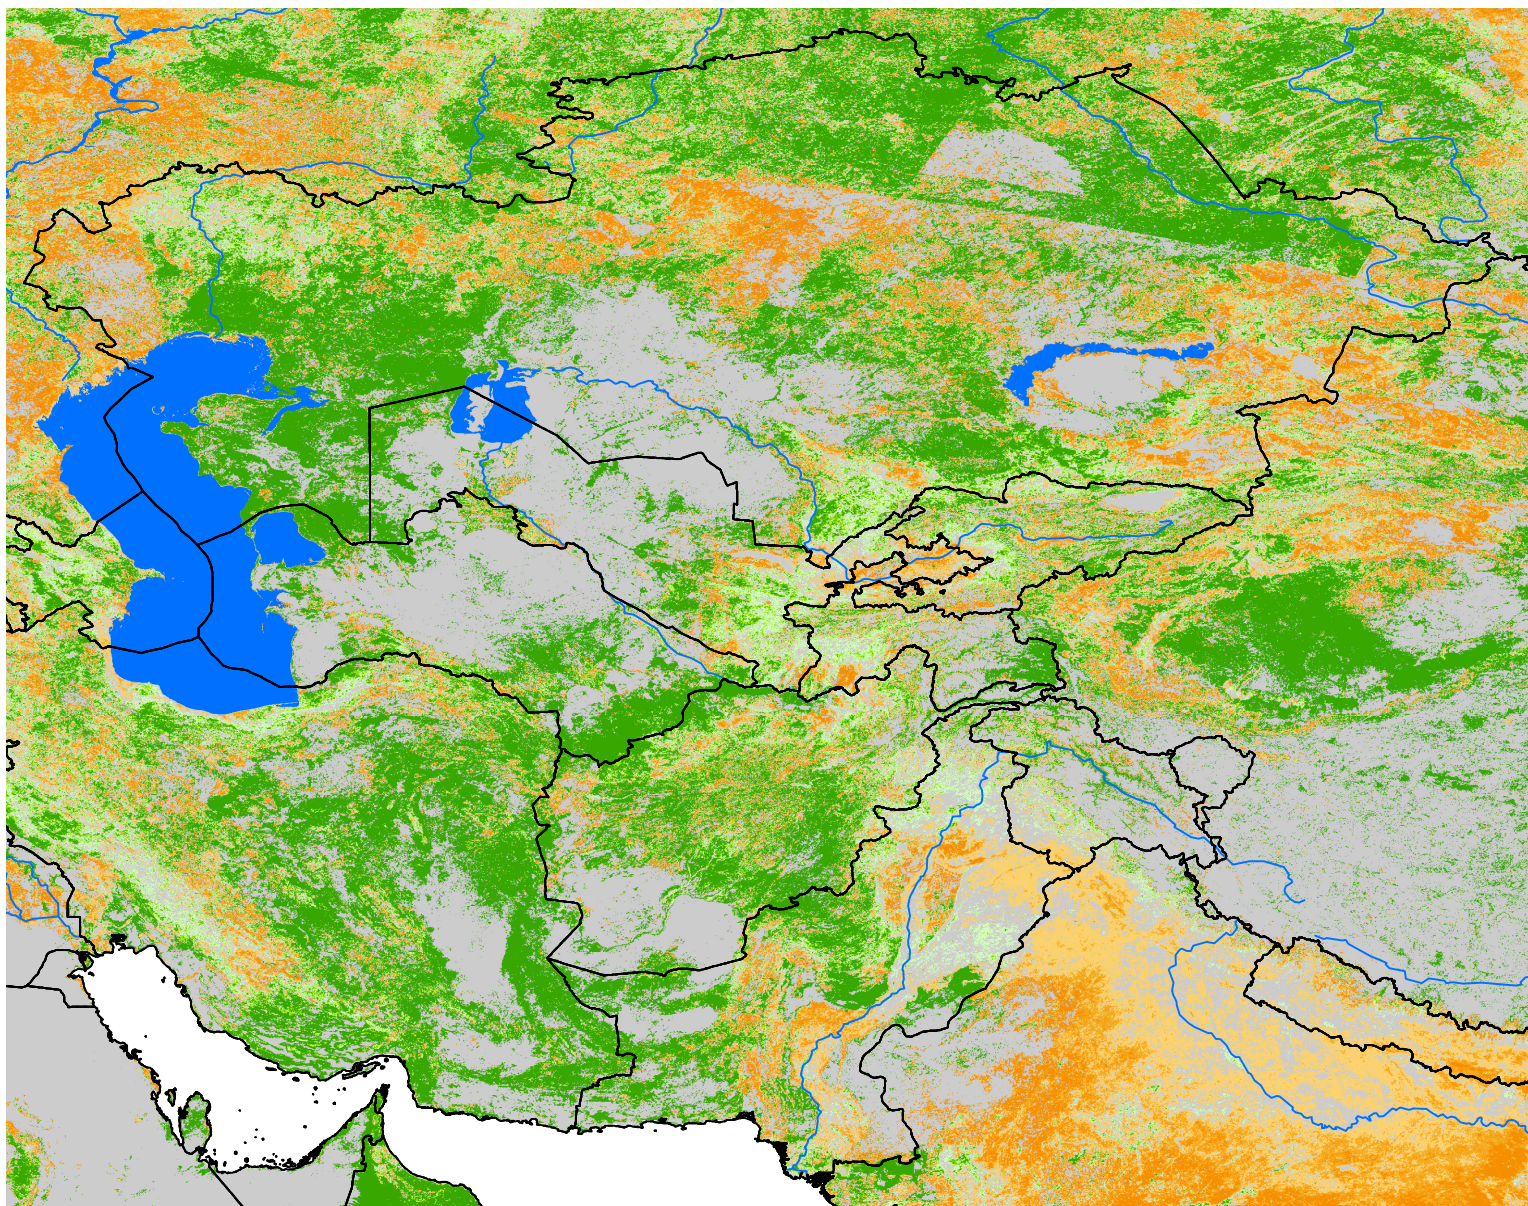

# Central Asia SSEBop Cumulative ET Anomaly

Percent of Median (2003-2015)  
Apr Dekad 1 - Apr Dekad 3, 2016

ET Anomaly (%)