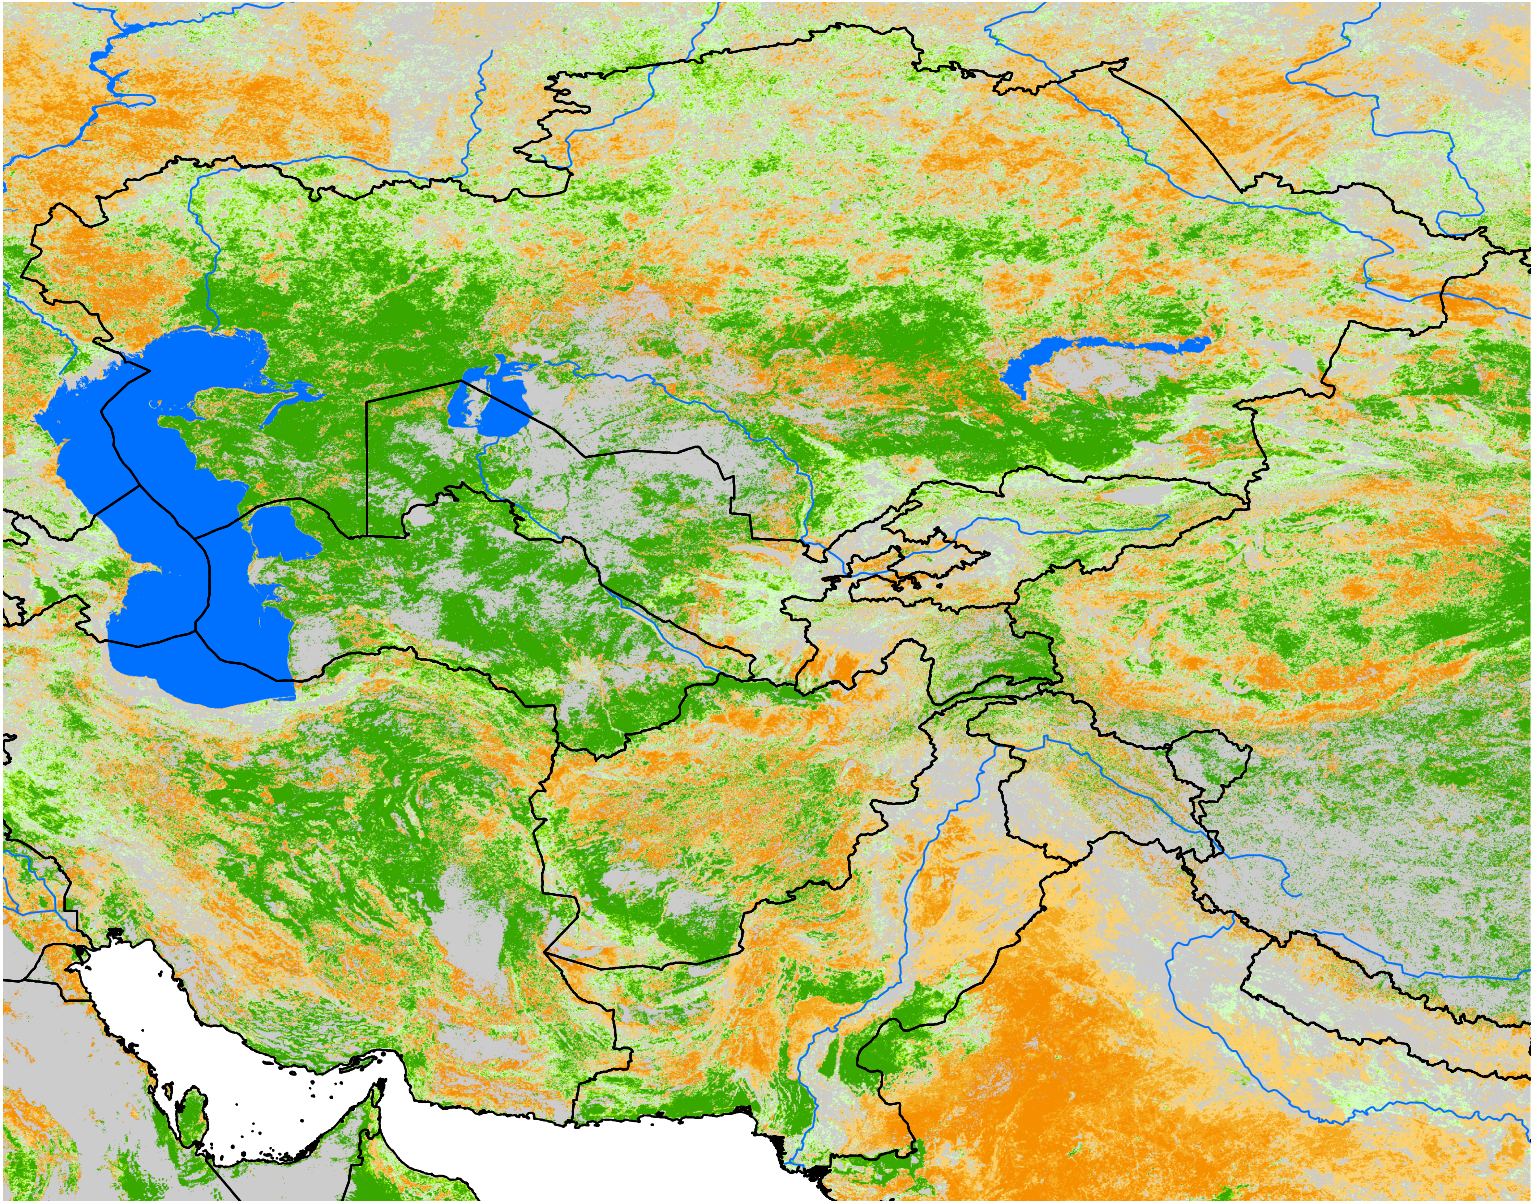

# Central Asia SSEBop Cumulative ET Anomaly

Percent of Median (2003-2015)  
Apr Dekad 1 - Jun Dekad 2, 2016

ET Anomaly (%)