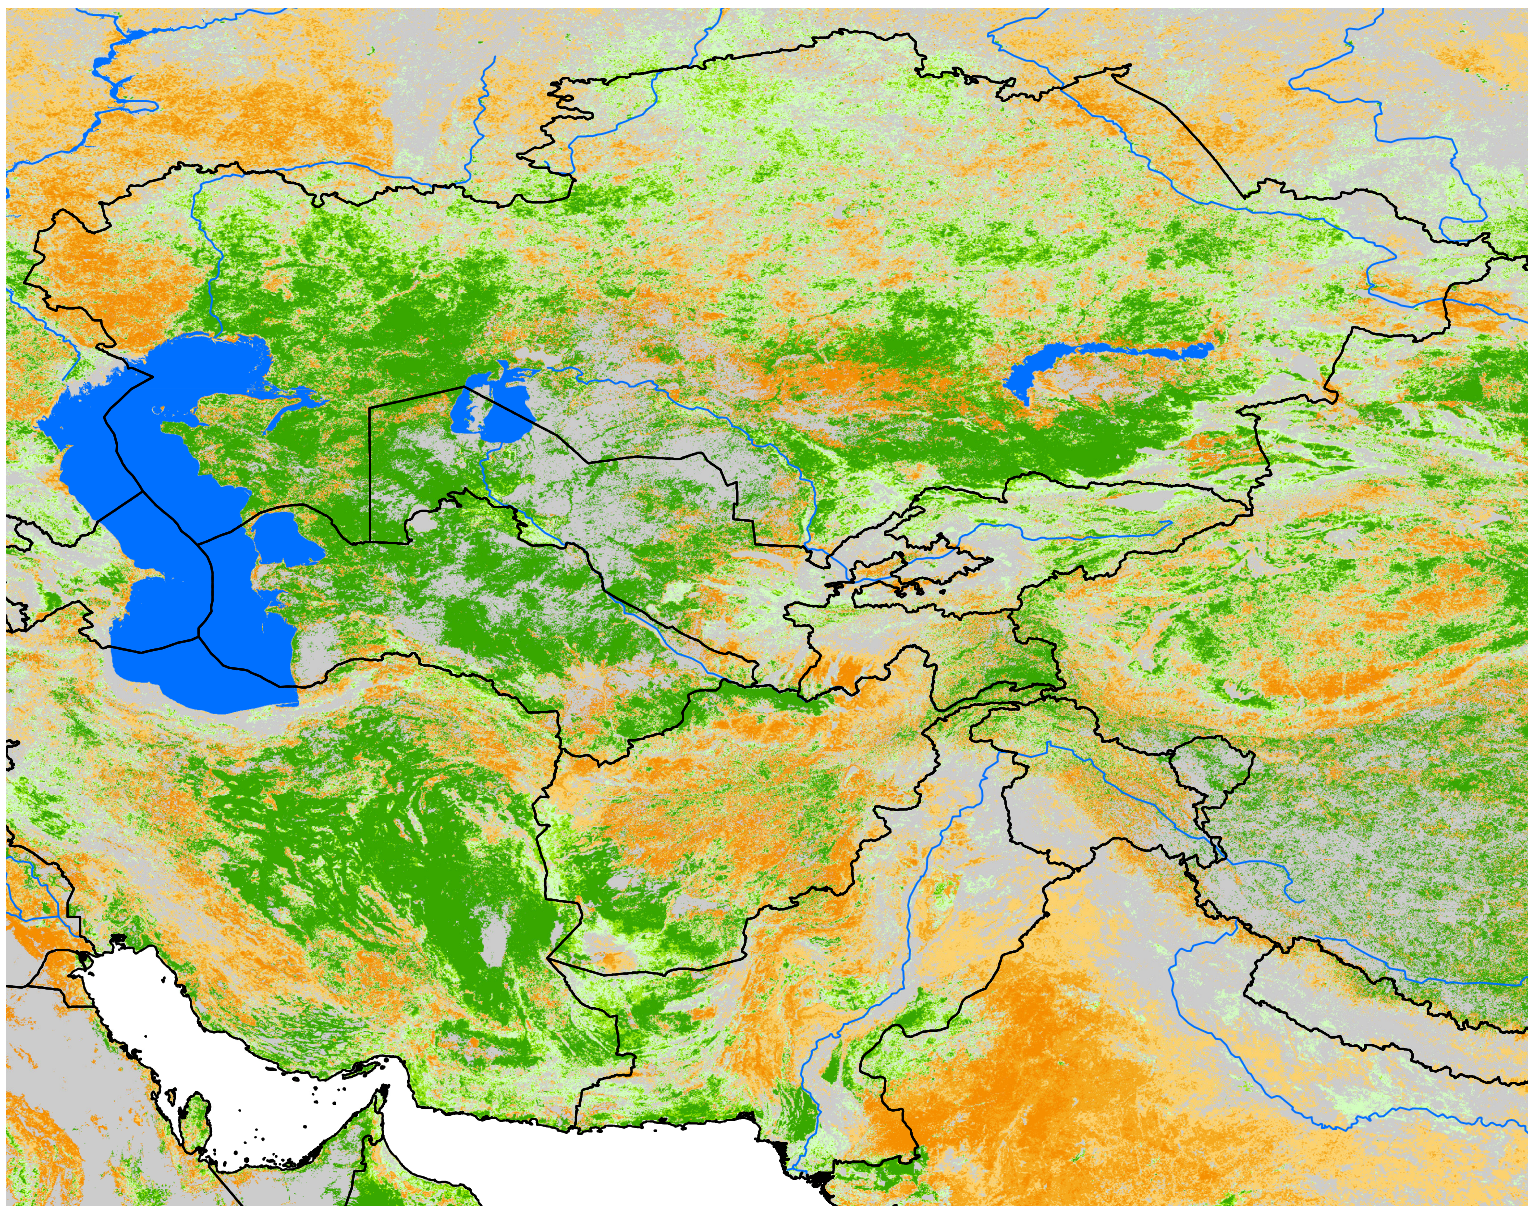

Central Asia SSEBop Cumulative ET Anomaly

Percent of Median (2003-2015)
Apr Dekad 1 - Jul Dekad 3, 2016

ET Anomaly (%)