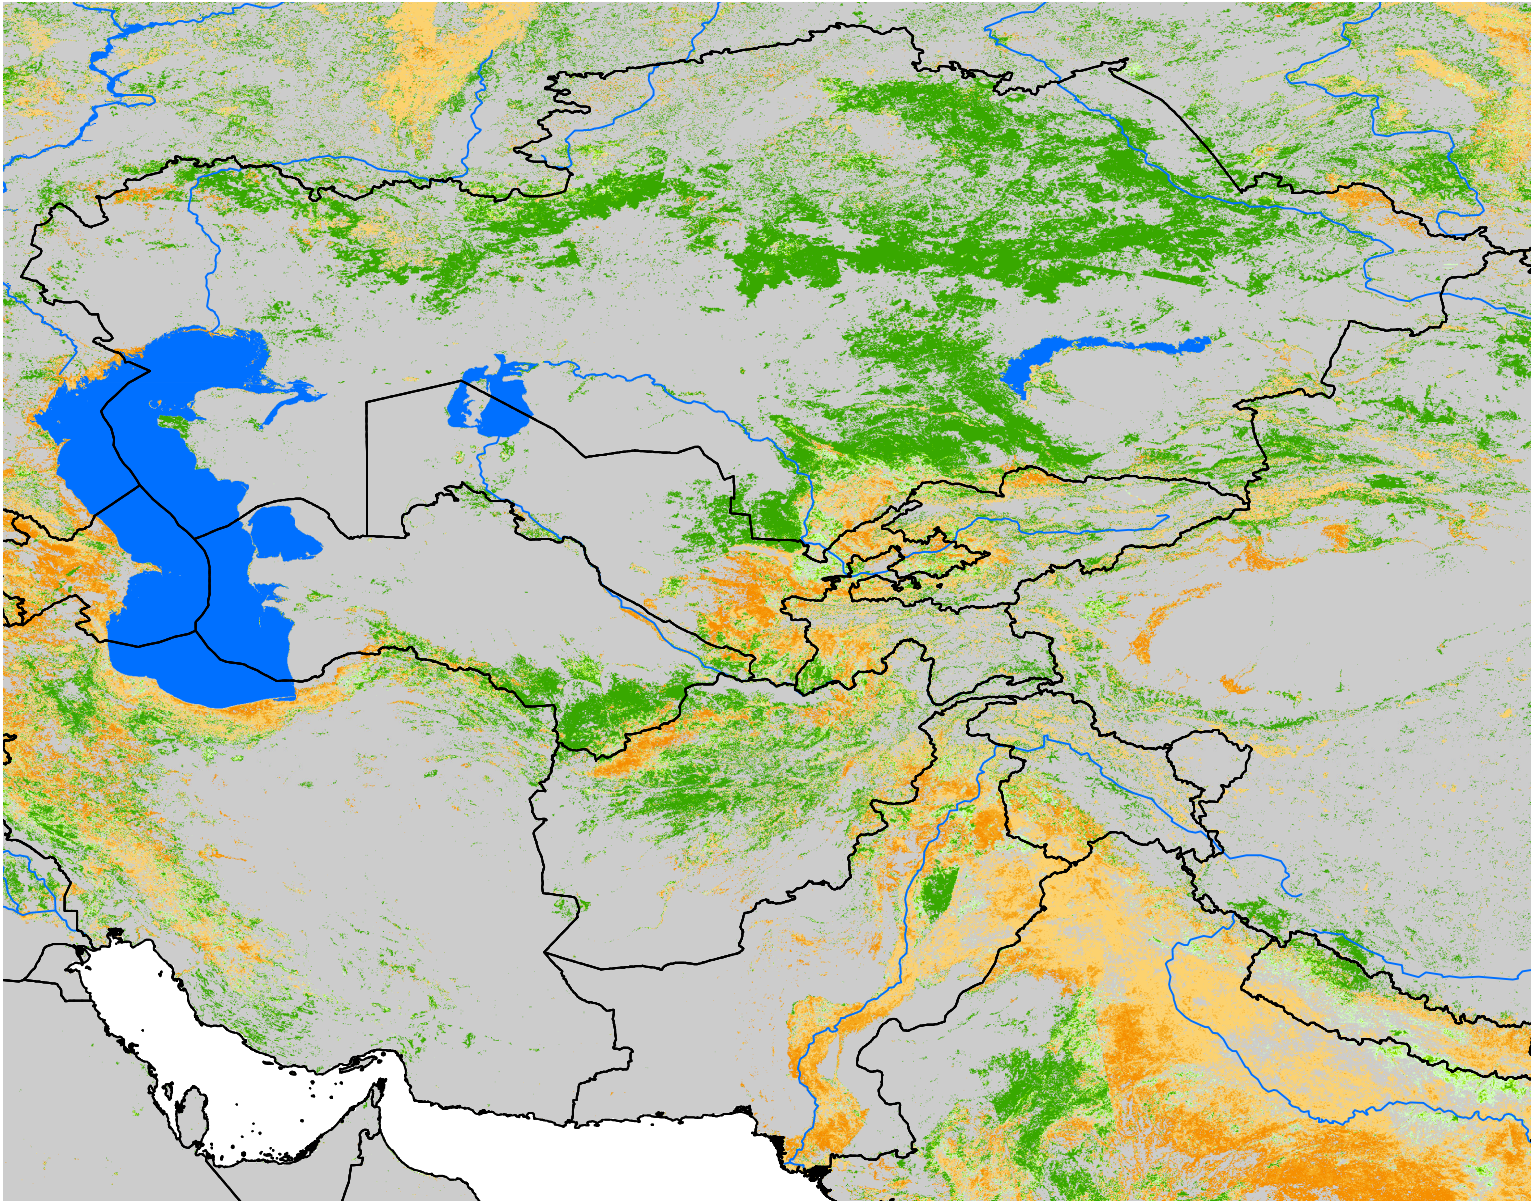

Central Asia SSEBop Cumulative ET Anomaly

Percent of Median (2003-2015)
Apr Dekad 1, 2017

ET Anomaly (%)