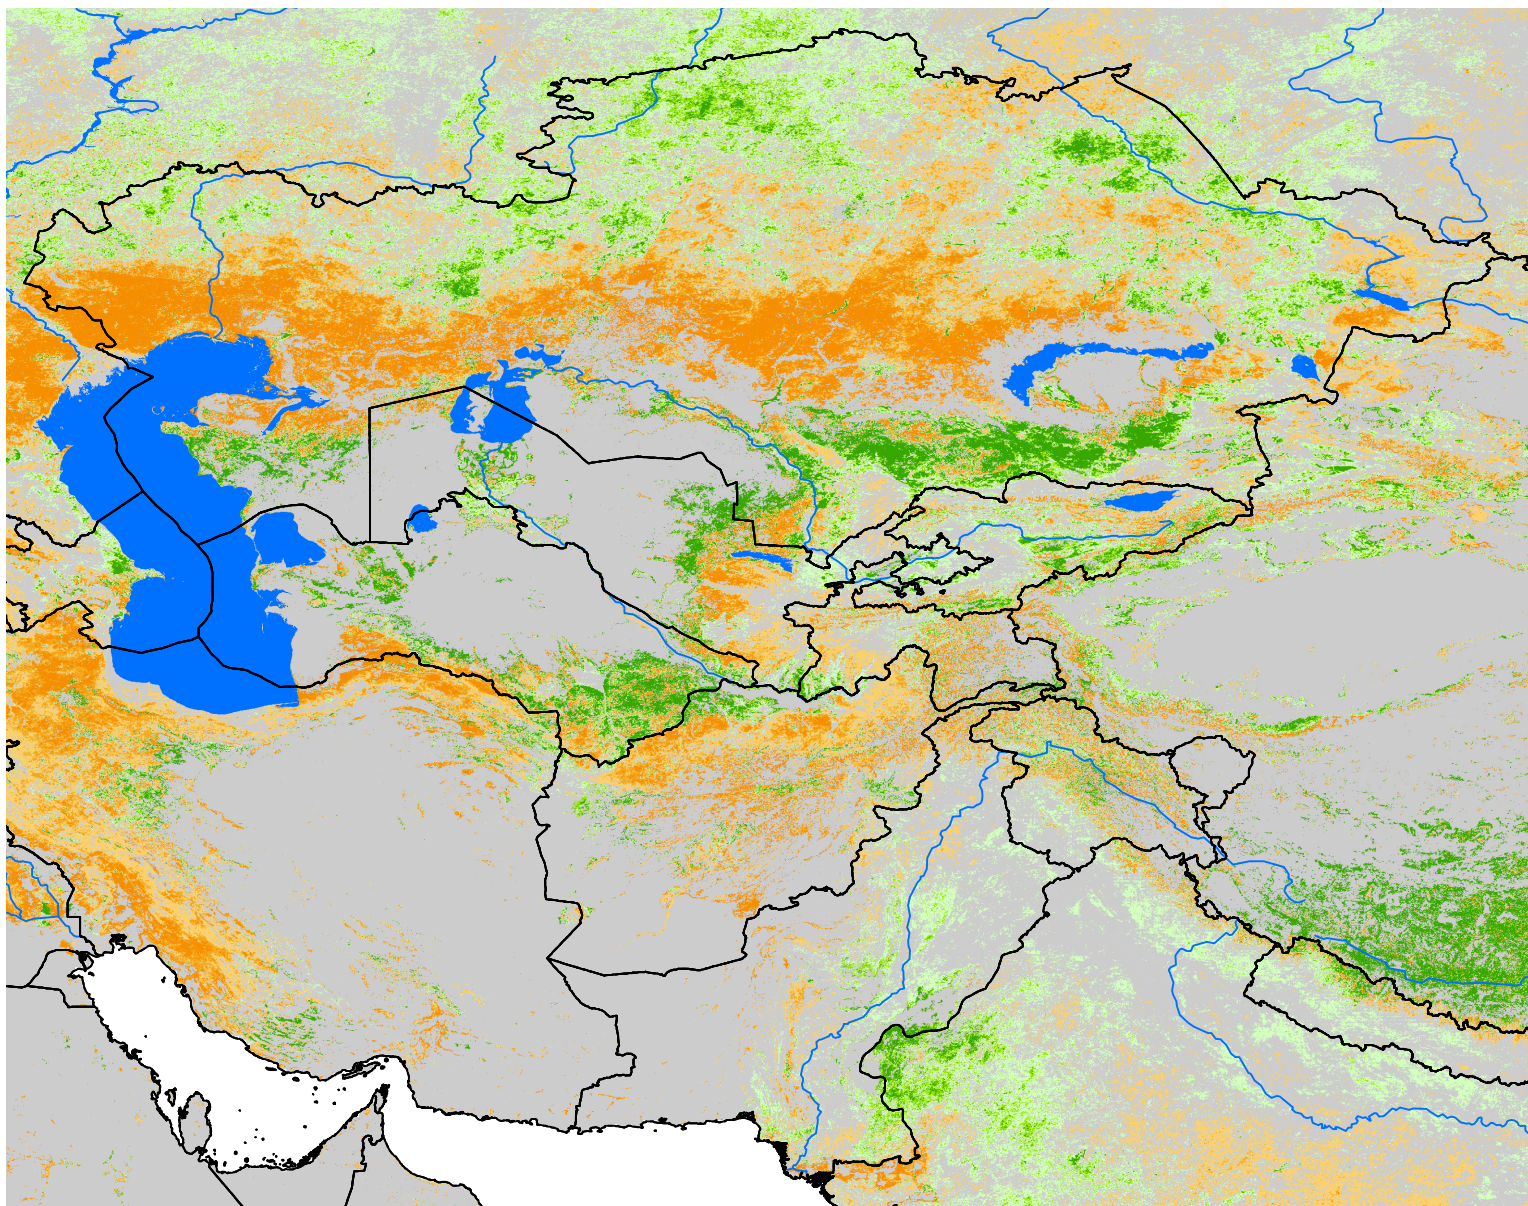

# Central Asia SSEBop Cumulative ET Anomaly

Percent of Median (2003-2015)  
Apr Dekad 1 - Aug Dekad 1, 2017

ET Anomaly (%)