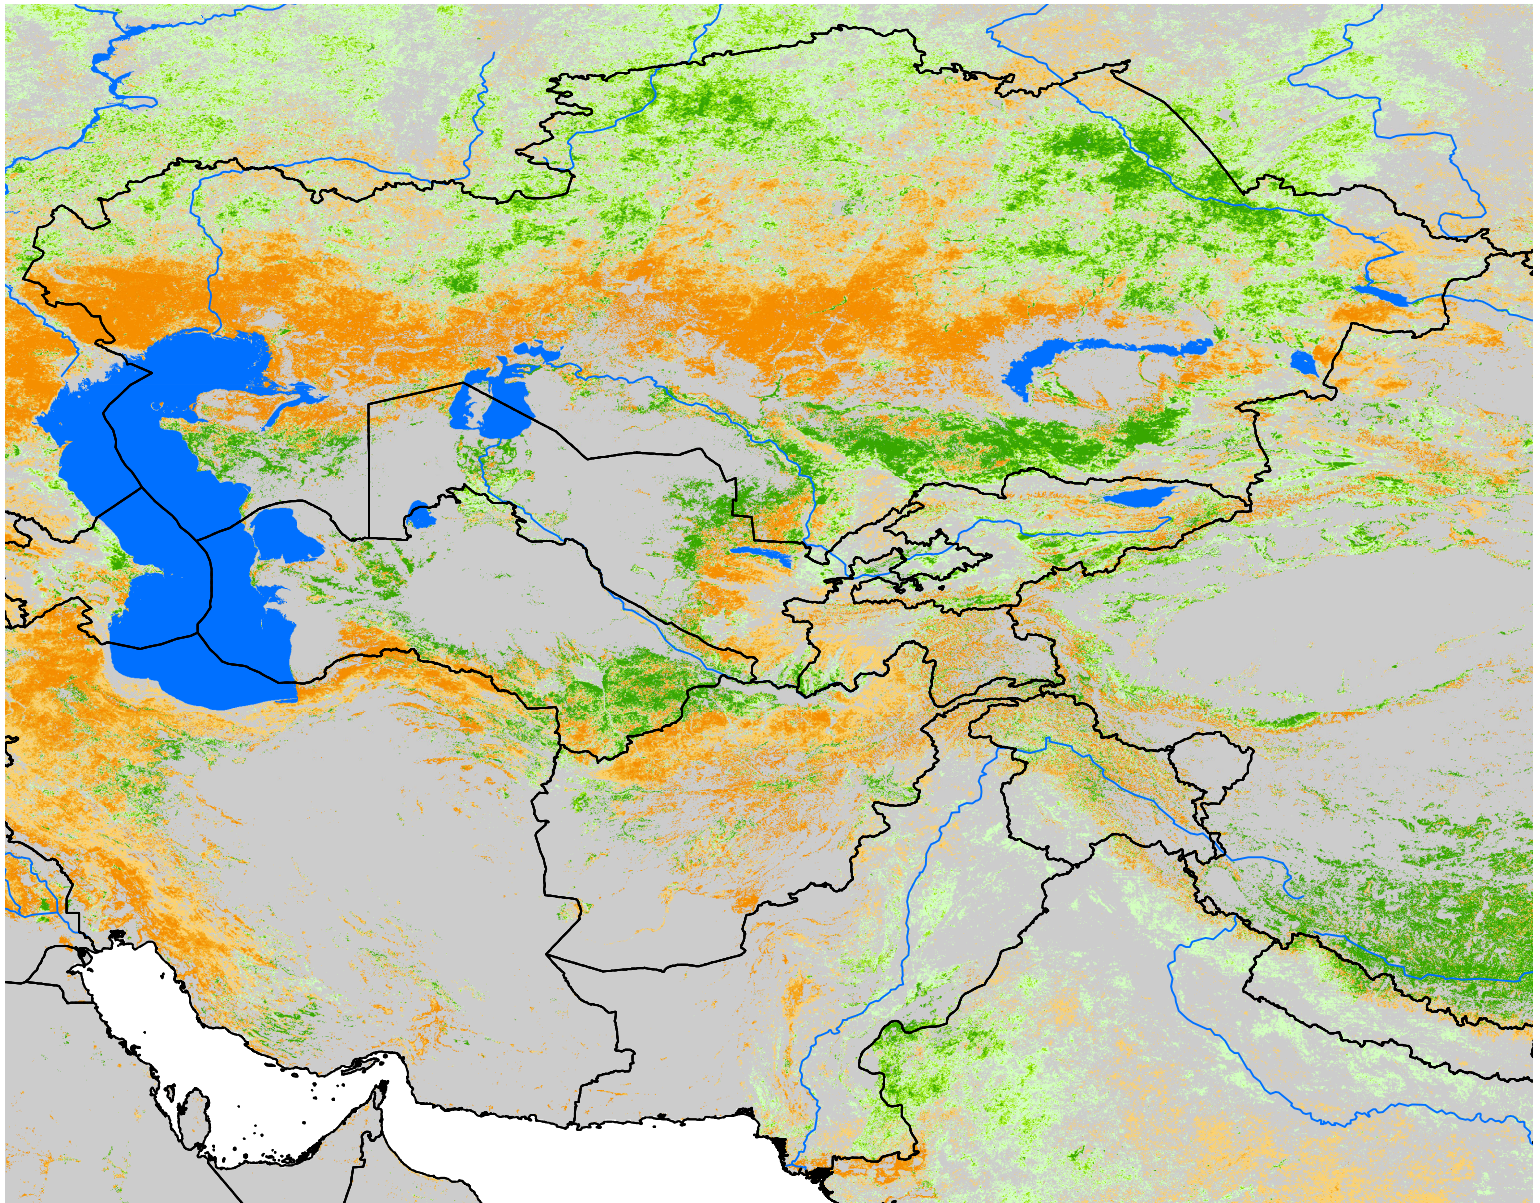

Central Asia

SSEBop Cumulative ET Anomaly

Percent of Median (2003-2015)
Apr Dekad 1 - Aug Dekad 3, 2017

ET Anomaly (%)