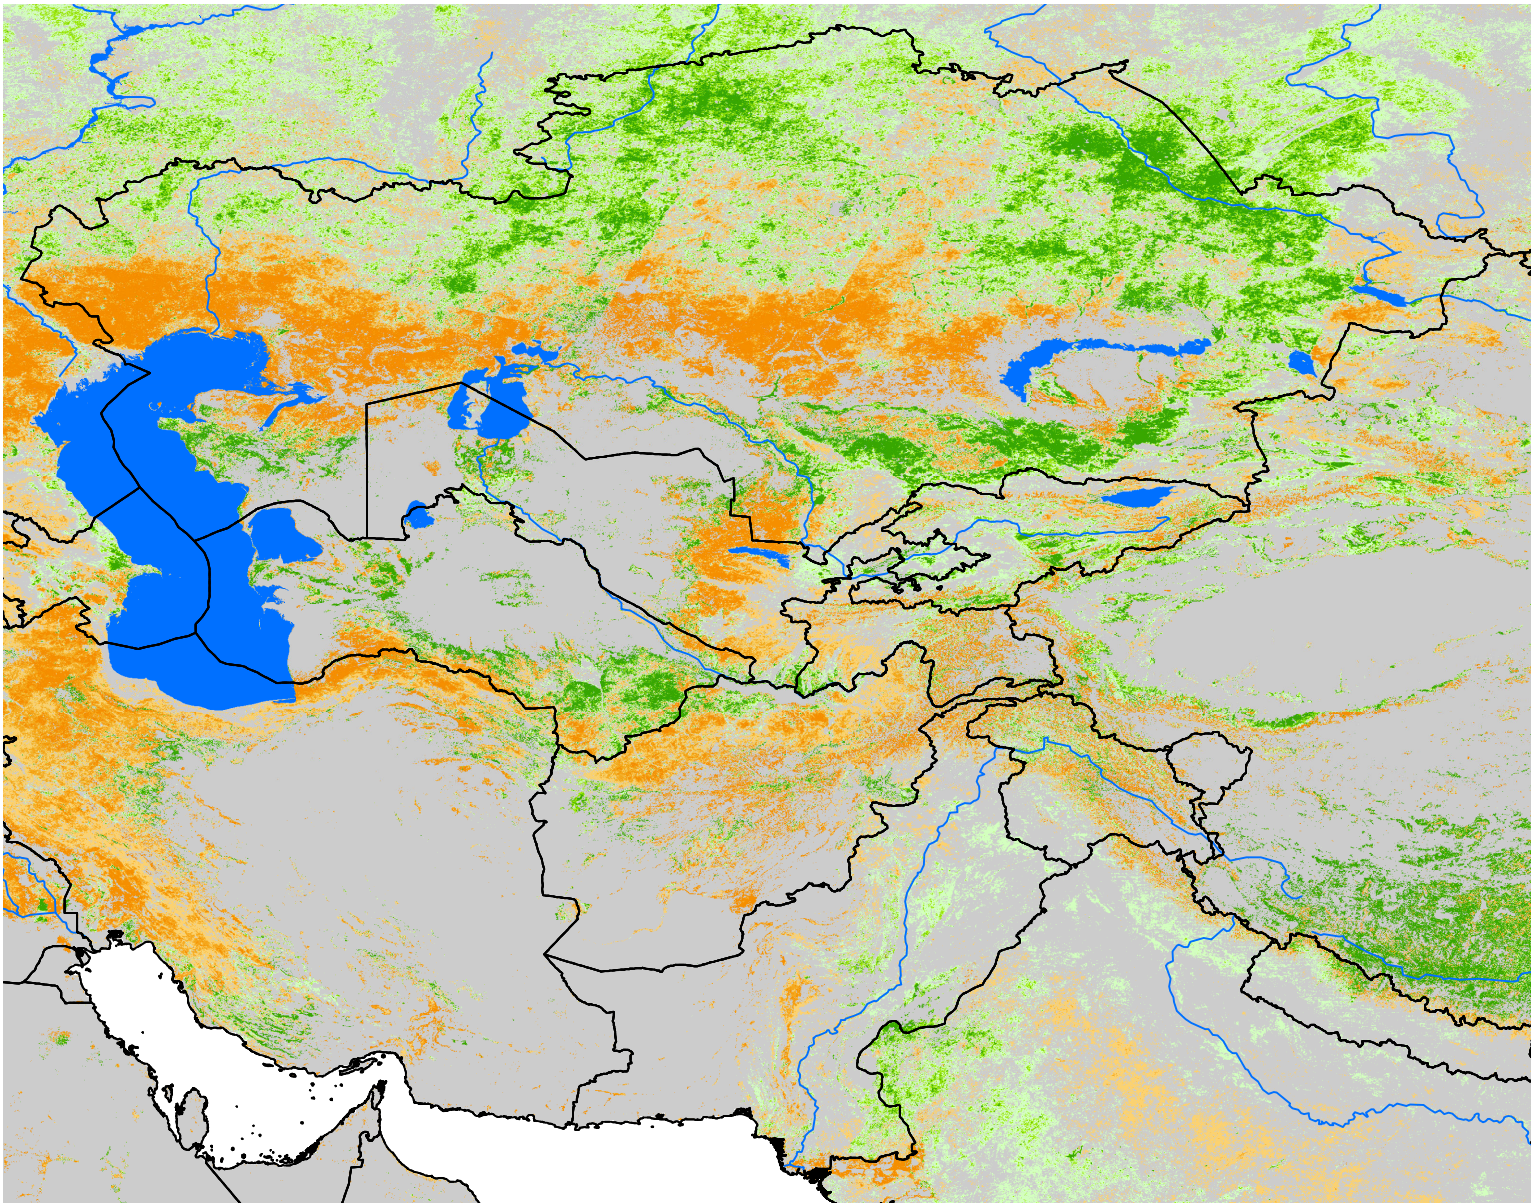

Central Asia SSEBop Cumulative ET Anomaly

Percent of Median (2003-2015)
Apr Dekad 1 - Dec Dekad 1, 2017

ET Anomaly (%)