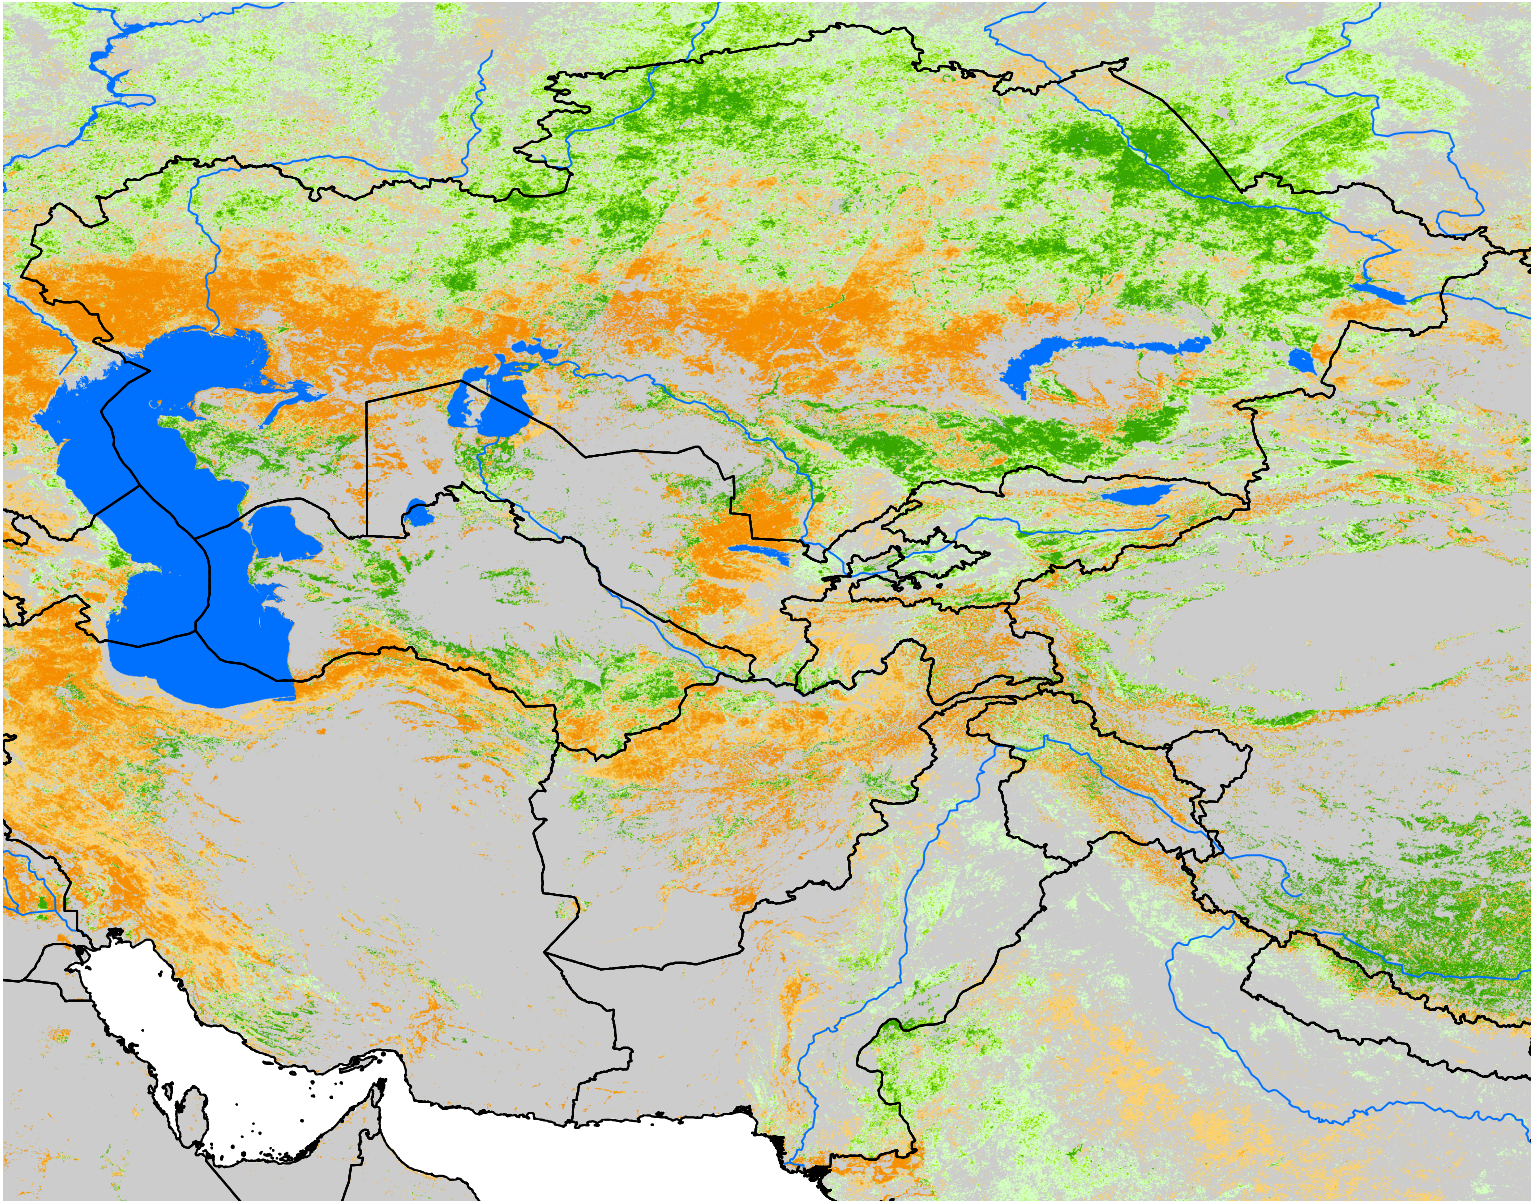

Central Asia SSEBop Cumulative ET Anomaly

Percent of Median (2003-2015)
Apr Dekad 1 - Dec Dekad 3, 2017

ET Anomaly (%)