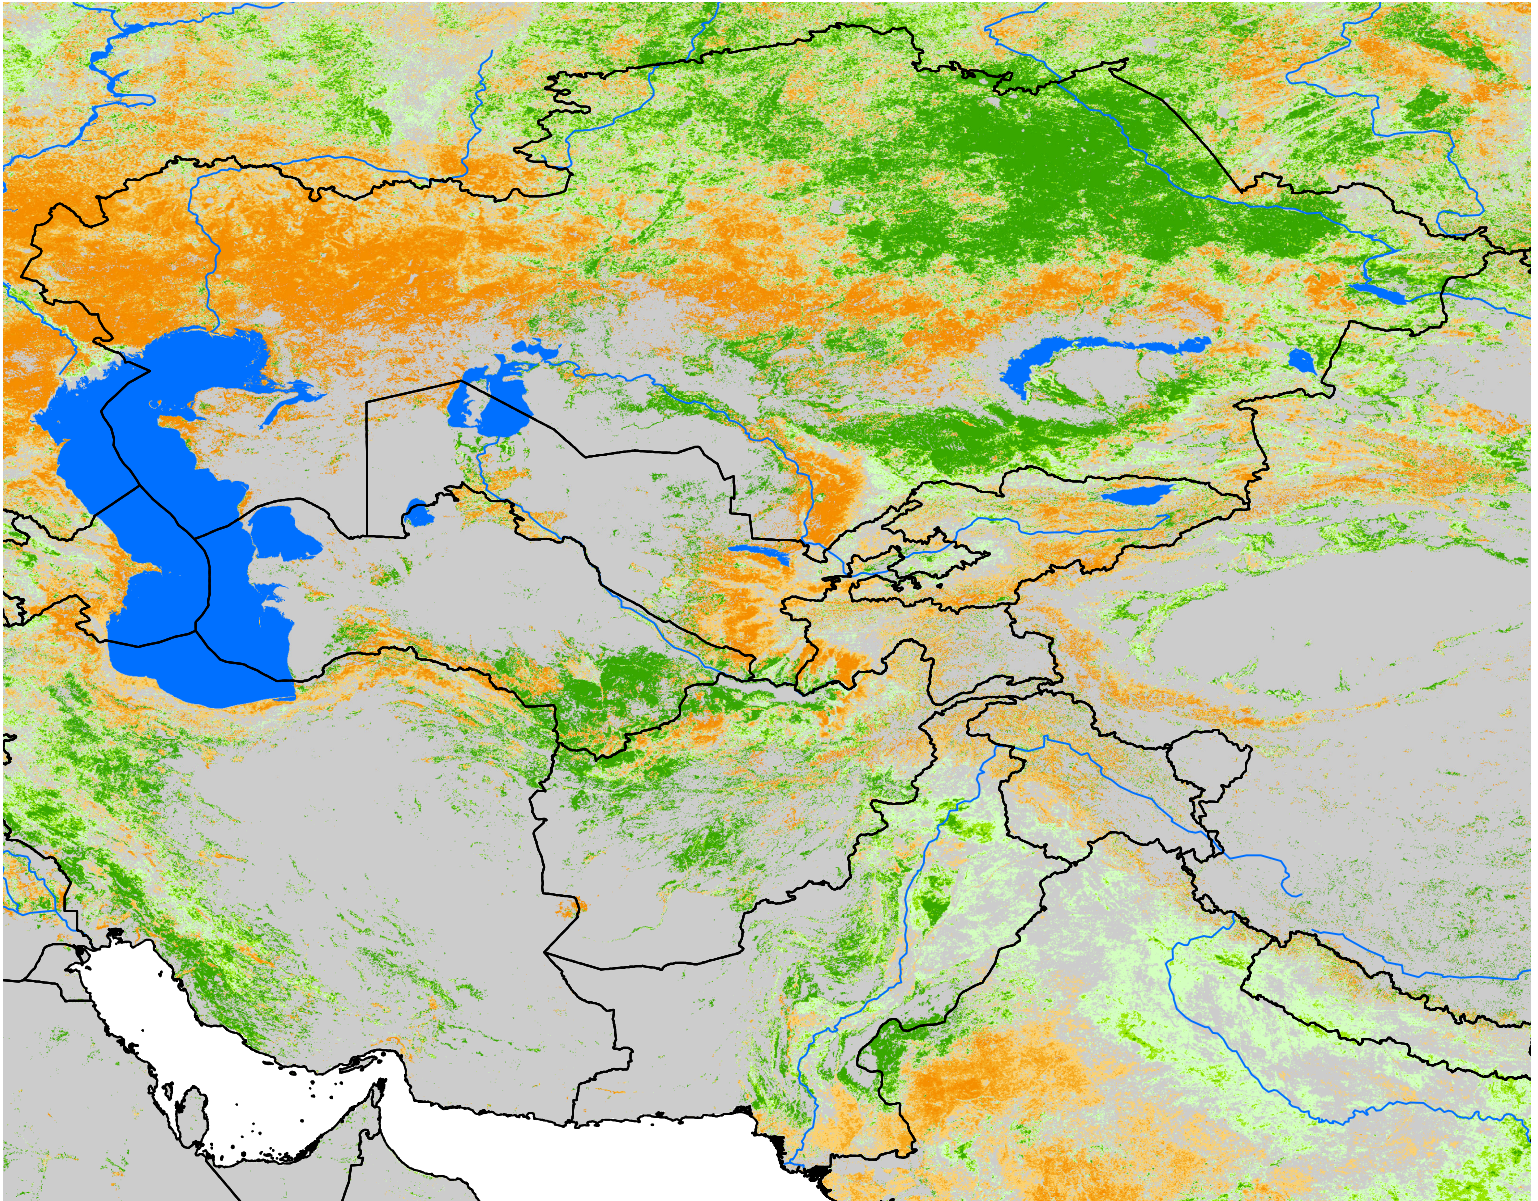

Central Asia SSEBop Cumulative ET Anomaly

Percent of Median (2003-2015)
Apr Dekad 1 - May Dekad 3, 2018

ET Anomaly (%)