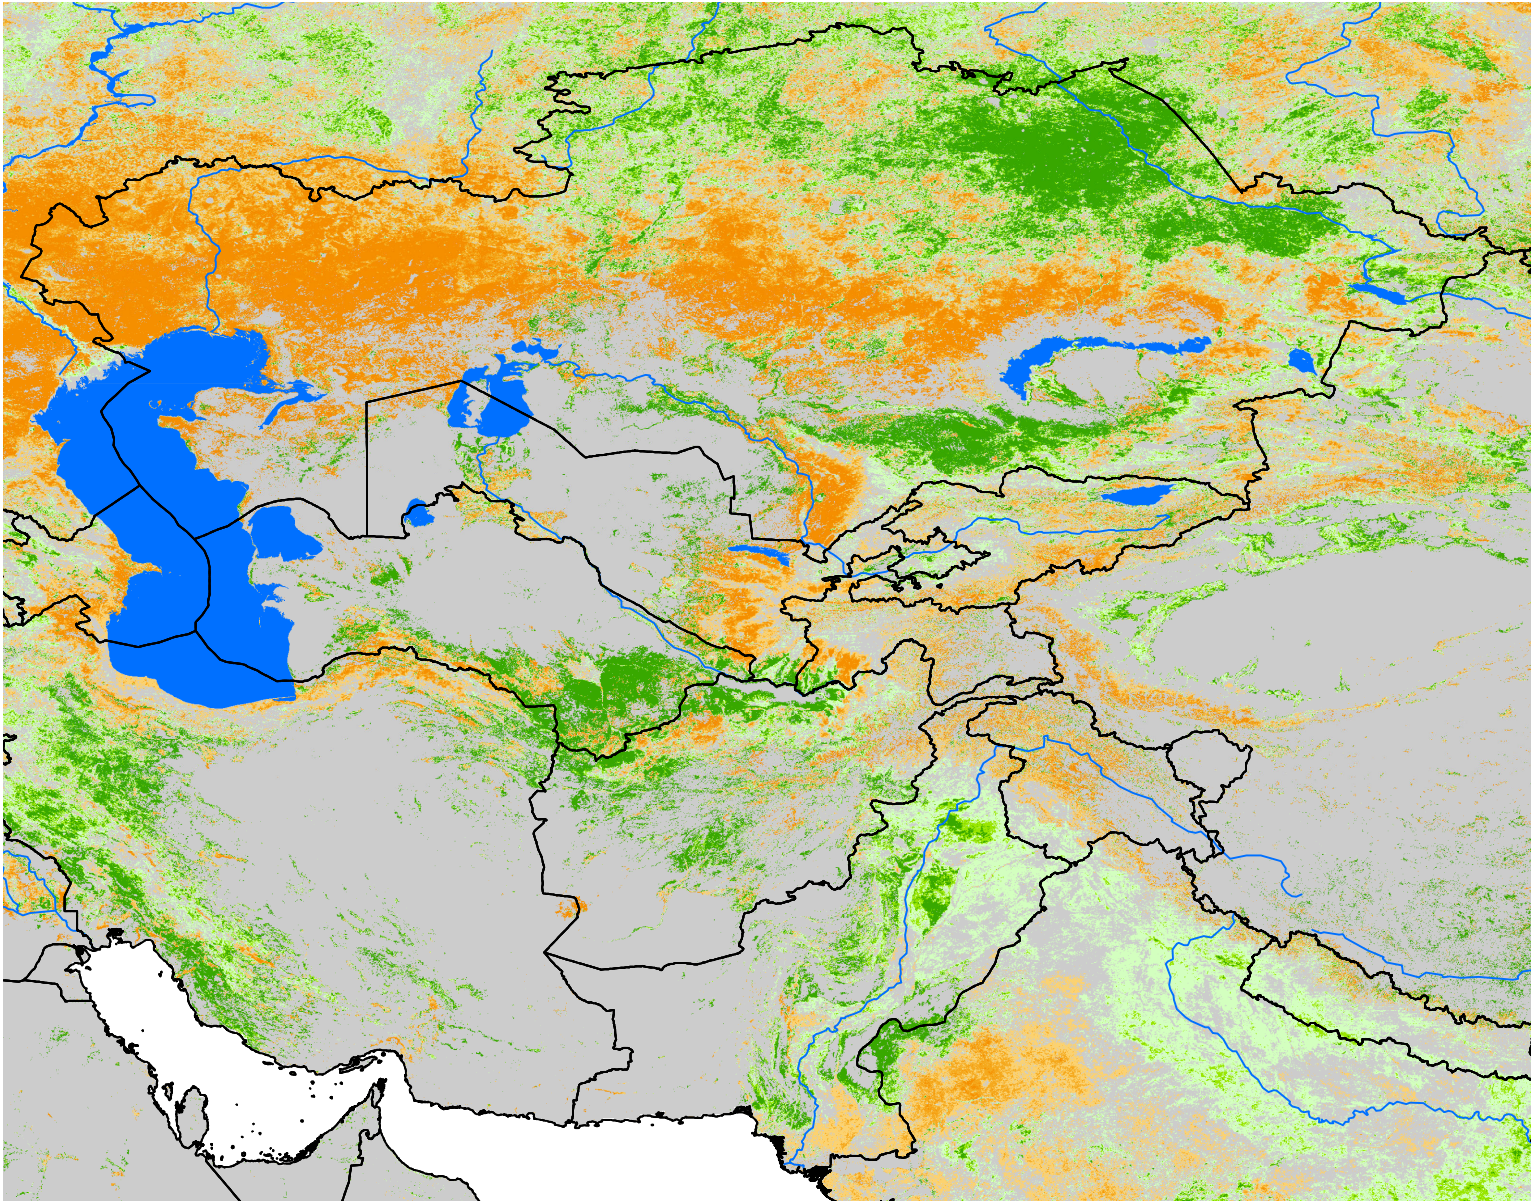

Central Asia SSEBop Cumulative ET Anomaly

Percent of Median (2003-2015)
Apr Dekad 1 - Jun Dekad 1, 2018

ET Anomaly (%)