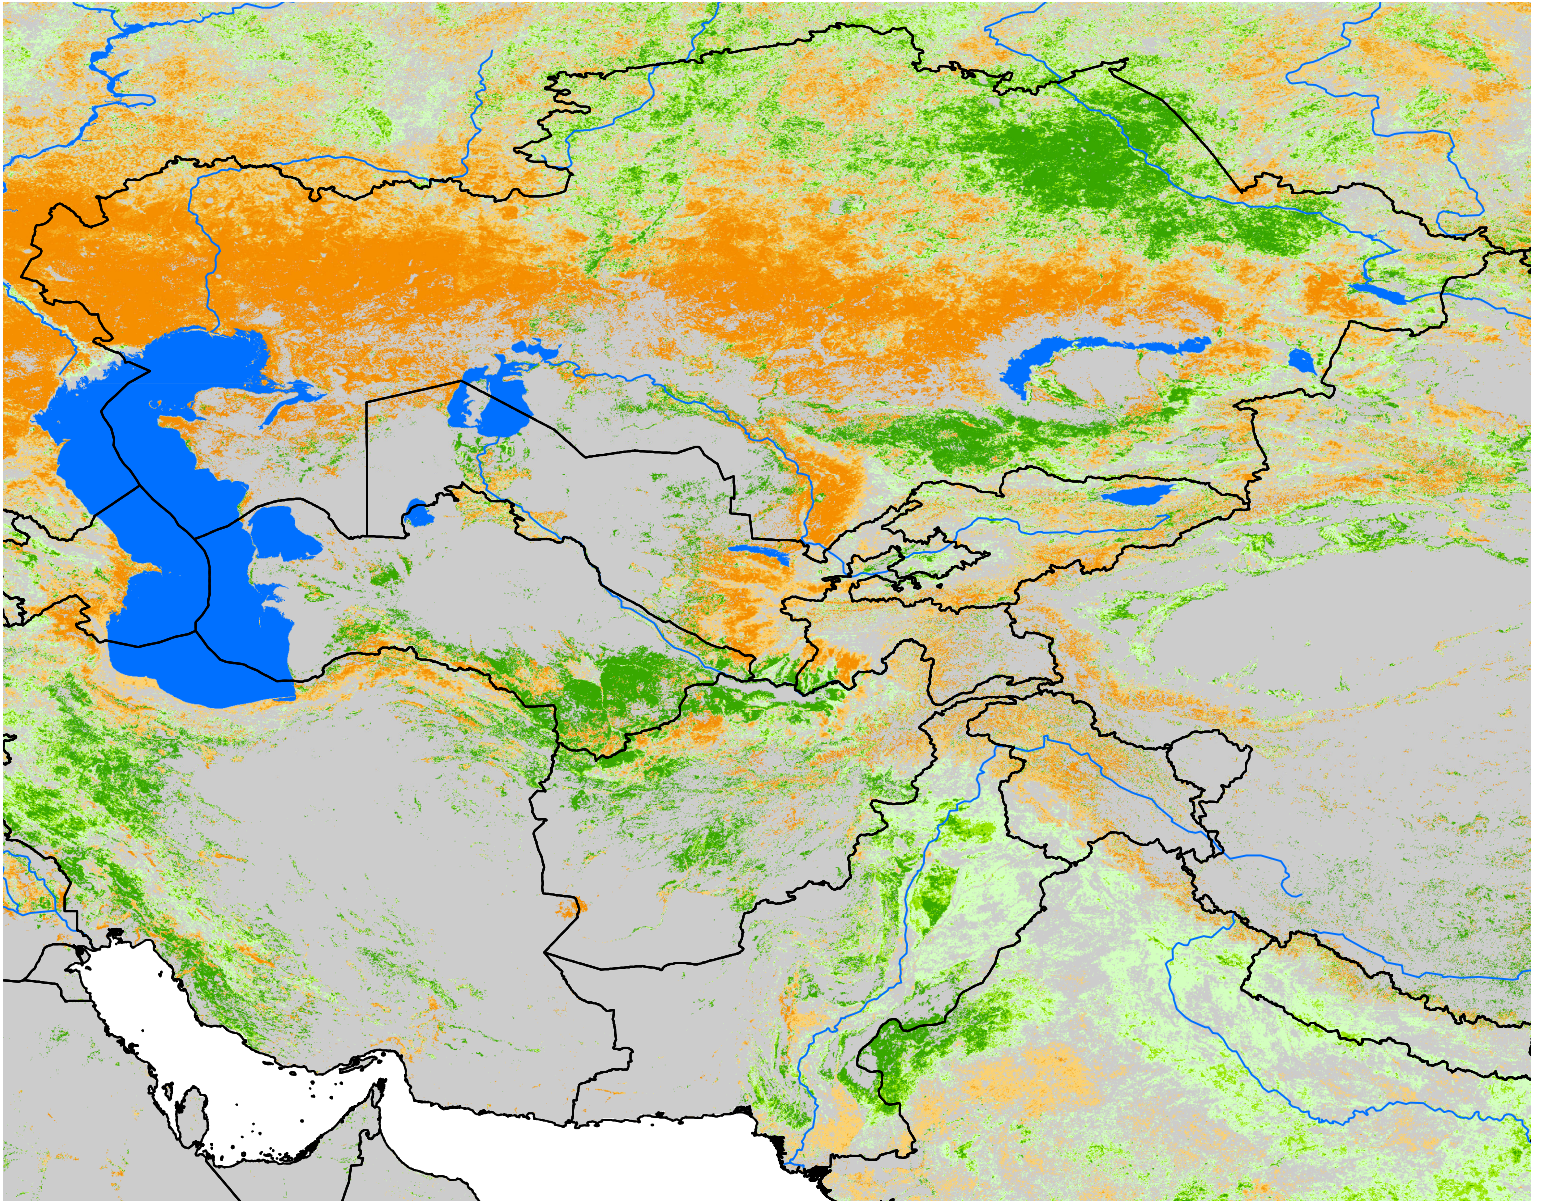

Central Asia SSEBop Cumulative ET Anomaly

Percent of Median (2003-2015)
Apr Dekad 1 - Jun Dekad 2, 2018

ET Anomaly (%)