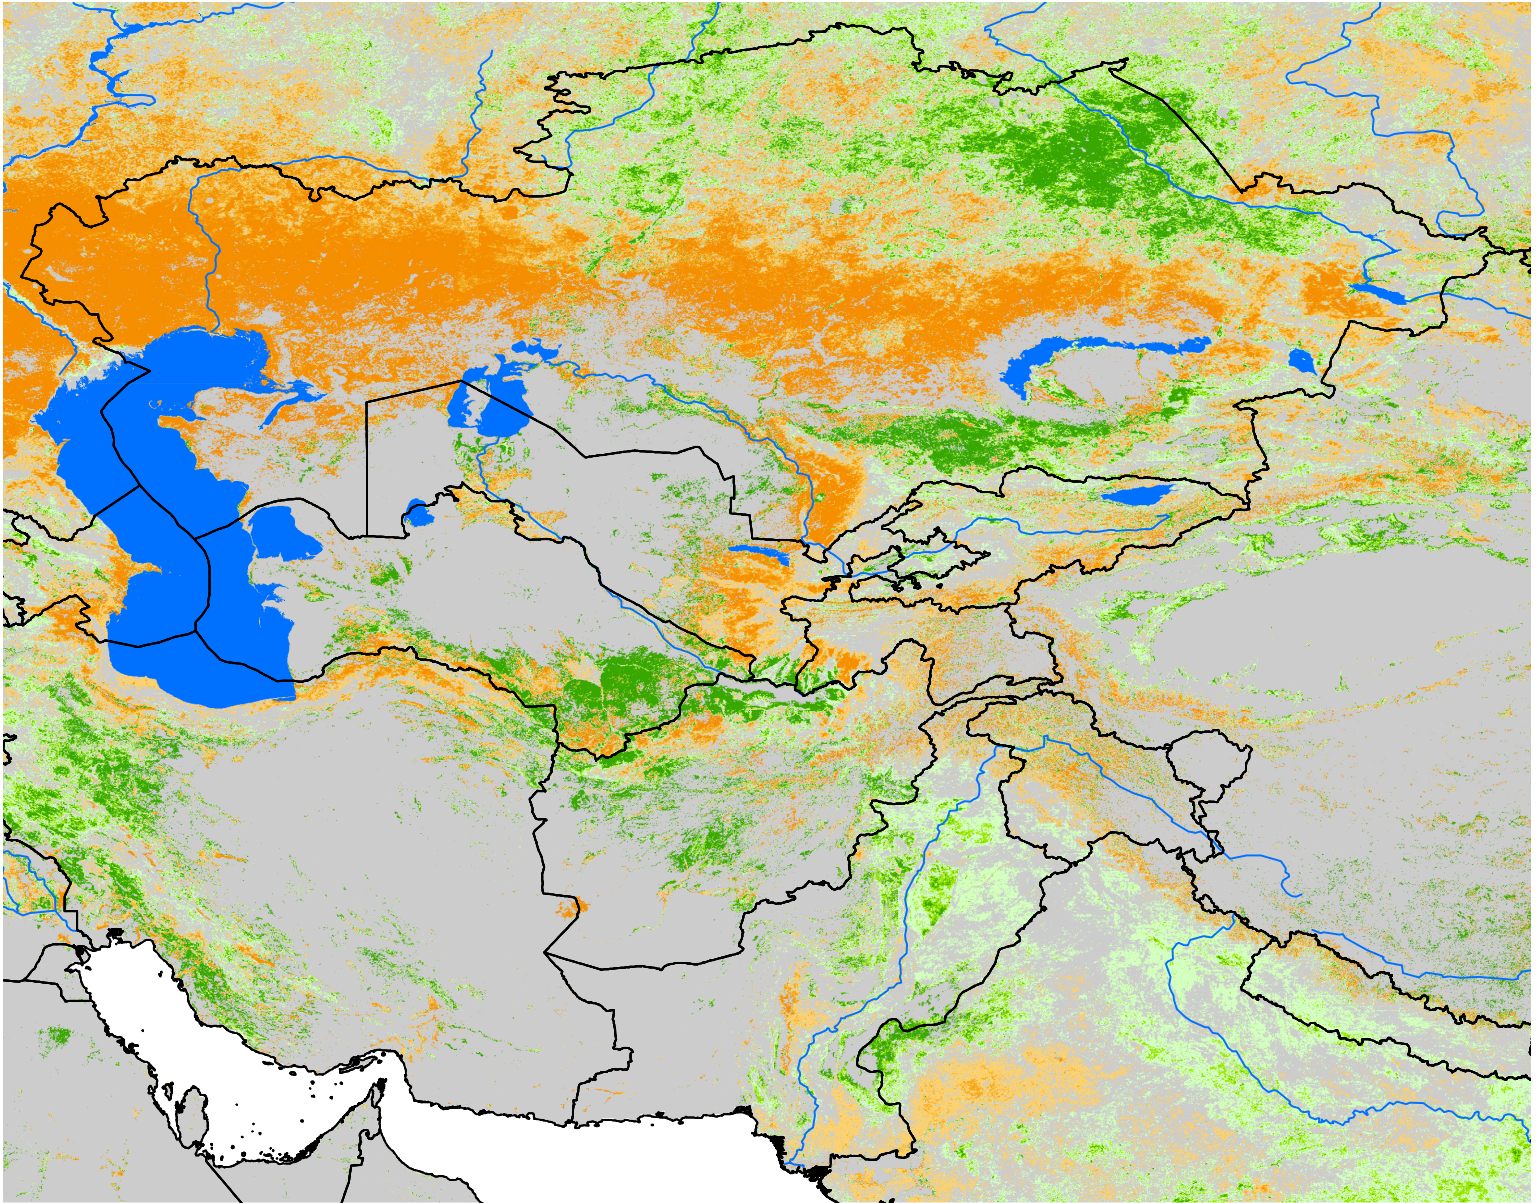

Central Asia SSEBop Cumulative ET Anomaly

Percent of Median (2003-2015)
Apr Dekad 1 - Jun Dekad 3, 2018

ET Anomaly (%)