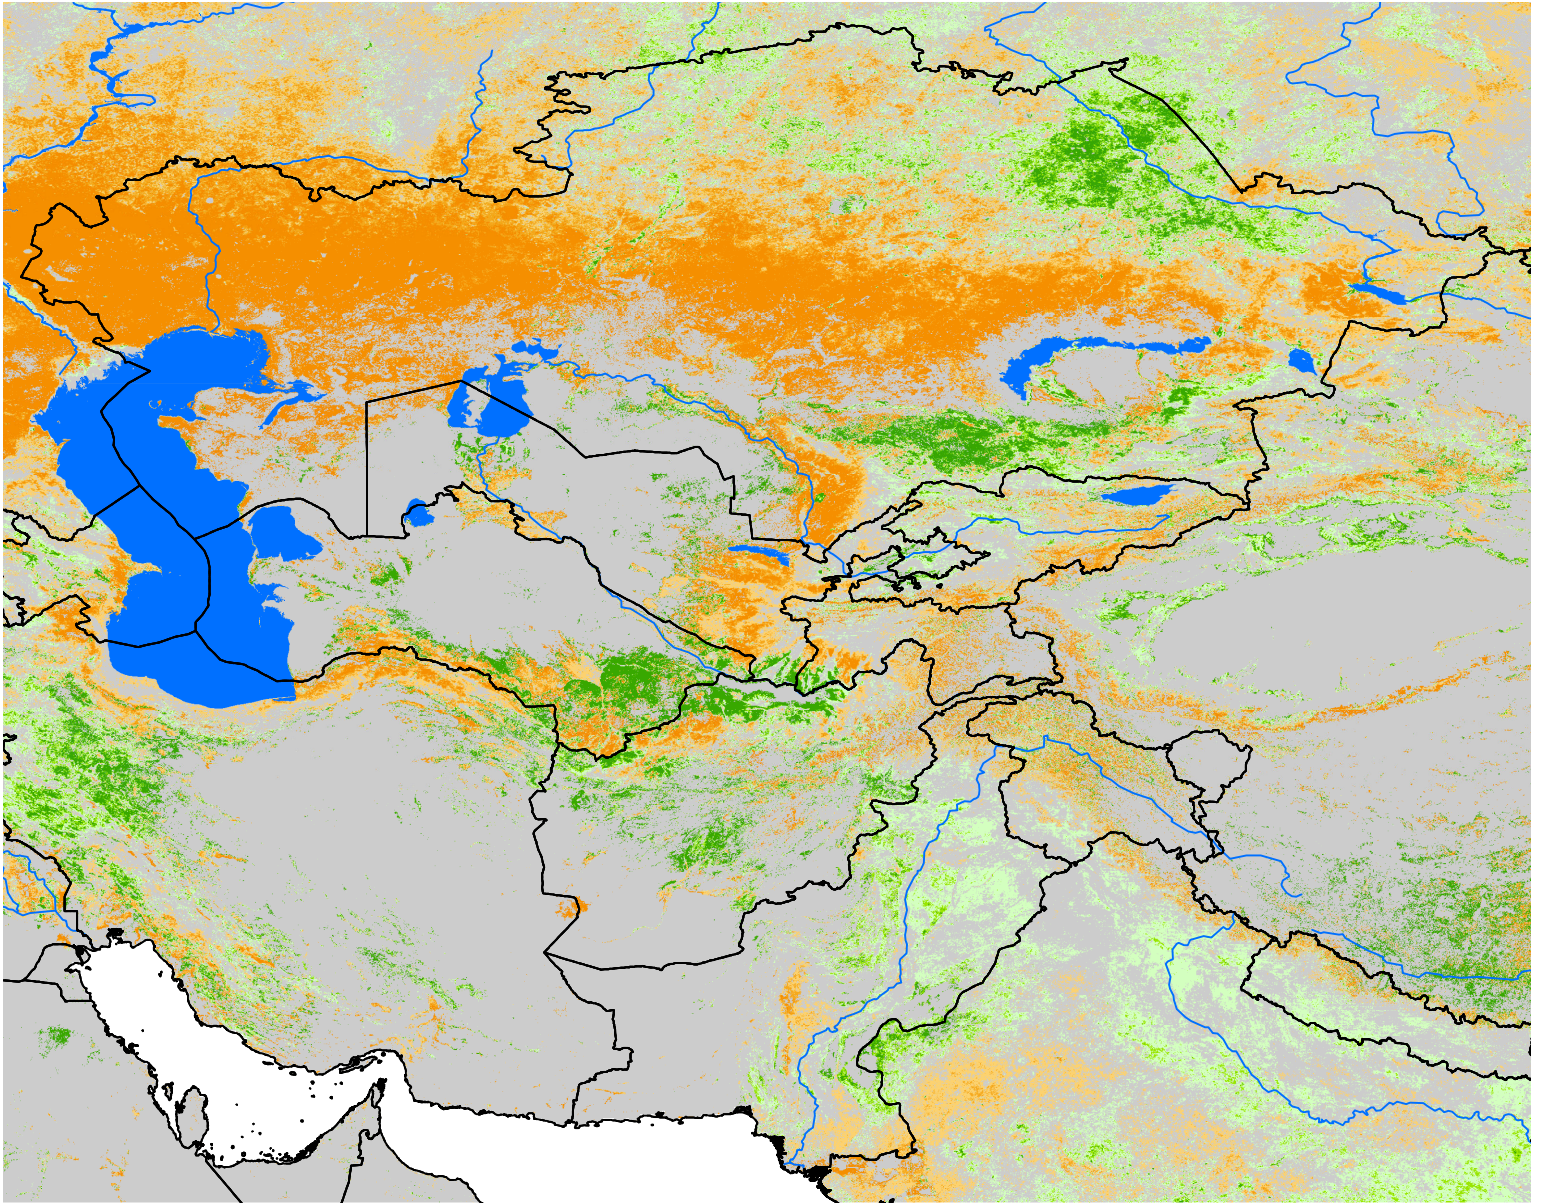

Central Asia SSEBop Cumulative ET Anomaly

Percent of Median (2003-2015)
Apr Dekad 1 - Jul Dekad 2, 2018

ET Anomaly (%)