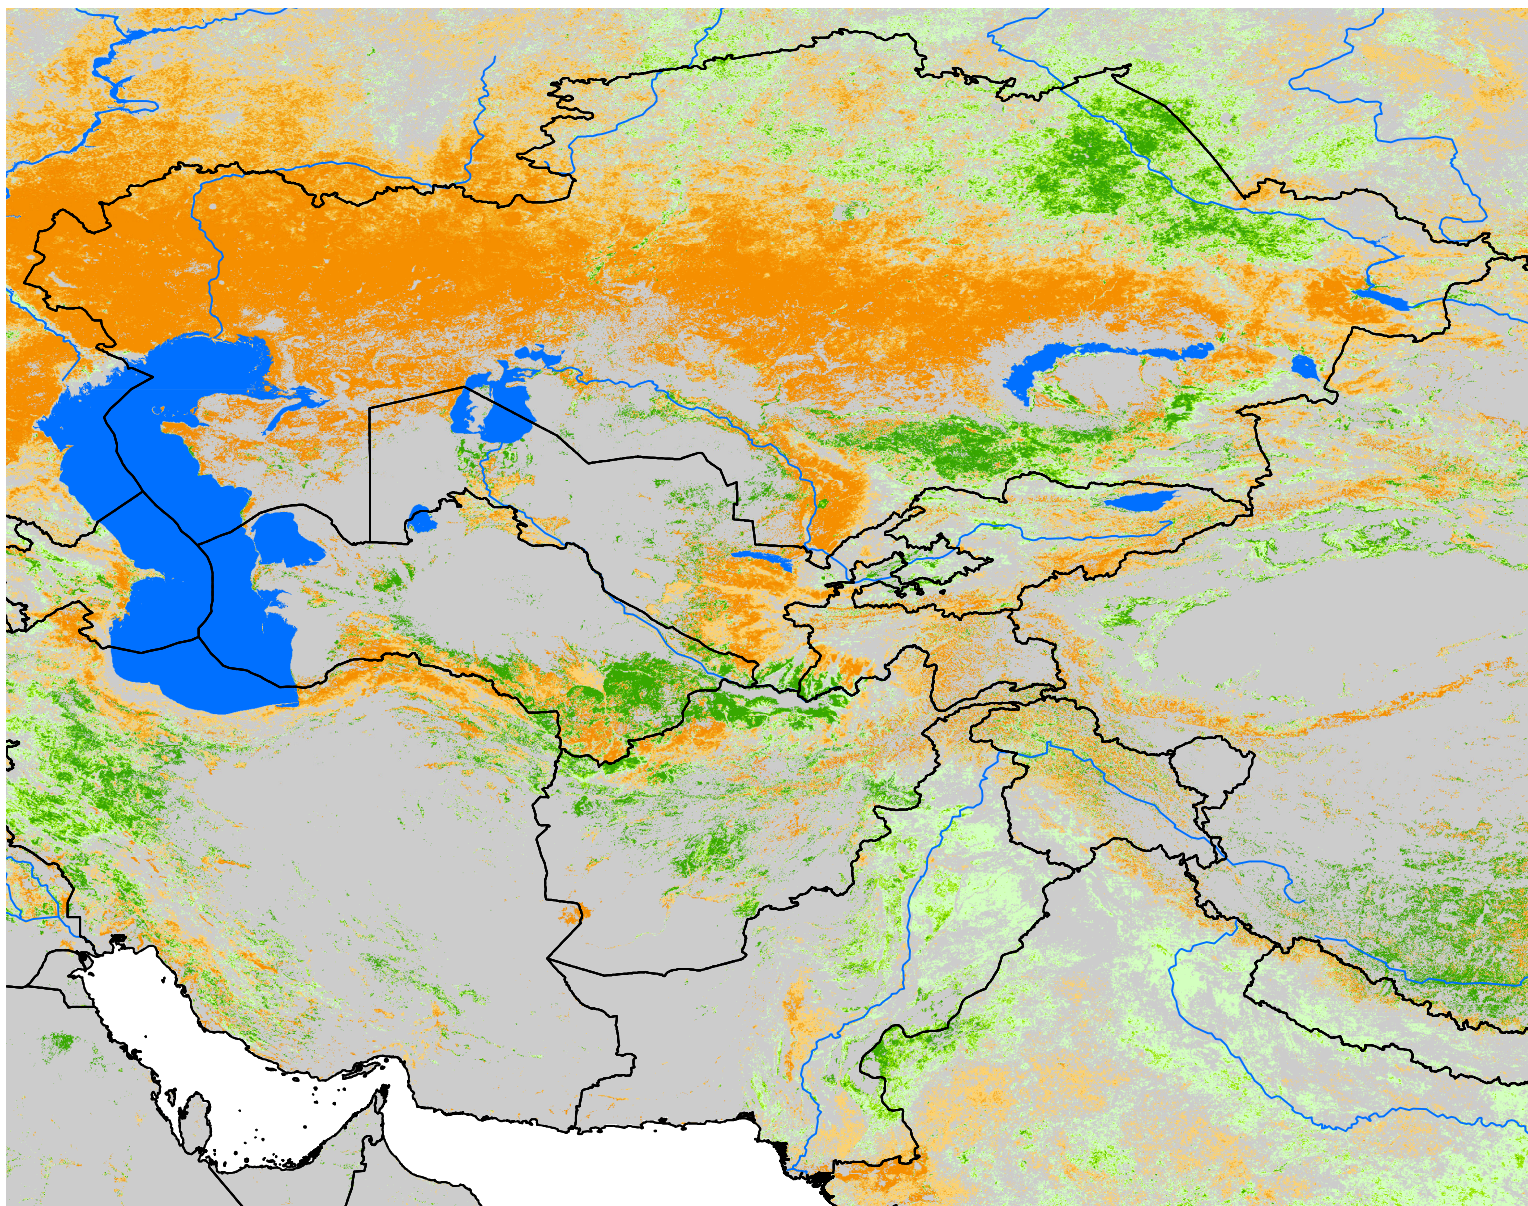

Central Asia SSEBop Cumulative ET Anomaly

Percent of Median (2003-2015)
Apr Dekad 1 - Jul Dekad 3, 2018

ET Anomaly (%)