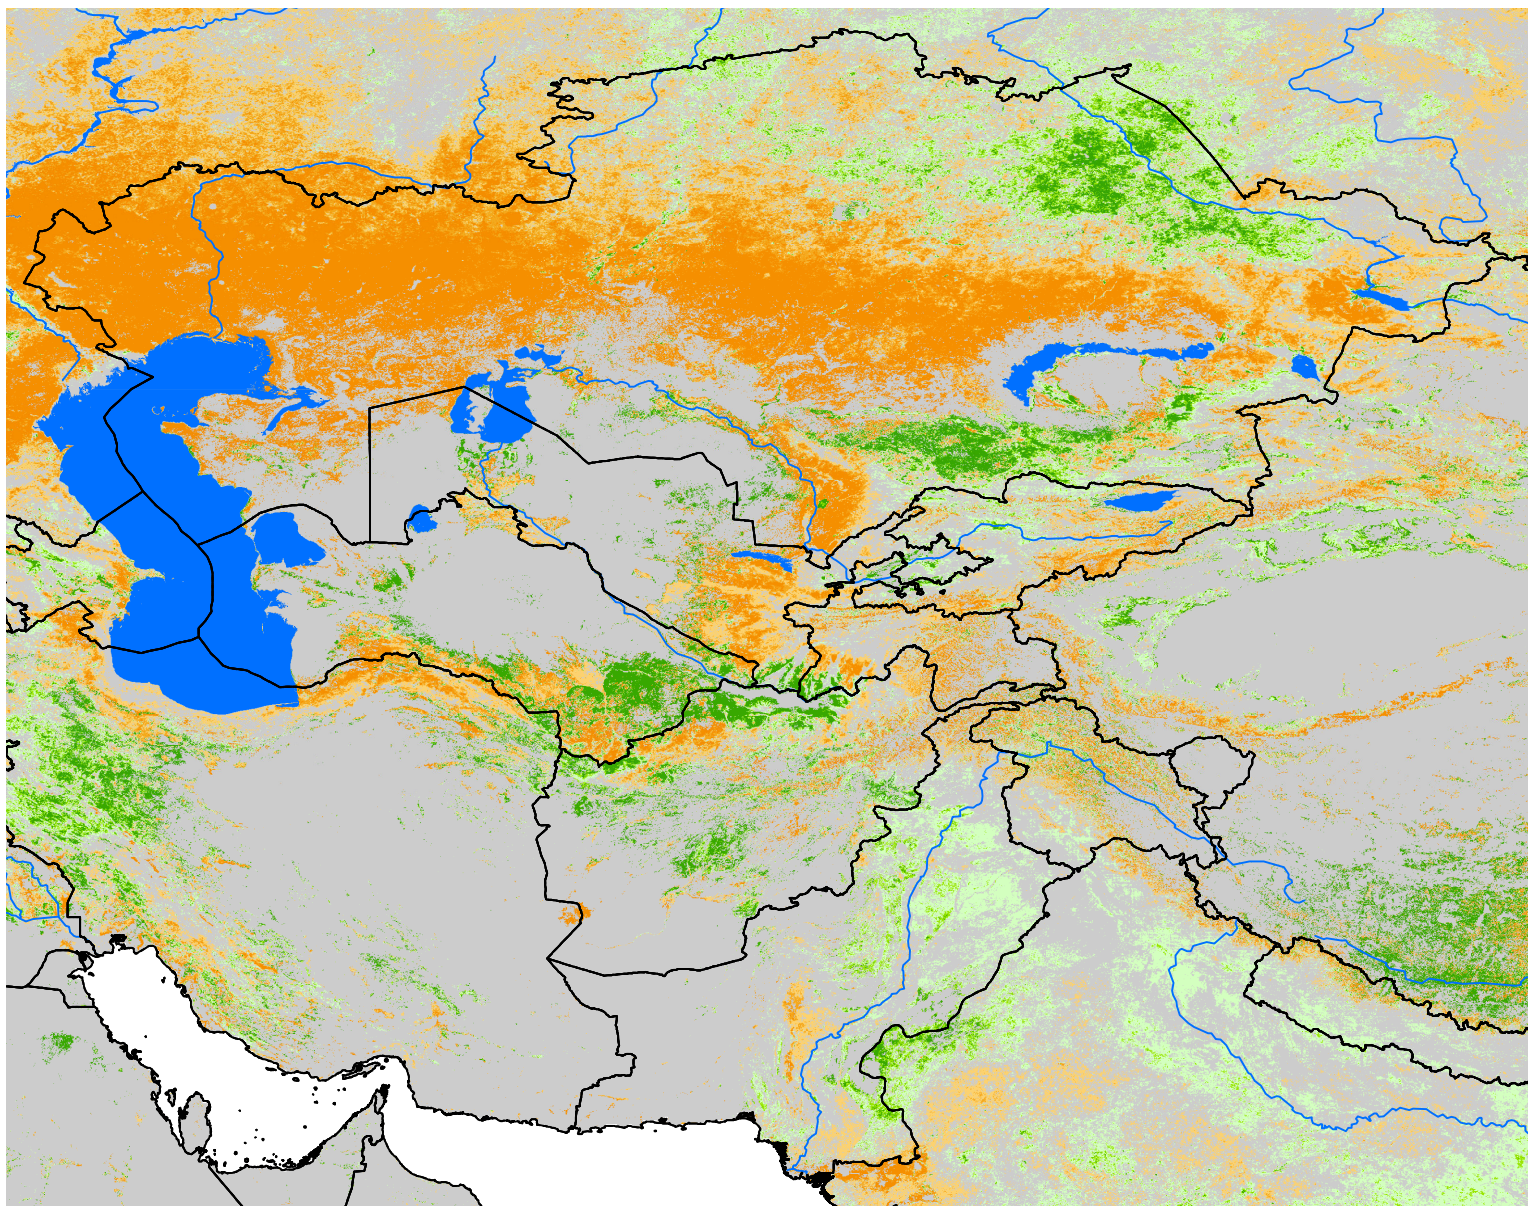

Central Asia SSEBop Cumulative ET Anomaly

Percent of Median (2003-2015)
Apr Dekad 1 - Aug Dekad 1, 2018

ET Anomaly (%)