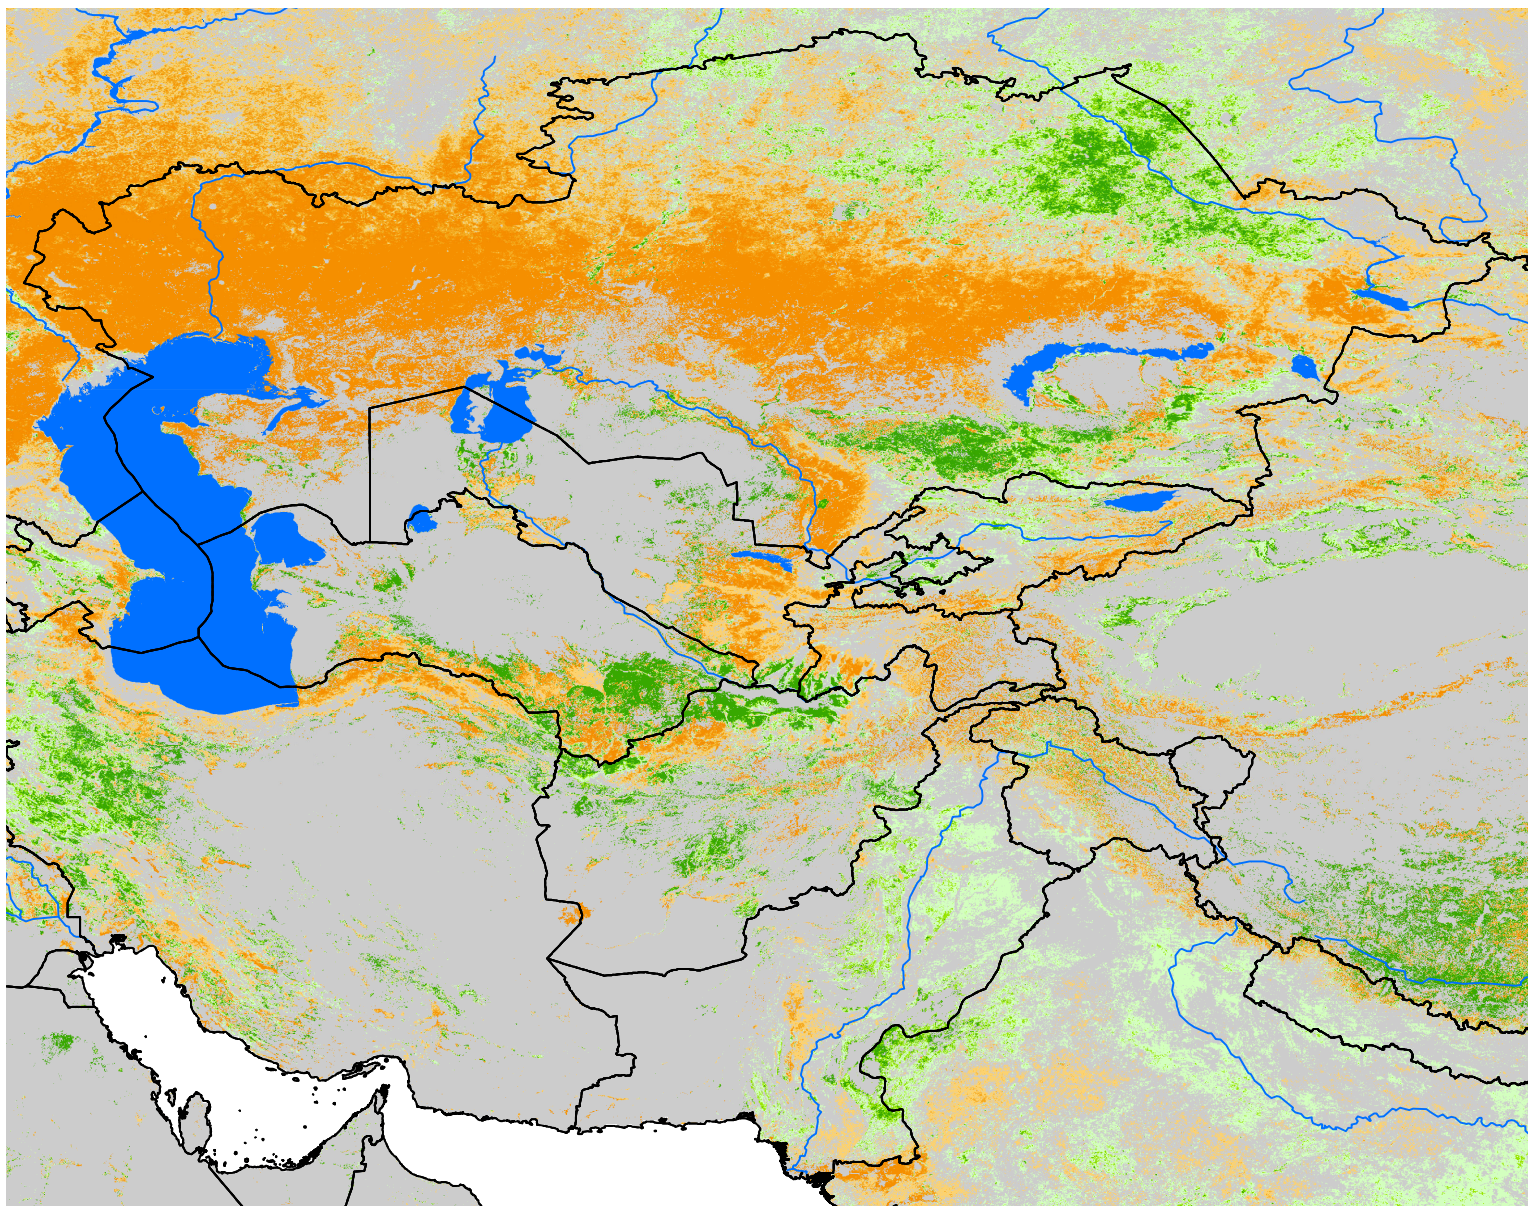

Central Asia SSEBop Cumulative ET Anomaly

Percent of Median (2003-2015)
Apr Dekad 1 - Aug Dekad 2, 2018

ET Anomaly (%)