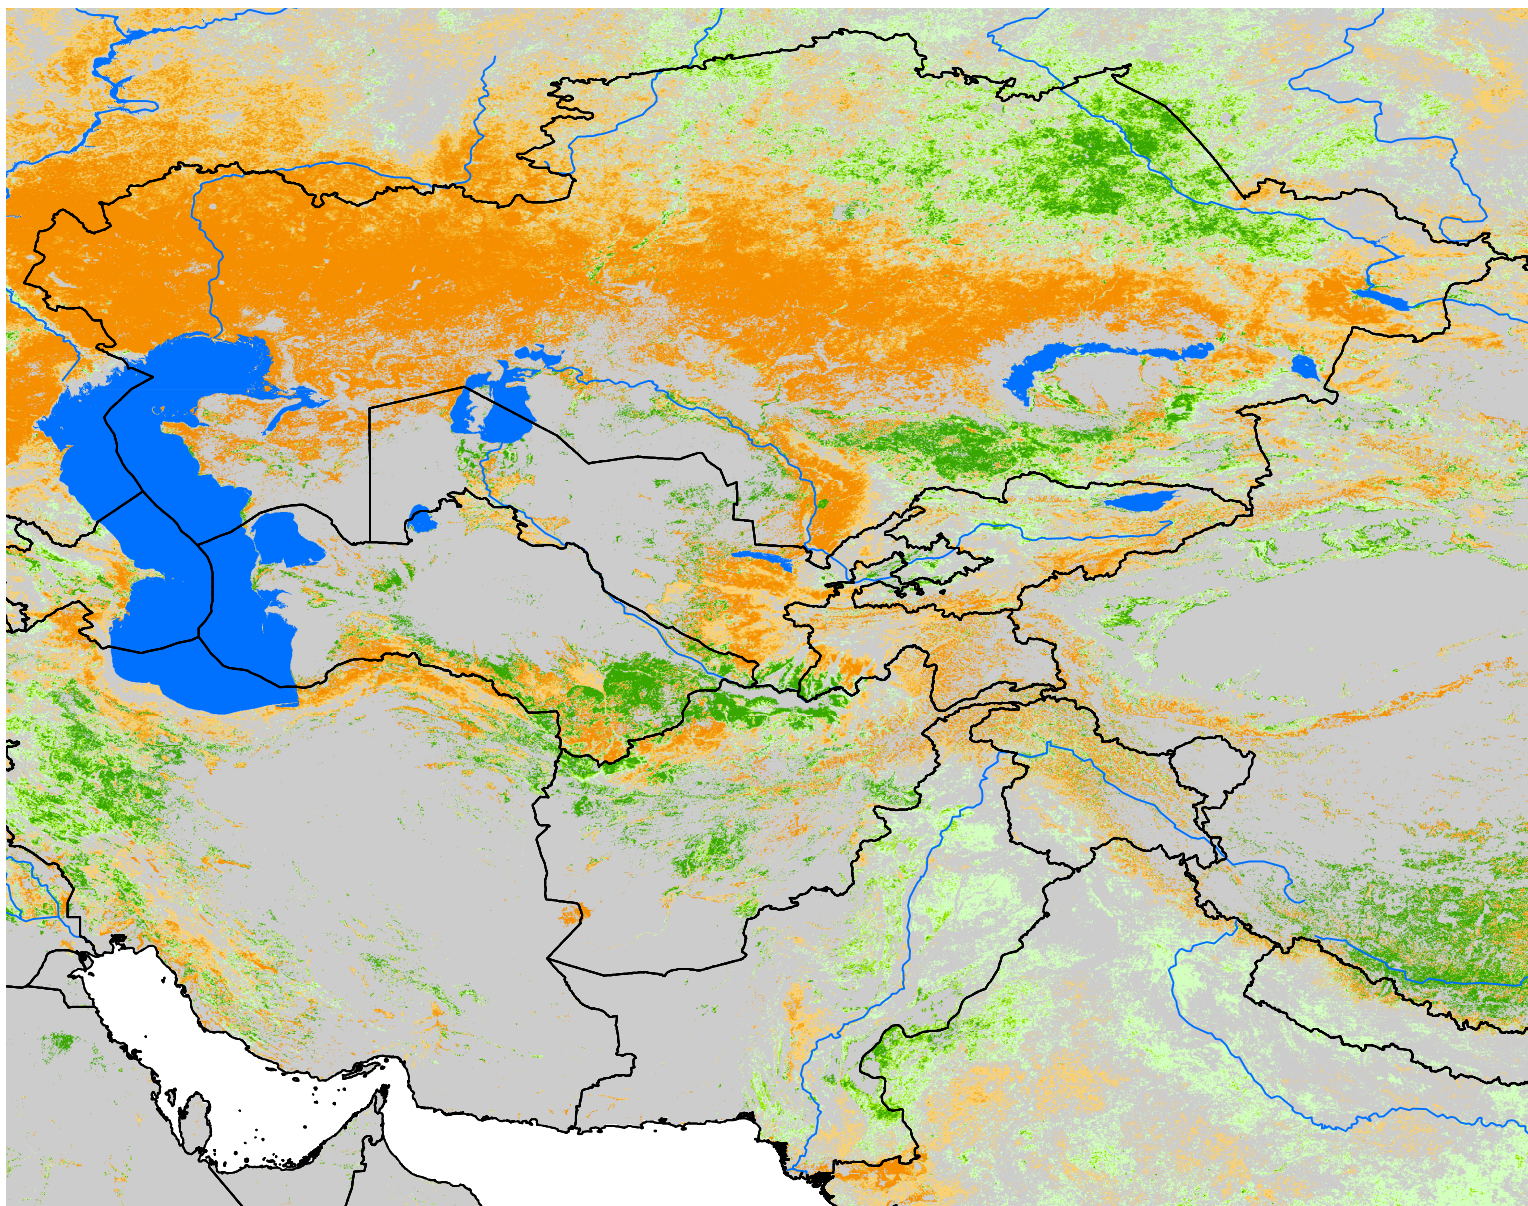

Central Asia SSEBop Cumulative ET Anomaly

Percent of Median (2003-2015)
Apr Dekad 1 - Aug Dekad 3, 2018

ET Anomaly (%)