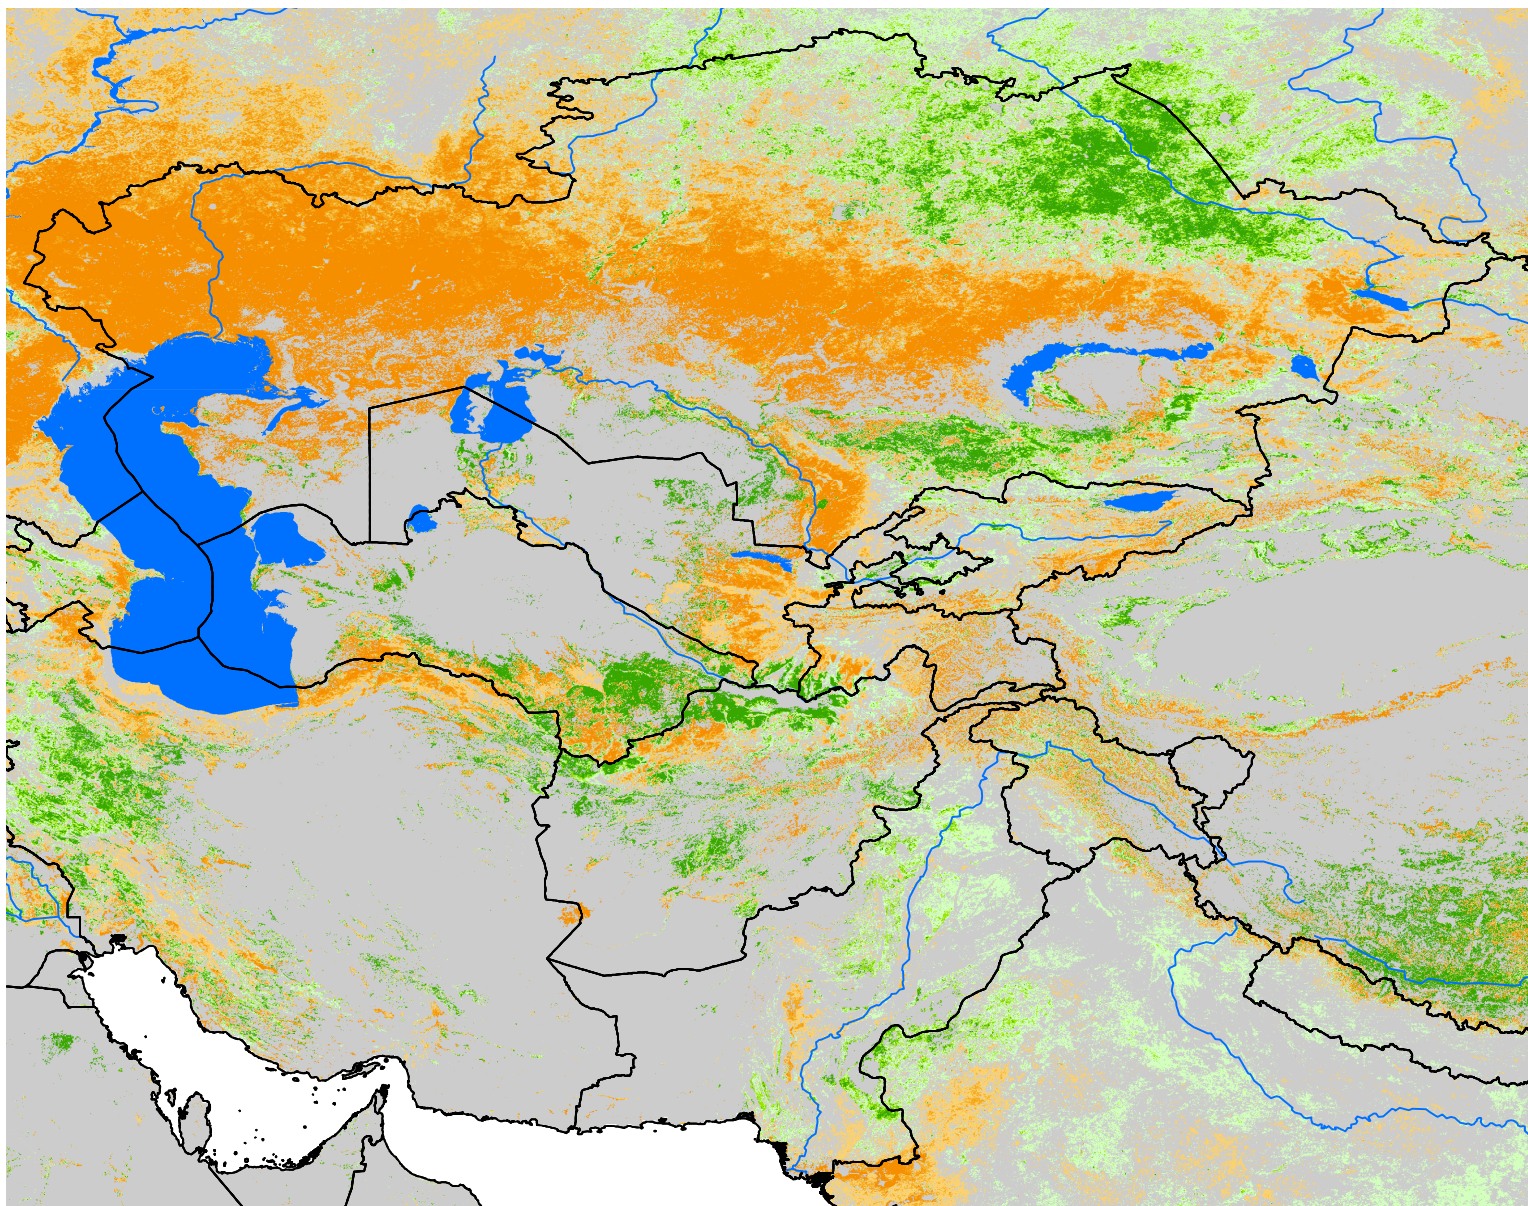

Central Asia

SSEBop Cumulative ET Anomaly

Percent of Median (2003-2015)
Apr Dekad 1 - Oct Dekad 2, 2018

ET Anomaly (%)