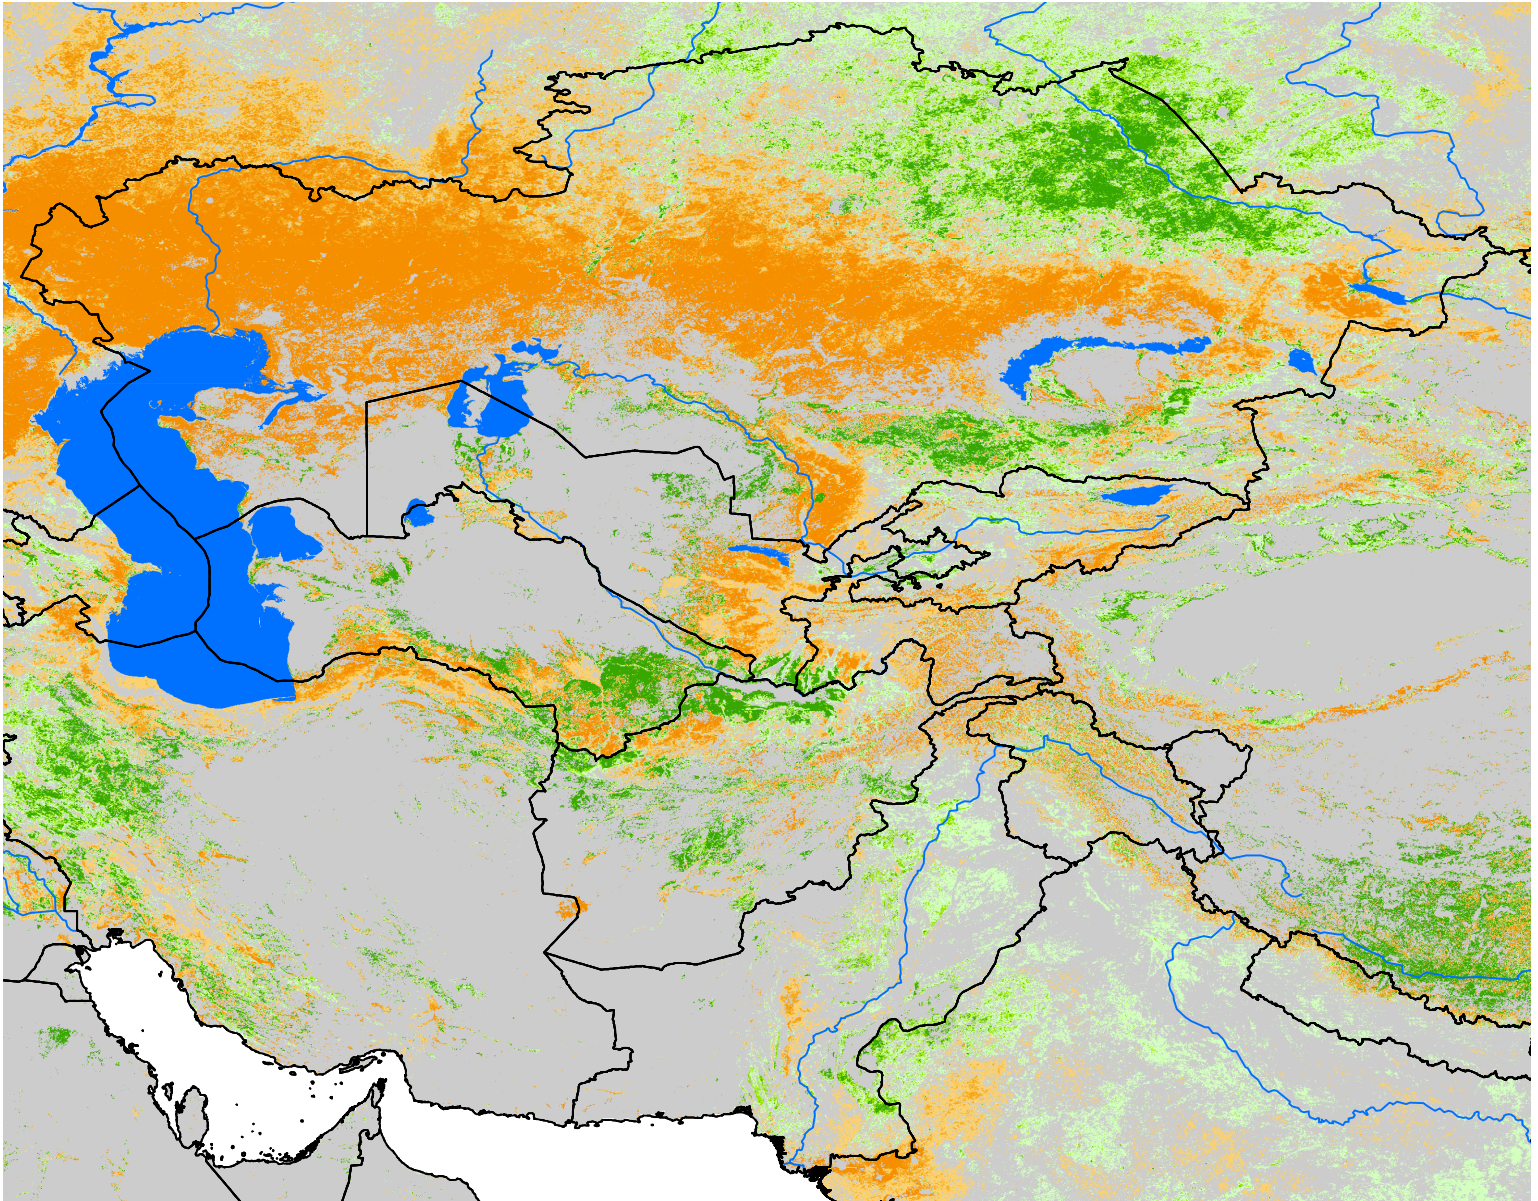

Central Asia SSEBop Cumulative ET Anomaly

Percent of Median (2003-2015)
Apr Dekad 1 - Oct Dekad 3, 2018

ET Anomaly (%)