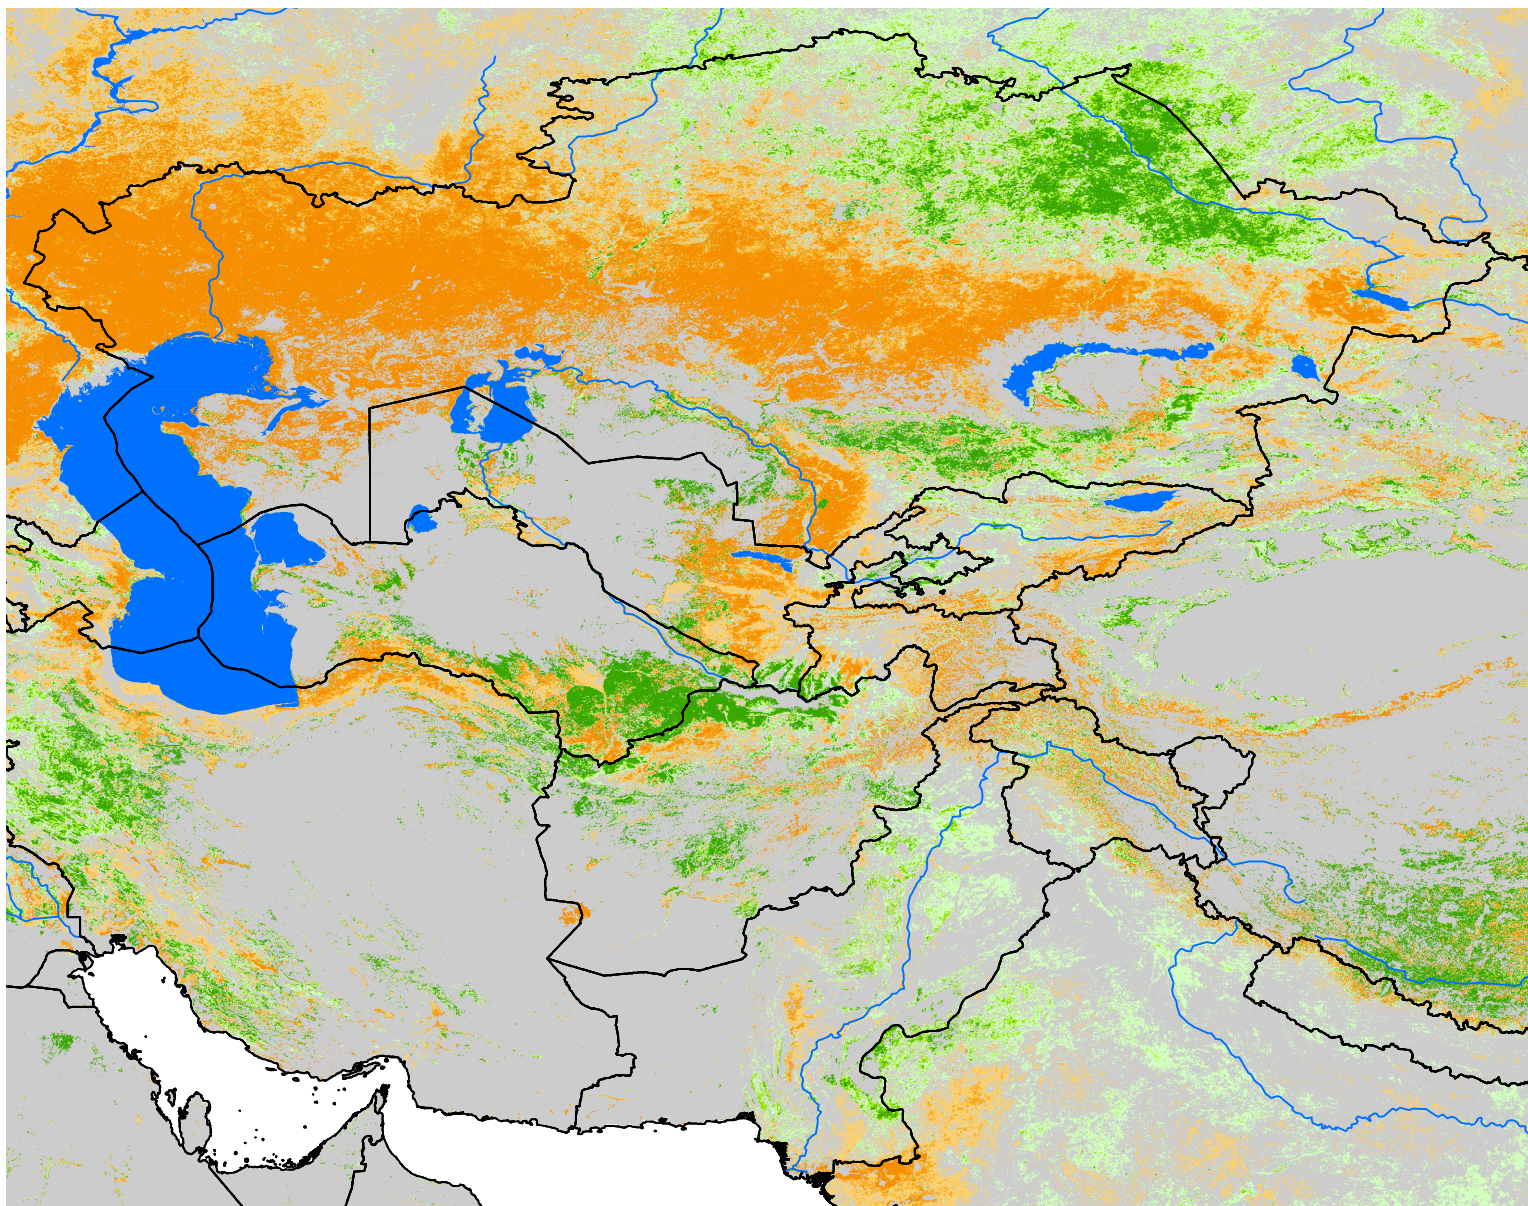

# Central Asia

## SSEBop Cumulative ET Anomaly

Percent of Median (2003-2015)  
Apr Dekad 1 - Nov Dekad 1, 2018

ET Anomaly (%)