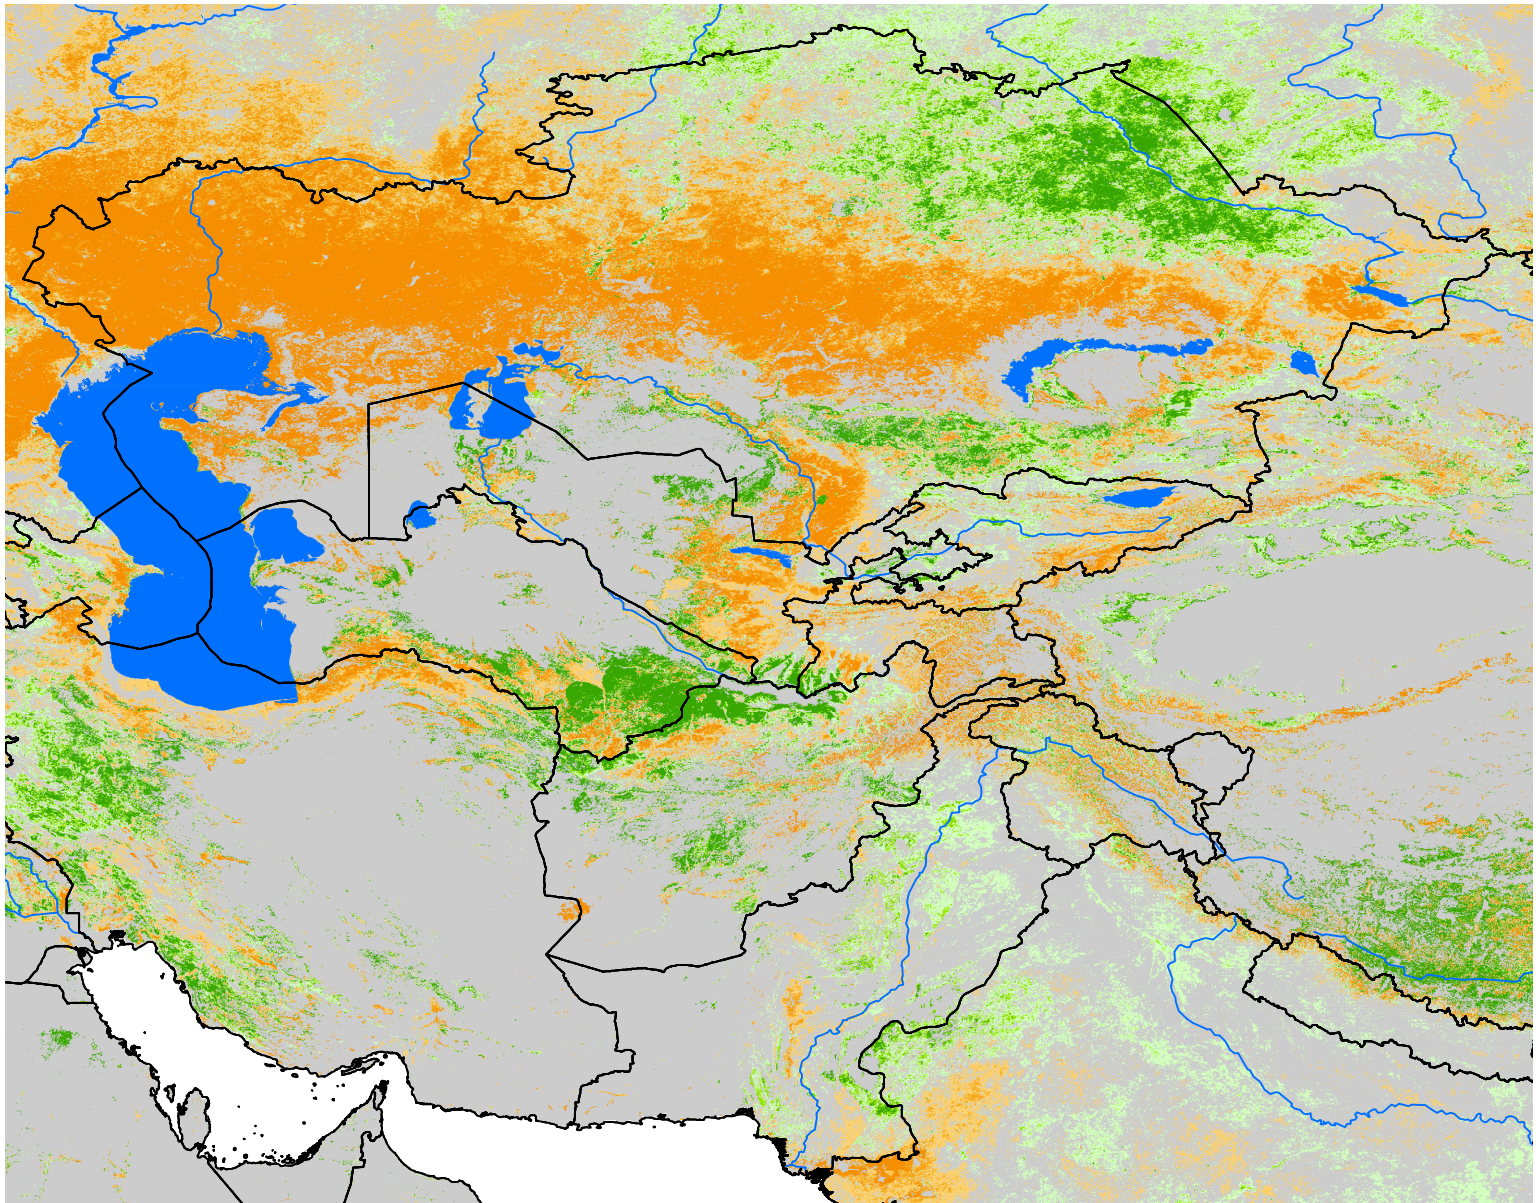

Central Asia SSEBop Cumulative ET Anomaly

Percent of Median (2003-2015)
Apr Dekad 1 - Nov Dekad 2, 2018

ET Anomaly (%)