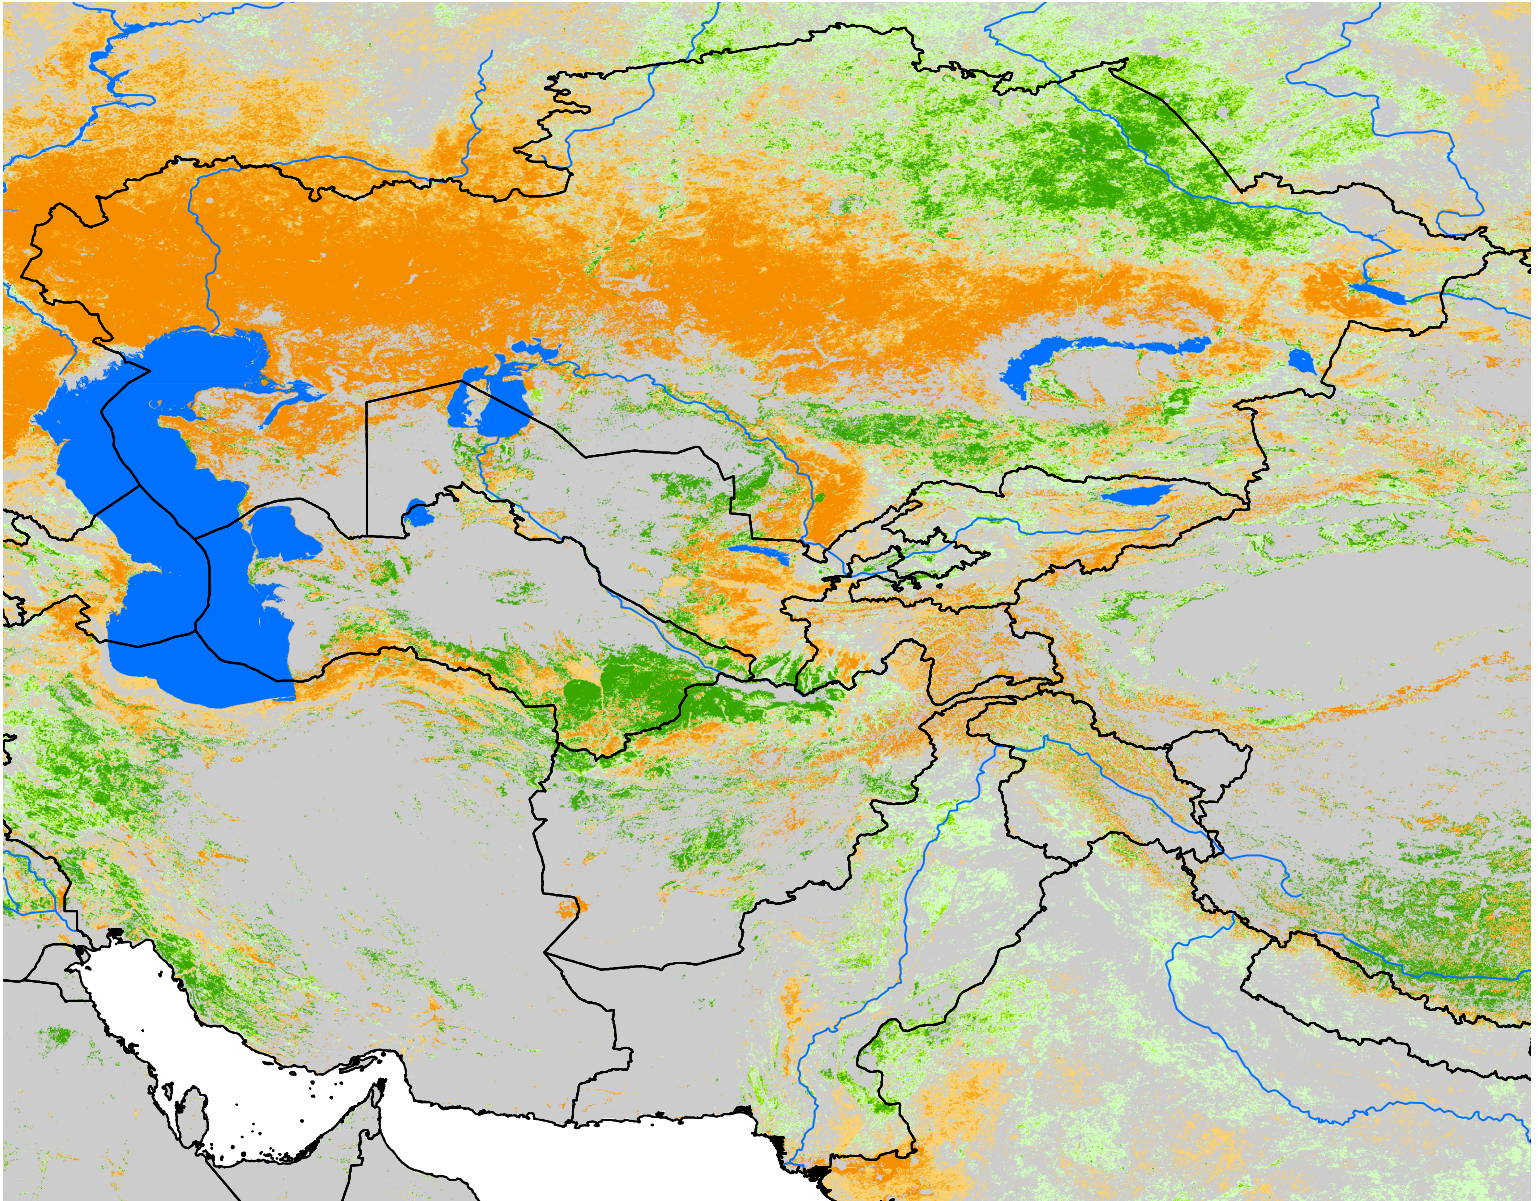

Central Asia SSEBop Cumulative ET Anomaly

Percent of Median (2003-2015)
Apr Dekad 1 - Nov Dekad 3, 2018

ET Anomaly (%)