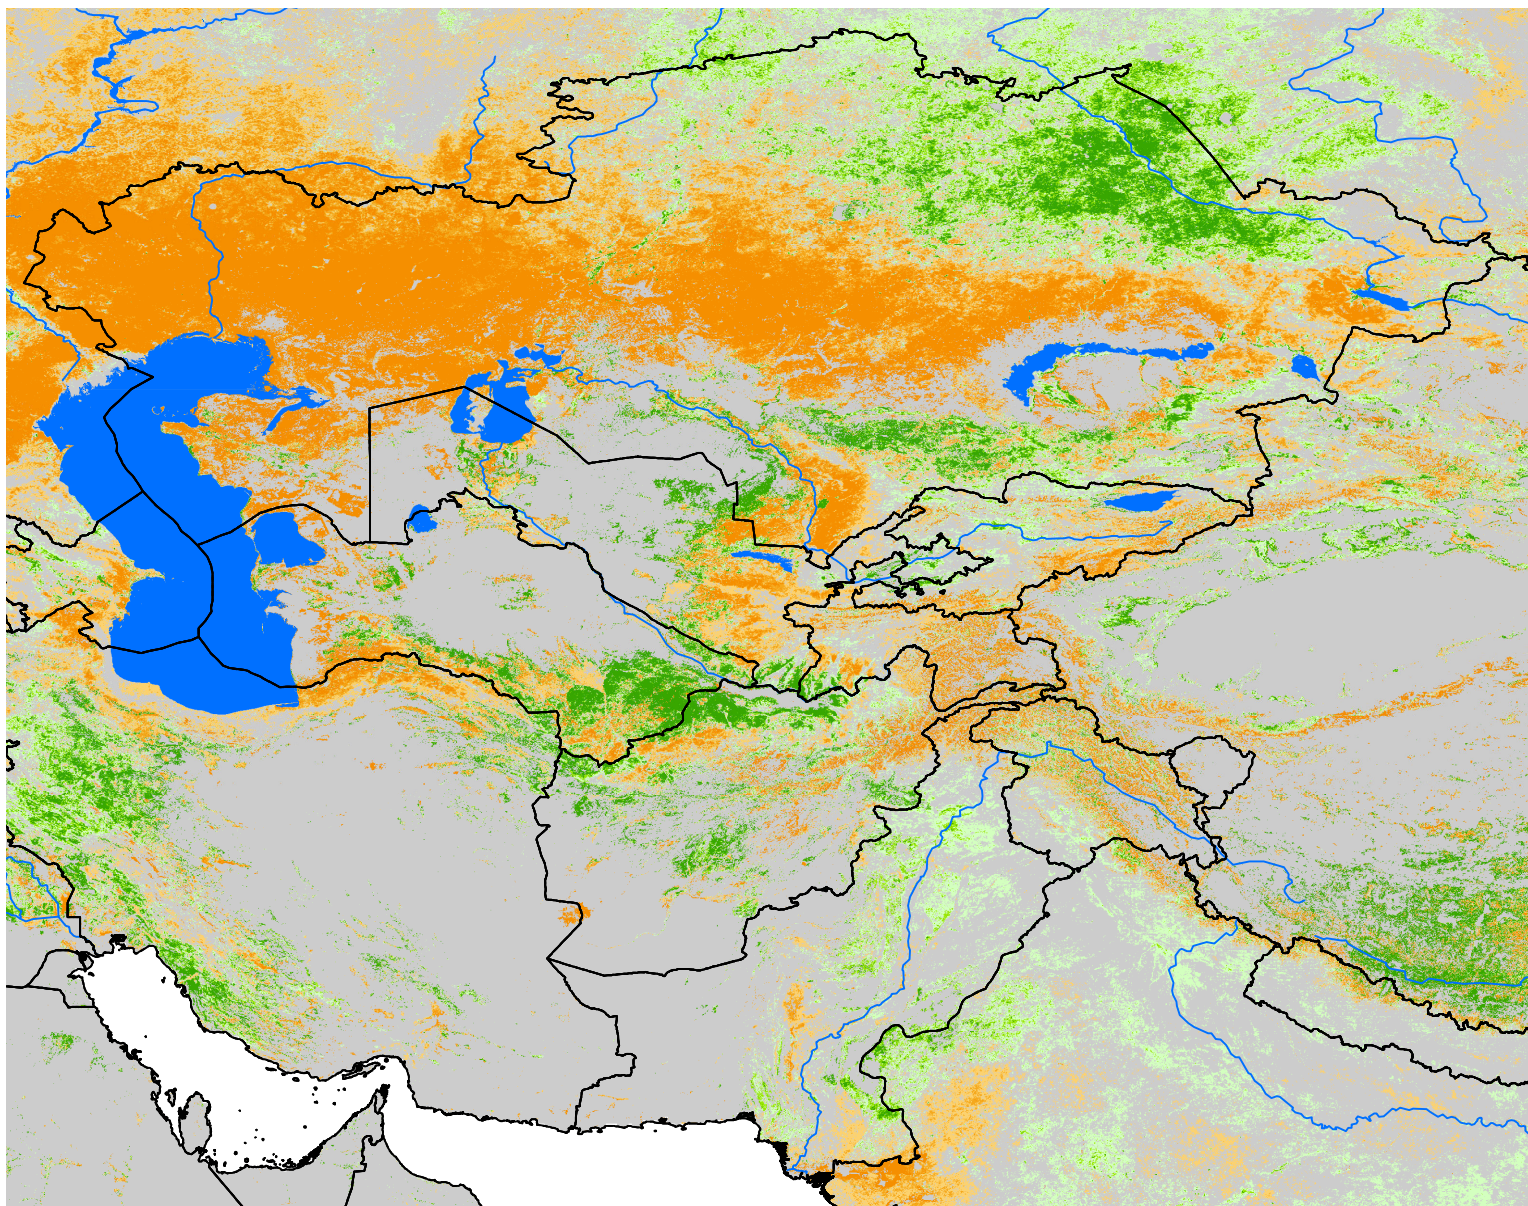

Central Asia SSEBop Cumulative ET Anomaly

Percent of Median (2003-2015)
Apr Dekad 1 - Dec Dekad 3, 2018

ET Anomaly (%)