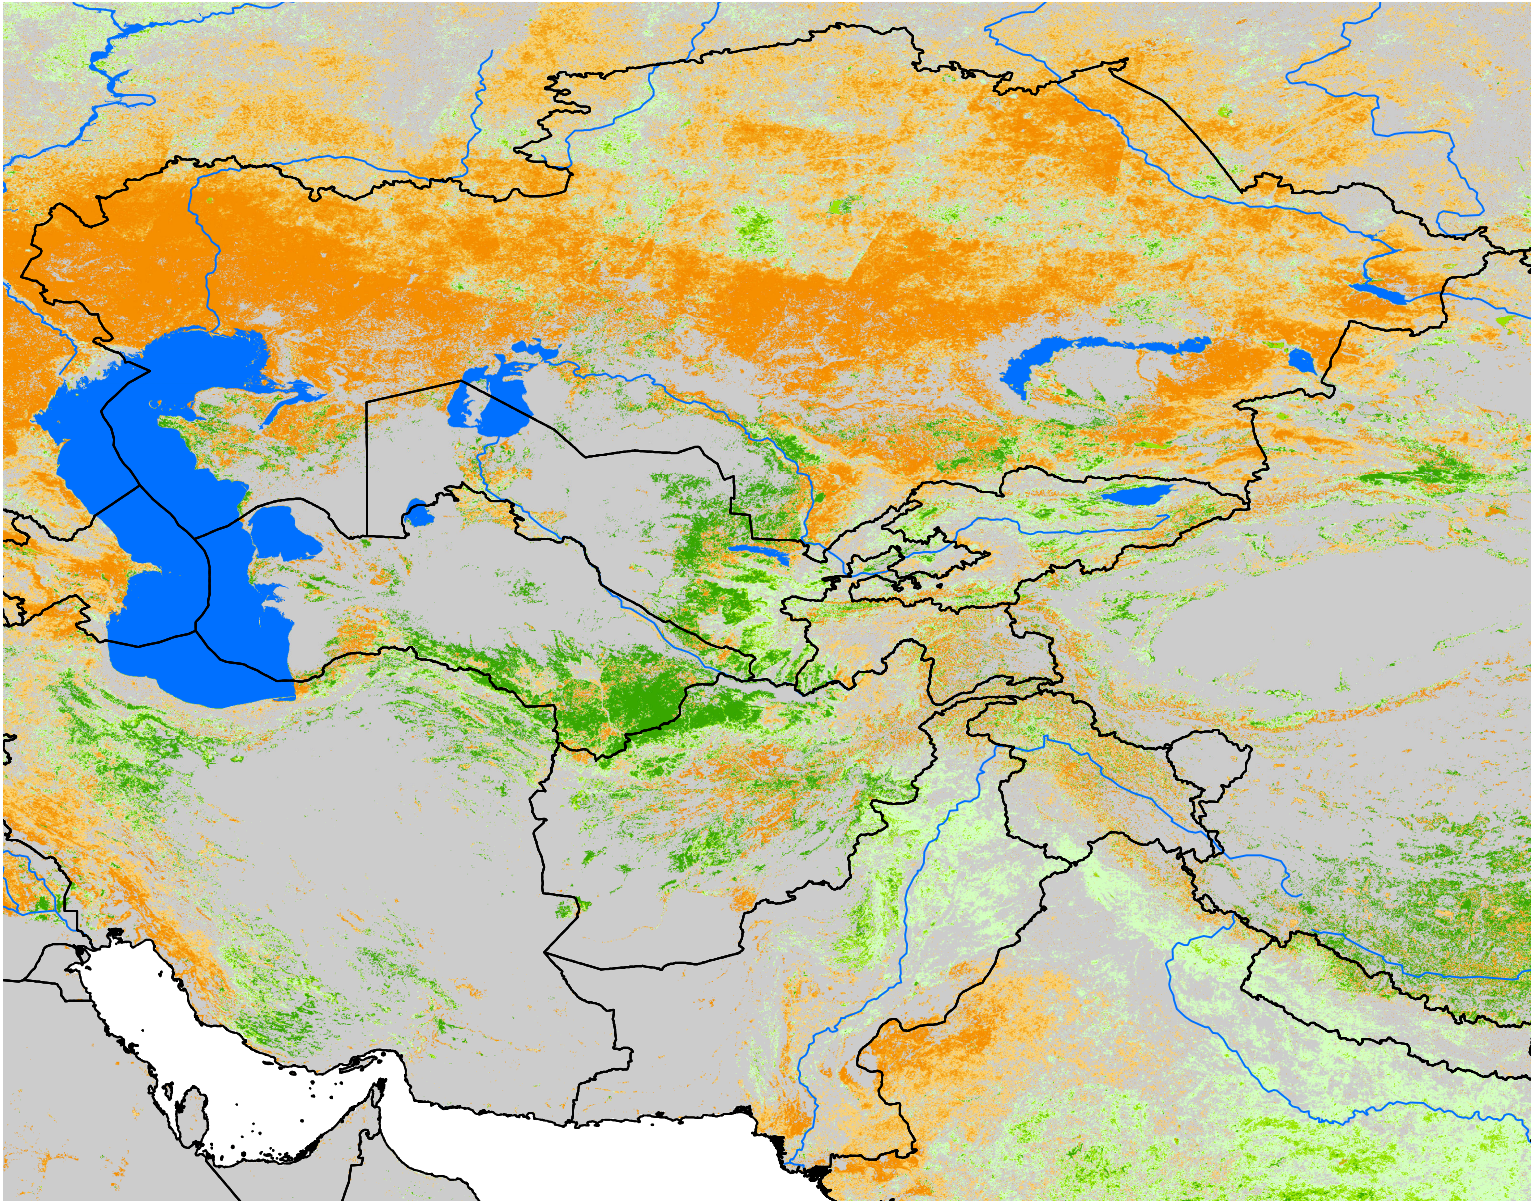

Central Asia SSEBop Cumulative ET Anomaly

Percent of Median (2003-2015)
Apr Dekad 1 - Aug Dekad 2, 2020

ET Anomaly (%)