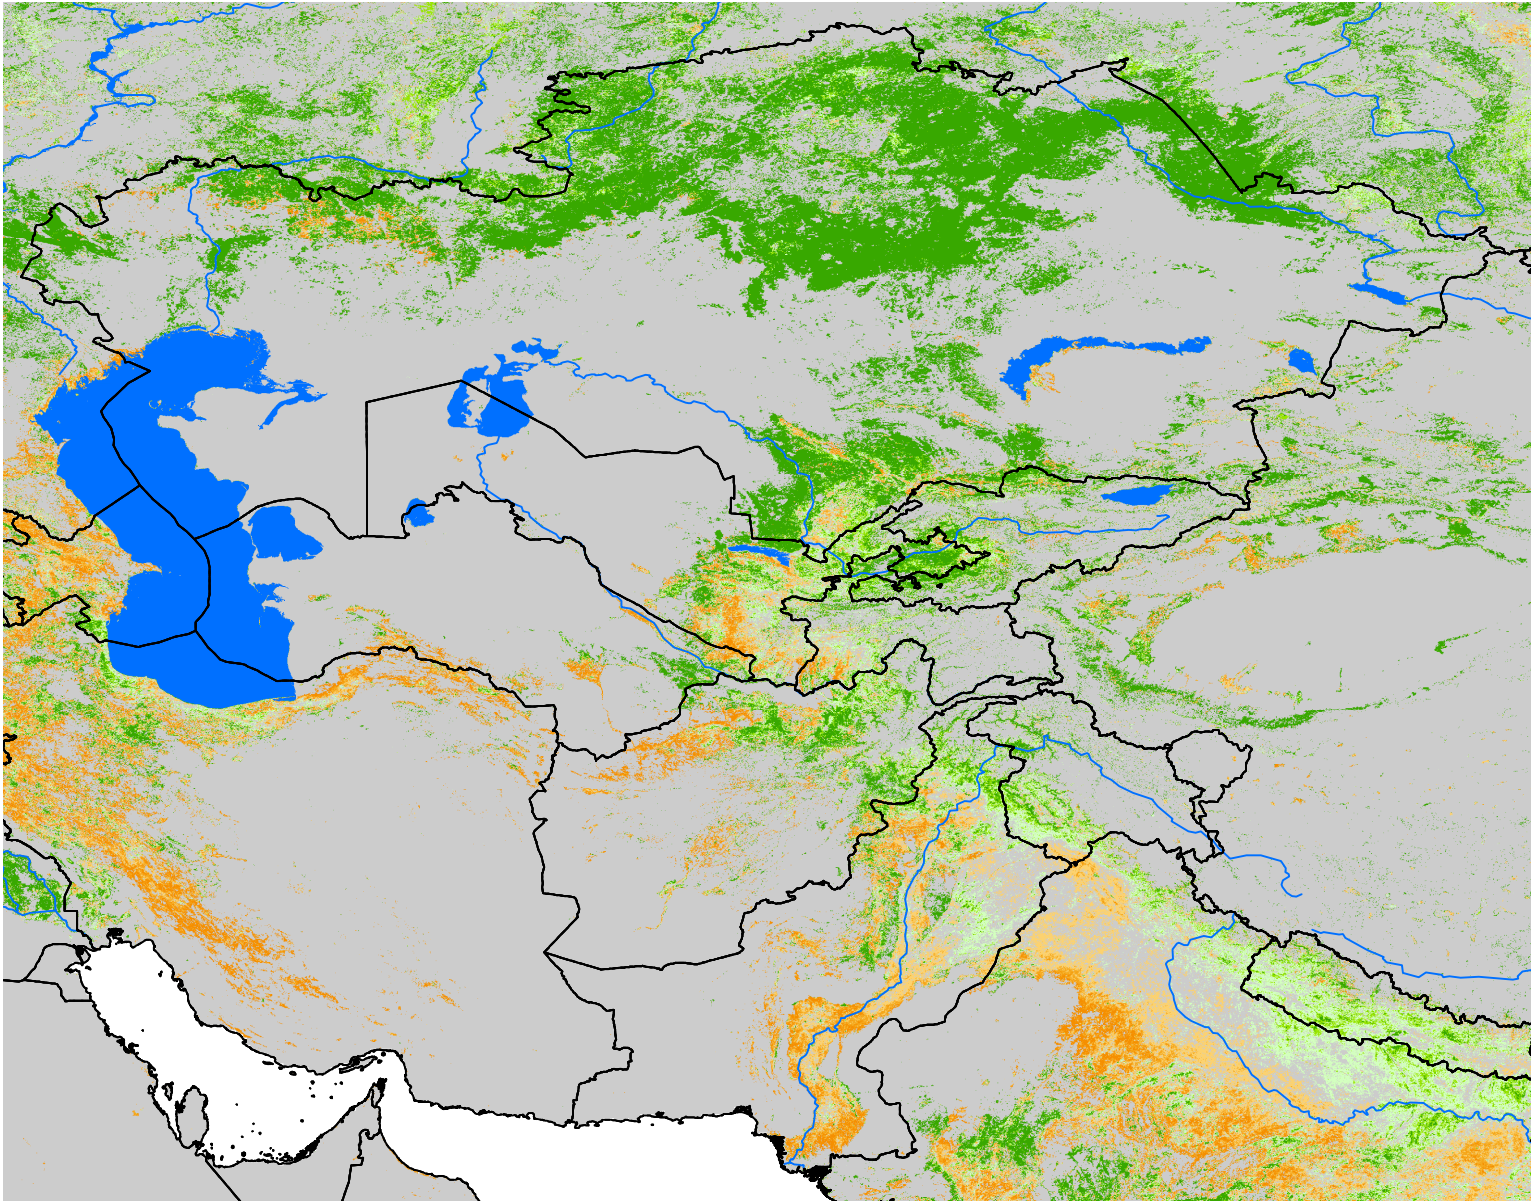

# Central Asia SSEBop Cumulative ET Anomaly

Percent of Median (2003-2015)  
Apr Dekad 1, 2021

ET Anomaly (%)