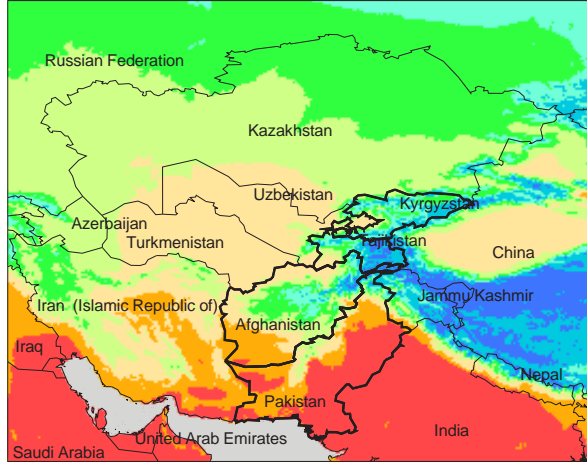

# May dekad 3

Mean Daily Temp. 2013

**2013**  
(NOAA  
-GFS)

Mean Daily Temp. ('61-'90 avg)

Mean Daily Temp. ('61-'90 avg)

Mean Daily Temp. ('61-'90 avg)

**Avg.**  
(IWMI)

Mean Daily Temp. Difference from average