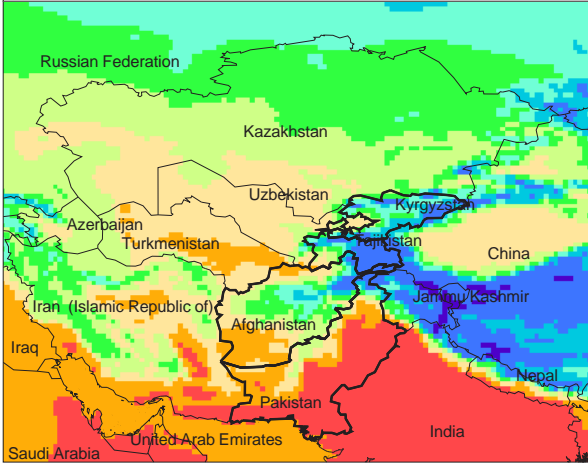

# May dekad 1

Mean Daily Temp. 2013

# May dekad 2

Mean Daily Temp. 2013