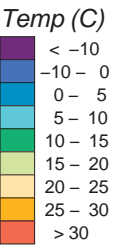

# May dekad 2

Mean Daily Temp. 2013

# May dekad 3

Mean Daily Temp. 2013

**2013**  
(NOAA  
-GFS)

Mean Daily Temp. ('61-'90 avg)

Mean Daily Temp. ('61-'90 avg)

Mean Daily Temp. ('61-'90 avg)

**Avg.**  
(IWMI)

Mean Daily Temp. Difference from average

Mean Daily Temp. Difference from average

Mean Daily Temp. Difference from average

**Diff.**