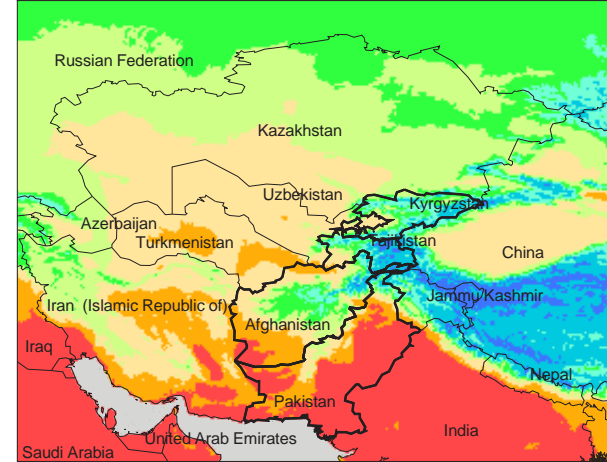

# May dekad 3

Mean Daily Temp. 2013

**2013**  
(NOAA  
-GFS)

Mean Daily Temp. ('61-'90 avg)

Mean Daily Temp. ('61-'90 avg)

Mean Daily Temp. ('61-'90 avg)

**Avg.**  
(IWMI)

Mean Daily Temp. Difference from average