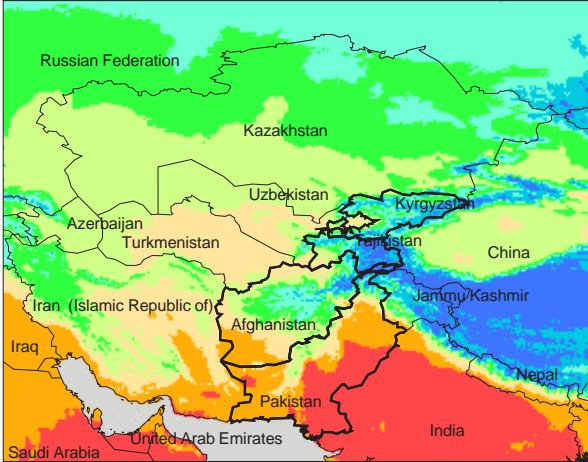

Mean Daily Temp. ('61-'90 avg)