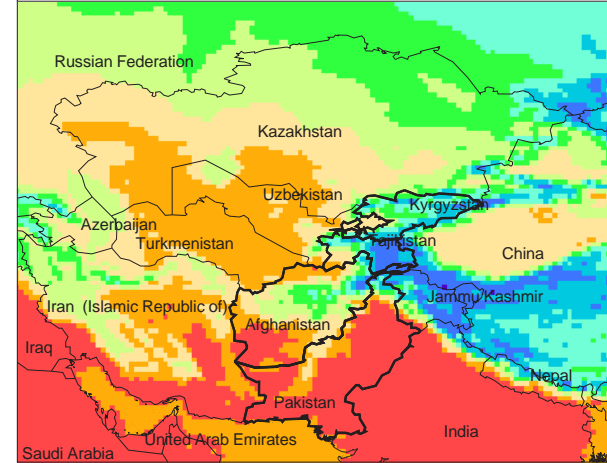

May dekad 3

Mean Daily Temp. 2013