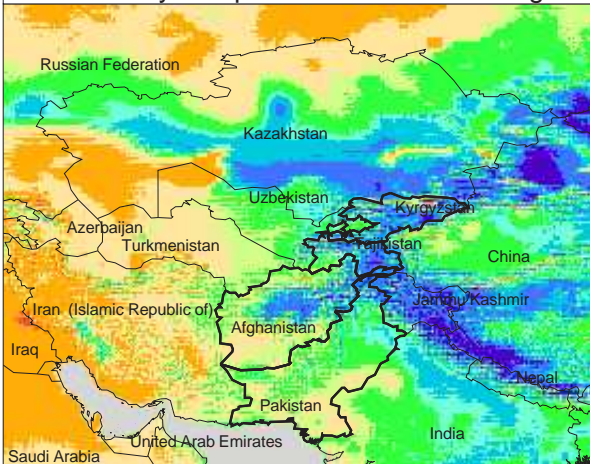

# Mar dekad 3

Mean Daily Temp. 2014

**2014**  
(NOAA  
-GFS)

Mean Daily Temp. ('61-'90 avg)

Mean Daily Temp. ('61-'90 avg)

Mean Daily Temp. ('61-'90 avg)

**Avg.**  
(IWMI)

Mean Daily Temp. Difference from average