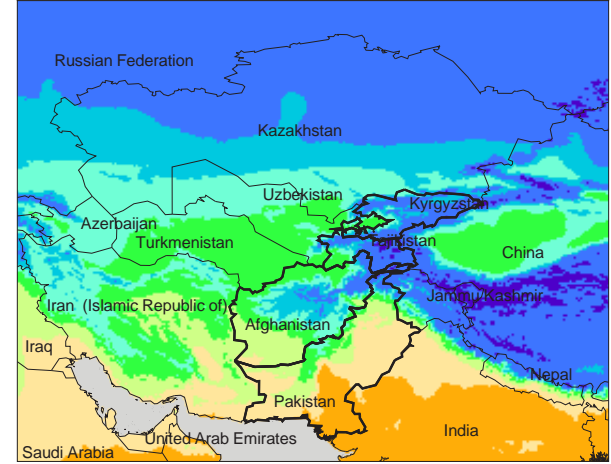

# Mar dekad 3

Mean Daily Temp. 2014

**2014**  
(NOAA  
-GFS)

Mean Daily Temp. ('61-'90 avg)

Mean Daily Temp. ('61-'90 avg)

Mean Daily Temp. ('61-'90 avg)

**Avg.**  
(IWMI)

Mean Daily Temp. Difference from average