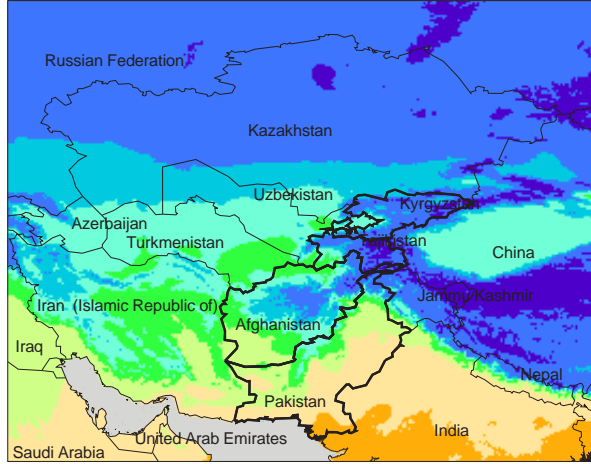

Mean Daily Temp. ('61-'90 avg)