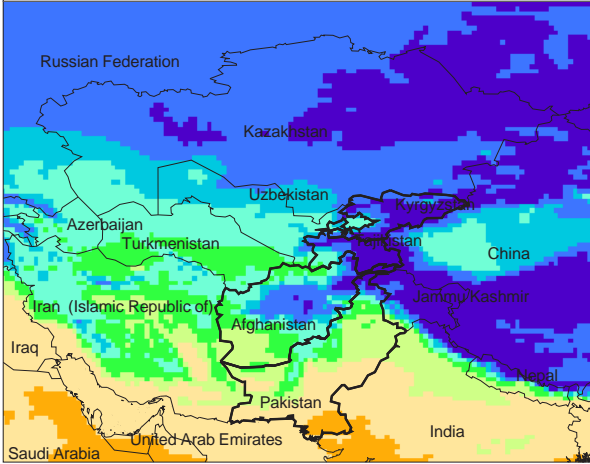

# Mar dekad 1

Mean Daily Temp. 2014

# Mar dekad 2

Mean Daily Temp. 2014