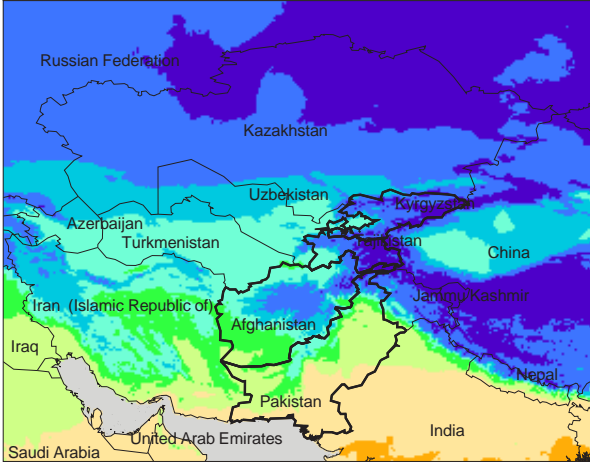

Mean Daily Temp. ('61-'90 avg)