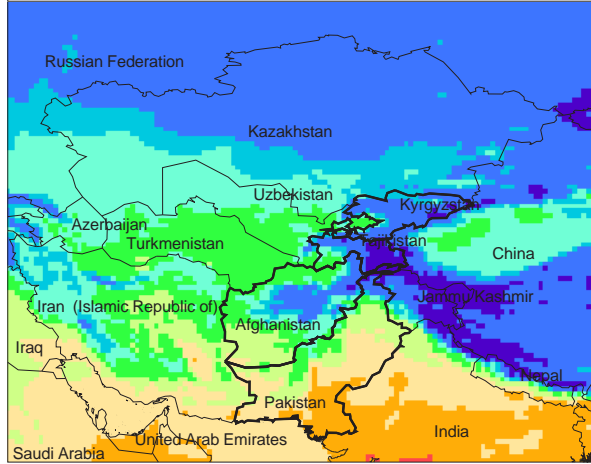

# Mar dekad 1

Mean Daily Temp. 2014

# Mar dekad 2

Mean Daily Temp. 2014