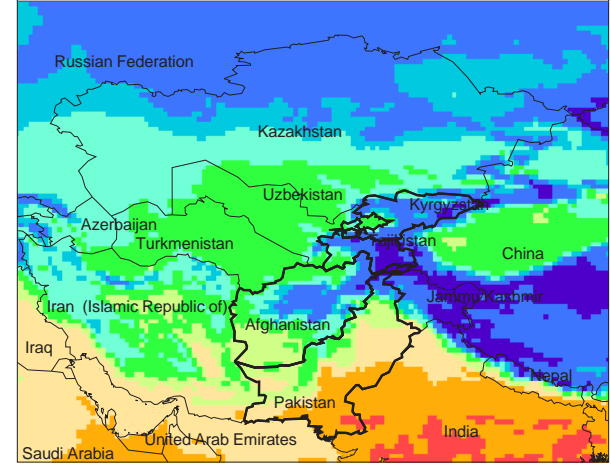

Mar dekad 3

Mean Daily Temp. 2014