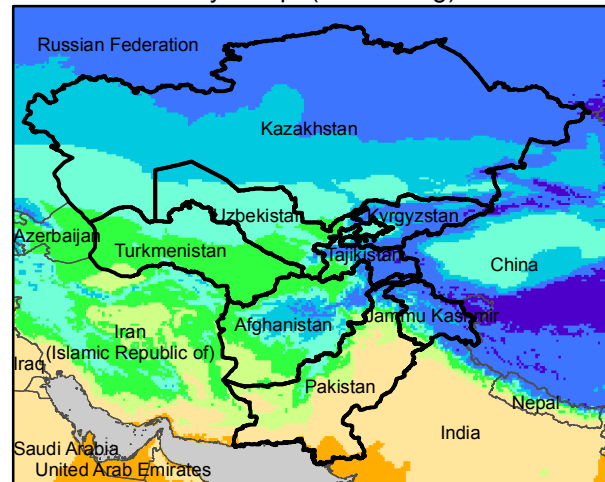

Mean Daily Temp. ('61-'90 avg)

Avg.
(IWMI)

Mean Daily Temp. Diff. from Average