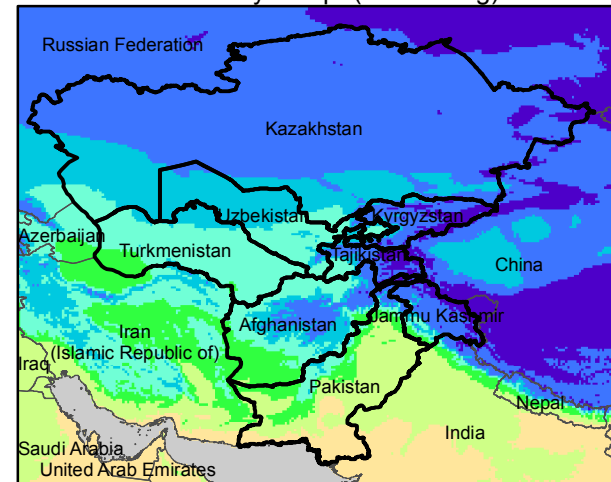

Mean Daily Temp. Diff. from Average

Mean Daily Temp. ('61-'90 avg)

Avg.
(IWMI)