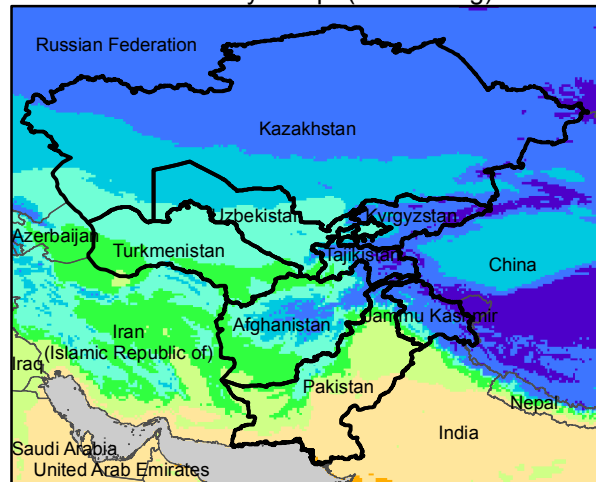

Mean Daily Temp. Diff. from Average

Mean Daily Temp. ('61-'90 avg)

Avg.
(IWMI)